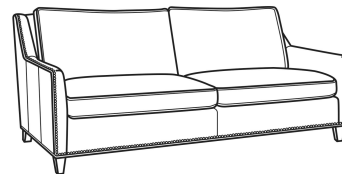

Jeremy / 2467-SC  
Slipcovered Ottoman (25.5W X 19D)  
Outside: 25.5W x 19D x 16.5H  
Inside: 0W x 0D

Jeremy / 2460  
Sofa (84.5W)  
Outside: 84.5W x 41D x 36H  
Inside: 77W x 22D

Jeremy / 2461  
Long Sofa (94.5W)  
Outside: 94.5W x 41D x 36H  
Inside: 87W x 22D

Jeremy / 2462  
Apt Sofa (76.5W)  
Outside: 76.5W x 41D x 36H  
Inside: 69W x 22D

Jeremy / 2465  
Chair (29.5W)  
Outside: 29.5W x 41D x 36H  
Inside: 22W x 22D

Jeremy / 2460-SC  
Slipcovered Sofa (84.5W)  
Outside: 84.5W x 41D x 36H  
Inside: 77W x 22D

Jeremy / 2461-SC  
Slipcovered Long Sofa (94.5W)  
Outside: 94.5W x 41D x 36H  
Inside: 87W x 22D

Jeremy / 2462-SC  
Slipcovered Apt Sofa (76.5W)  
Outside: 76.5W x 41D x 36H  
Inside: 69W x 22D

Jeremy / 2465-SC  
Slipcovered Chair (29.5W)  
Outside: 29.5W x 41D x 36H  
Inside: 22W x 22D