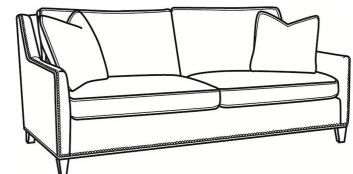

## JEREMY

Standard Seat Cushion: Mayfair Seat  
Standard Back Pillow: Fiber Back

### Also available:

Jeremy / L2467  
Leather Ottoman (25.5W X 19D)  
Outside: 25.5W x 19D x 16.5H  
Inside: 0W x 0D

Jeremy / 2467  
Ottoman (25.5W X 19D)  
Outside: 25.5W x 19D x 16.5H  
Inside: 0W x 0D

Jeremy / 2467-SC  
Slipcovered Ottoman (25.5W X 19D)  
Outside: 25.5W x 19D x 16.5H  
Inside: 0W x 0D

Jeremy / 2460  
Sofa (84.5W)  
Outside: 84.5W x 41D x 36H  
Inside: 77W x 22D

Jeremy / 2461  
Long Sofa (94.5W)  
Outside: 94.5W x 41D x 36H  
Inside: 87W x 22D