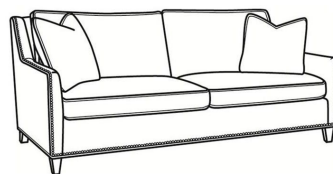

## Jeremy / L2465

DESCRIPTION:	Chair (29.5W)
OUTSIDE:	29.5"W x 41"D x 36"H
INSIDE:	22"W x 22"D
SEAT:	19"H
ARM:	24"H
BACK RAIL:	34.5"H
COM:	Plain: 116 sq ft
WEIGHT:	65 lbs

**L** = available in leather

**SC** = available slipcovered

## JEREMY

Standard Seat Cushion: Mayfair Seat  
Standard Back Pillow: Fiber Back

### Also available:

Jeremy / L2467  
Leather Ottoman (25.5W X 19D)  
Outside: 25.5W x 19D x 16.5H  
Inside: 0W x 0D

Jeremy / 2467  
Ottoman (25.5W X 19D)  
Outside: 25.5W x 19D x 16.5H  
Inside: 0W x 0D

Jeremy / 2467-SC  
Slipcovered Ottoman (25.5W X 19D)  
Outside: 25.5W x 19D x 16.5H  
Inside: 0W x 0D

Jeremy / 2460  
Sofa (84.5W)  
Outside: 84.5W x 41D x 36H  
Inside: 77W x 22D

Jeremy / 2461  
Long Sofa (94.5W)  
Outside: 94.5W x 41D x 36H  
Inside: 87W x 22D