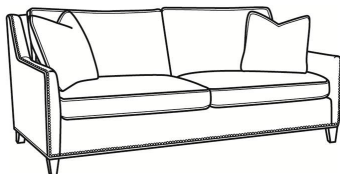

## JEREMY

Standard Seat Cushion: Mayfair Seat  
Standard Back Pillow: Fiber Back

### Also available:

Jeremy / L2467  
Leather Ottoman (25.5W X 19D)  
Outside: 25.5W x 19D x 16.5H  
Inside: 0W x 0D

Jeremy / 2467  
Ottoman (25.5W X 19D)  
Outside: 25.5W x 19D x 16.5H  
Inside: 0W x 0D

Jeremy / 2467-SC  
Slipcovered Ottoman (25.5W X 19D)  
Outside: 25.5W x 19D x 16.5H  
Inside: 0W x 0D

Jeremy / 2460  
Sofa (84.5W)  
Outside: 84.5W x 41D x 36H  
Inside: 77W x 22D

Jeremy / 2461  
Long Sofa (94.5W)  
Outside: 94.5W x 41D x 36H  
Inside: 87W x 22D