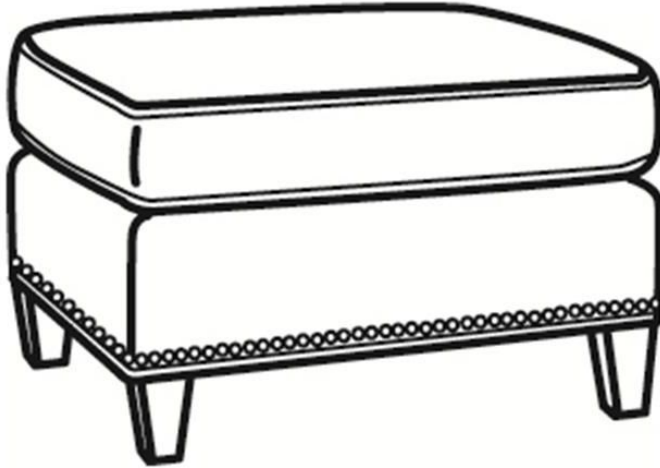

CR LAINE®

STYLE • COMFORT • COLOR

Jeremy / L2467

DESCRIPTION: Ottoman (25.5W X 19D)
OUTSIDE: 25.5"W x 19"D x 16.5"H
COM: Plain: 36 sq ft
WEIGHT: 20 lbs

Standard Features:

Standard with medium nail trim
May be shown with optional features

Standard Seat Cushion: **JEREMY**
Hallmark Seat
