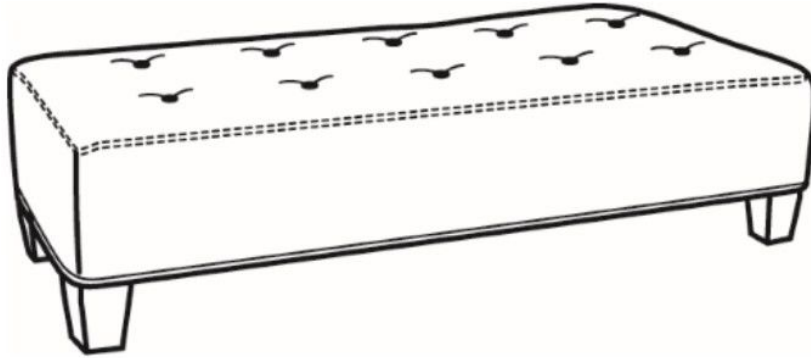

CR L A I N E[®]

STYLE • COMFORT • COLOR

Catskill / L26

DESCRIPTION: Rect Ottoman (59W X 24D)
OUTSIDE: 59"W x 24"D x 18"H
COM: Plain: 51 sq ft
WEIGHT: 50 lbs

Standard Features:

Saddle-Stitched

May be shown with optional features