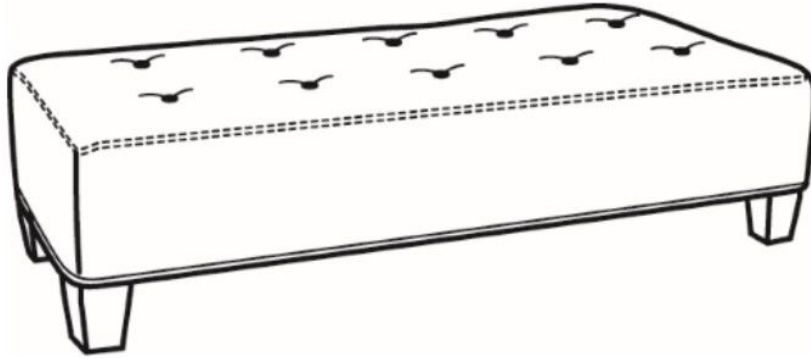

# CR L A I N E<sup>®</sup>

STYLE • COMFORT • COLOR

## Catskill / L26

DESCRIPTION: Rect Ottoman (59W X 24D)  
OUTSIDE: 59"W x 24"D x 18"H  
COM: Plain: 51 sq ft  
WEIGHT: 50 lbs

### Standard Features:

Saddle-Stitched

May be shown with optional features

CATSKILL

---