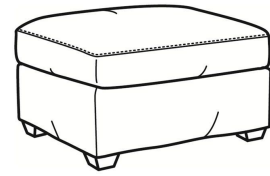

## Murphey / L2772-05

DESCRIPTION:	Chair (30W)
OUTSIDE:	30"W x 39.5"D x 34"H
INSIDE:	20.5"W x 21"D
SEAT:	19"H
ARM:	24.5"H
BACK RAIL:	31"H
COM:	Plain: 96 sq ft
WEIGHT:	65 lbs

**L** = available in leather

### Standard Features:

Box Border Back

French Seamed

May be shown with optional features

## MURPHEY

Standard Seat Cushion:	Mayfair Seat
Standard Back Pillow:	Fiber Back

### Also available:

Murphey / L2772-07  
Leather Ottoman (27W X 22D)  
Outside: 27W x 22D x 17H  
Inside: 0W x 0D

Murphey / 2772-07  
Ottoman (27W X 22D)  
Outside: 27W x 22D x 17H  
Inside: 0W x 0D

Murphey / 2772-07SC  
Slipcovered Ottoman (27W X 22D)  
Outside: 27W x 22D x 17H  
Inside: 0W x 0D