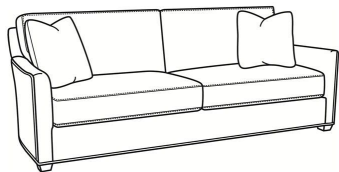

## Murphey / L2772-05

DESCRIPTION:	Chair (30W)
OUTSIDE:	30"W x 39.5"D x 34"H
INSIDE:	20.5"W x 21"D
SEAT:	19"H
ARM:	24.5"H
BACK RAIL:	31"H
COM:	Plain: 96 sq ft
WEIGHT:	65 lbs

**L** = available in leather

## MURPHEY

Standard Seat Cushion:	Mayfair Seat
Standard Back Pillow:	Fiber Back

### Also available:

Murphey / L2772-07  
Leather Ottoman (27W X 22D)  
Outside: 27W x 22D x 17H  
Inside: 0W x 0D

Murphey / 2772-07  
Ottoman (27W X 22D)  
Outside: 27W x 22D x 17H  
Inside: 0W x 0D

Murphey / 2772-07SC  
Slipcovered Ottoman (27W X 22D)  
Outside: 27W x 22D x 17H  
Inside: 0W x 0D

Murphey / 2772-05  
Chair (30W)  
Outside: 30W x 39.5D x 34H  
Inside: 20.5W x 21D

Murphey / 2772-05SW  
Swivel Chair (30W)  
Outside: 30W x 39.5D x 34H  
Inside: 20.5W x 21D

Murphey / 2772-20  
Sofa (82.5W)  
Outside: 82.5W x 39.5D x 34H  
Inside: 72.5W x 21D