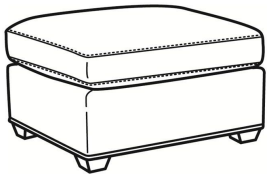

## Murphey / L2772-05

DESCRIPTION:	Chair (30W)
OUTSIDE:	30"W x 39.5"D x 34"H
INSIDE:	20.5"W x 21"D
SEAT:	19"H
ARM:	24.5"H
BACK RAIL:	31"H
COM:	Plain: 96 sq ft
WEIGHT:	65 lbs

**L** = available in leather

### Standard Features:

Box Border Back

French Seamed

May be shown with optional features

### Also available:

Murphey / L2772-07  
Leather Ottoman (27W X 22D)  
Outside: 27W x 22D x 17H  
Inside: 0W x 0D

Murphey / 2772-07  
Ottoman (27W X 22D)  
Outside: 27W x 22D x 17H  
Inside: 0W x 0D

Murphey / 2772-07SC  
Slipcovered Ottoman (27W X 22D)  
Outside: 27W x 22D x 17H  
Inside: 0W x 0D