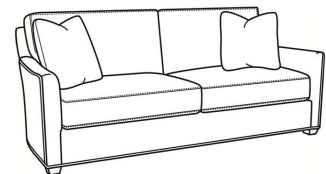

## Murphey / L2772-05

DESCRIPTION:	Chair (30W)
OUTSIDE:	30"W x 39.5"D x 34"H
INSIDE:	20.5"W x 21"D
SEAT:	19"H
ARM:	24.5"H
BACK RAIL:	31"H
COM:	Plain: 96 sq ft
WEIGHT:	65 lbs

**L** = available in leather

## MURPHEY

Standard Seat Cushion:	Mayfair Seat
Standard Back Pillow:	Fiber Back

### Also available:

Murphey / L2772-07  
Leather Ottoman (27W X 22D)  
Outside: 27W x 22D x 17H  
Inside: 0W x 0D

Murphey / 2772-07  
Ottoman (27W X 22D)  
Outside: 27W x 22D x 17H  
Inside: 0W x 0D

Murphey / 2772-07SC  
Slipcovered Ottoman (27W X 22D)  
Outside: 27W x 22D x 17H  
Inside: 0W x 0D

Murphey / 2772-05  
Chair (30W)  
Outside: 30W x 39.5D x 34H  
Inside: 20.5W x 21D

Murphey / 2772-05SW  
Swivel Chair (30W)  
Outside: 30W x 39.5D x 34H  
Inside: 20.5W x 21D

Murphey / 2772-20  
Sofa (82.5W)  
Outside: 82.5W x 39.5D x 34H  
Inside: 72.5W x 21D