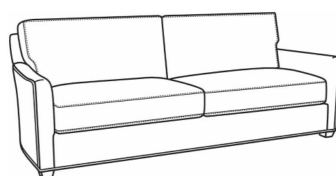

Murphey / 2772-05  
Chair (30W)  
Outside: 30W x 39.5D x 34H  
Inside: 20.5W x 21D

Murphey / 2772-05SW  
Swivel Chair (30W)  
Outside: 30W x 39.5D x 34H  
Inside: 20.5W x 21D

Murphey / 2772-20  
Sofa (82.5W)  
Outside: 82.5W x 39.5D x 34H  
Inside: 72.5W x 21D

Murphey / 2772-21  
Long Sofa (92.5W)  
Outside: 92.5W x 39.5D x 34H  
Inside: 84.5W x 21D

Murphey / 2772-05SC  
Slipcovered Chair (30W)  
Outside: 30W x 39.5D x 34H  
Inside: 20.5W x 21D

Murphey / 2772-05SWSC  
Slipcovered Swivel Chair (30W)  
Outside: 30W x 39.5D x 34H  
Inside: 20.5W x 21D

Murphey / 2772-20SC  
Slipcovered Sofa (82.5W)  
Outside: 82.5W x 39.5D x 34H  
Inside: 72.5W x 21D

Murphey / 2772-21SC  
Slipcovered Long Sofa (92.5W)  
Outside: 92.5W x 39.5D x 34H  
Inside: 84.5W x 21D

Murphey / L2772-05SW  
Leather Swivel Chair (30W)  
Outside: 30W x 39.5D x 34H  
Inside: 20.5W x 21D

Murphey / L2772-20  
Leather Sofa (82.5W)  
Outside: 82.5W x 39.5D x 34H  
Inside: 72.5W x 21D

Murphey / L2772-21  
Leather Long Sofa (92.5W)  
Outside: 92.5W x 39.5D x 34H  
Inside: 84.5W x 21D