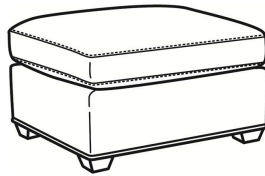

## Murphey / L2772-05

DESCRIPTION:	Chair (30W)
OUTSIDE:	30"W x 39.5"D x 34"H
INSIDE:	20.5"W x 21"D
SEAT:	19"H
ARM:	24.5"H
BACK RAIL:	31"H
COM:	Plain: 96 sq ft
WEIGHT:	65 lbs

**L** = available in leather

### Standard Features:

Box Border Back

French Seamed

May be shown with optional features

### Also available:

Murphey / L2772-07  
Leather Ottoman (27W X 22D)  
Outside: 27W x 22D x 17H  
Inside: 0W x 0D

Murphey / 2772-07  
Ottoman (27W X 22D)  
Outside: 27W x 22D x 17H  
Inside: 0W x 0D

Murphey / 2772-07SC  
Slipcovered Ottoman (27W X 22D)  
Outside: 27W x 22D x 17H  
Inside: 0W x 0D