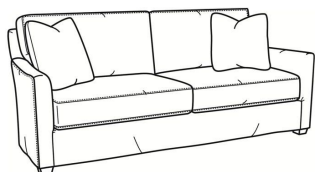

## Murphey / L2772-05

DESCRIPTION:	Chair (30W)
OUTSIDE:	30"W x 39.5"D x 34"H
INSIDE:	20.5"W x 21"D
SEAT:	19"H
ARM:	24.5"H
BACK RAIL:	31"H
COM:	Plain: 96 sq ft
WEIGHT:	65 lbs

**L** = available in leather

### Also available:

Murphey / L2772-07  
Leather Ottoman (27W X 22D)  
Outside: 27W x 22D x 17H  
Inside: 0W x 0D

Murphey / 2772-07  
Ottoman (27W X 22D)  
Outside: 27W x 22D x 17H  
Inside: 0W x 0D

Murphey / 2772-07SC  
Slipcovered Ottoman (27W X 22D)  
Outside: 27W x 22D x 17H  
Inside: 0W x 0D

Murphey / 2772-05  
Chair (30W)  
Outside: 30W x 39.5D x 34H  
Inside: 20.5W x 21D

Murphey / 2772-05SW  
Swivel Chair (30W)  
Outside: 30W x 39.5D x 34H  
Inside: 20.5W x 21D

Murphey / 2772-20  
Sofa (82.5W)  
Outside: 82.5W x 39.5D x 34H  
Inside: 72.5W x 21D

Murphey / 2772-21  
Long Sofa (92.5W)  
Outside: 92.5W x 39.5D x 34H  
Inside: 84.5W x 21D

Murphey / 2772-05SC  
Slipcovered Chair (30W)  
Outside: 30W x 39.5D x 34H  
Inside: 20.5W x 21D

Murphey / 2772-05SWSC  
Slipcovered Swivel Chair (30W)  
Outside: 30W x 39.5D x 34H  
Inside: 20.5W x 21D