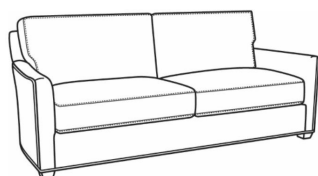

Murphey / L2772-20
Leather Sofa (82.5W)
Outside: 82.5W x 39.5D x 34H
Inside: 72.5W x 21D