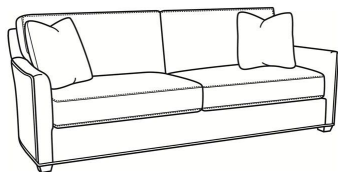

CR LAINE®

STYLE • COMFORT • COLOR

Murphey / L2772-20

DESCRIPTION:	Sofa (82.5W)
OUTSIDE:	82.5"W x 39.5"D x 34"H
INSIDE:	72.5"W x 21"D
SEAT:	19"H
ARM:	24.5"H
BACK RAIL:	31"H
COM:	Plain: 208 sq ft
WEIGHT:	165 lbs

L = available in leather

SC = available slipcovered

Standard Features:

Box Border Back

French Seamed

May be shown with optional features

MURPHEY

Standard Seat Cushion: Mayfair Seat
Standard Back Pillow: Fiber Back

Also available:

Murphey / 2772-05
Chair (30W)
Outside: 30W x 39.5D x 34H
Inside: 20.5W x 21D

Murphey / 2772-05SW
Swivel Chair (30W)
Outside: 30W x 39.5D x 34H
Inside: 20.5W x 21D

Murphey / 2772-20
Sofa (82.5W)
Outside: 82.5W x 39.5D x 34H
Inside: 72.5W x 21D

Murphey / 2772-21
Long Sofa (92.5W)
Outside: 92.5W x 39.5D x 34H
Inside: 84.5W x 21D

Murphey / 2772-05SC
Slipcovered Chair (30W)
Outside: 30W x 39.5D x 34H
Inside: 20.5W x 21D

Murphey / 2772-05SWSC
Slipcovered Swivel Chair (30W)
Outside: 30W x 39.5D x 34H
Inside: 20.5W x 21D