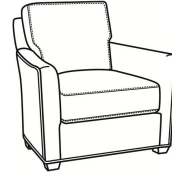

Also available:

Murphey / 2772-05
Chair (30W)
Outside: 30W x 39.5D x 34H
Inside: 20.5W x 21D

Murphey / 2772-05SW
Swivel Chair (30W)
Outside: 30W x 39.5D x 34H
Inside: 20.5W x 21D

Murphey / 2772-20
Sofa (82.5W)
Outside: 82.5W x 39.5D x 34H
Inside: 72.5W x 21D

Murphey / 2772-21
Long Sofa (92.5W)
Outside: 92.5W x 39.5D x 34H
Inside: 84.5W x 21D

Murphey / 2772-05SC
Slipcovered Chair (30W)
Outside: 30W x 39.5D x 34H
Inside: 20.5W x 21D

Murphey / 2772-05SWSC
Slipcovered Swivel Chair (30W)
Outside: 30W x 39.5D x 34H
Inside: 20.5W x 21D

Murphey / 2772-20SC
Slipcovered Sofa (82.5W)
Outside: 82.5W x 39.5D x 34H
Inside: 72.5W x 21D

Murphey / 2772-21SC
Slipcovered Long Sofa (92.5W)
Outside: 92.5W x 39.5D x 34H
Inside: 84.5W x 21D

Murphey / L2772-05
Leather Chair (30W)
Outside: 30W x 39.5D x 34H
Inside: 20.5W x 21D