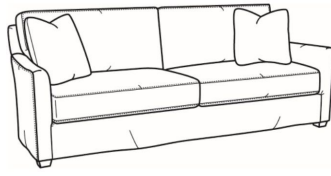

L = available in leather

SC = available slipcovered

Standard Features:

Box Border Back

French Seamed

May be shown with optional features

MURPHEY

Standard Seat Cushion: Mayfair Seat
Standard Back Pillow: Fiber Back

Also available:

Murphey / 2772-05
Chair (30W)
Outside: 30W x 39.5D x 34H
Inside: 20.5W x 21D

Murphey / 2772-05SW
Swivel Chair (30W)
Outside: 30W x 39.5D x 34H
Inside: 20.5W x 21D

Murphey / 2772-20
Sofa (82.5W)
Outside: 82.5W x 39.5D x 34H
Inside: 72.5W x 21D

Murphey / 2772-21
Long Sofa (92.5W)
Outside: 92.5W x 39.5D x 34H
Inside: 84.5W x 21D

Murphey / 2772-05SC
Slipcovered Chair (30W)
Outside: 30W x 39.5D x 34H
Inside: 20.5W x 21D

Murphey / 2772-05SWSC
Slipcovered Swivel Chair (30W)
Outside: 30W x 39.5D x 34H
Inside: 20.5W x 21D

Murphey / 2772-20SC
Slipcovered Sofa (82.5W)
Outside: 82.5W x 39.5D x 34H
Inside: 72.5W x 21D

Murphey / 2772-21SC
Slipcovered Long Sofa (92.5W)
Outside: 92.5W x 39.5D x 34H
Inside: 84.5W x 21D

Murphey / L2772-05
Leather Chair (30W)
Outside: 30W x 39.5D x 34H
Inside: 20.5W x 21D