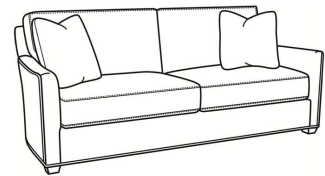

CR LAINE®

STYLE • COMFORT • COLOR

Murphey / L2772-20

DESCRIPTION:	Sofa (82.5W)
OUTSIDE:	82.5"W x 39.5"D x 34"H
INSIDE:	72.5"W x 21"D
SEAT:	19"H
ARM:	24.5"H
BACK RAIL:	31"H
COM:	Plain: 208 sq ft
WEIGHT:	165 lbs

L = available in leather

SC = available slipcovered

Standard Features:

Box Border Back

French Seamed

May be shown with optional features

MURPHEY

Standard Seat Cushion: Mayfair Seat
Standard Back Pillow: Fiber Back

Also available:

Murphey / 2772-05
Chair (30W)
Outside: 30W x 39.5D x 34H
Inside: 20.5W x 21D

Murphey / 2772-05SW
Swivel Chair (30W)
Outside: 30W x 39.5D x 34H
Inside: 20.5W x 21D

Murphey / 2772-20
Sofa (82.5W)
Outside: 82.5W x 39.5D x 34H
Inside: 72.5W x 21D

Murphey / 2772-21
Long Sofa (92.5W)
Outside: 92.5W x 39.5D x 34H
Inside: 84.5W x 21D

Murphey / 2772-05SC
Slipcovered Chair (30W)
Outside: 30W x 39.5D x 34H
Inside: 20.5W x 21D

Murphey / 2772-05SWSC
Slipcovered Swivel Chair (30W)
Outside: 30W x 39.5D x 34H
Inside: 20.5W x 21D