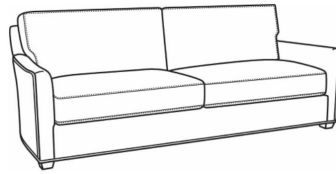

Also available:

Murphey / 2772-05
Chair (30W)
Outside: 30W x 39.5D x 34H
Inside: 20.5W x 21D

Murphey / 2772-05SW
Swivel Chair (30W)
Outside: 30W x 39.5D x 34H
Inside: 20.5W x 21D

Murphey / 2772-20
Sofa (82.5W)
Outside: 82.5W x 39.5D x 34H
Inside: 72.5W x 21D

Murphey / 2772-21
Long Sofa (92.5W)
Outside: 92.5W x 39.5D x 34H
Inside: 84.5W x 21D

Murphey / 2772-05SC
Slipcovered Chair (30W)
Outside: 30W x 39.5D x 34H
Inside: 20.5W x 21D

Murphey / 2772-05SWSC
Slipcovered Swivel Chair (30W)
Outside: 30W x 39.5D x 34H
Inside: 20.5W x 21D

Murphey / 2772-20SC
Slipcovered Sofa (82.5W)
Outside: 82.5W x 39.5D x 34H
Inside: 72.5W x 21D

Murphey / 2772-21SC
Slipcovered Long Sofa (92.5W)
Outside: 92.5W x 39.5D x 34H
Inside: 84.5W x 21D

Murphey / L2772-05
Leather Chair (30W)
Outside: 30W x 39.5D x 34H
Inside: 20.5W x 21D

Murphey / L2772-05SW
Leather Swivel Chair (30W)
Outside: 30W x 39.5D x 34H
Inside: 20.5W x 21D

Murphey / L2772-21
Leather Long Sofa (92.5W)
Outside: 92.5W x 39.5D x 34H
Inside: 84.5W x 21D