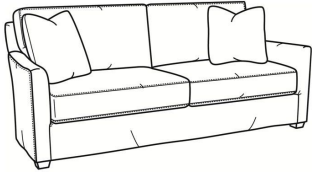

CR LAINE®

STYLE • COMFORT • COLOR

Murphey / L2772-20

DESCRIPTION:	Sofa (82.5W)
OUTSIDE:	82.5"W x 39.5"D x 34"H
INSIDE:	72.5"W x 21"D
SEAT:	19"H
ARM:	24.5"H
BACK RAIL:	31"H
COM:	Plain: 208 sq ft
WEIGHT:	165 lbs

L = available in leather

SC = available slipcovered

Standard Features:

Box Border Back

French Seamed

May be shown with optional features

MURPHEY

Standard Seat Cushion: Mayfair Seat
Standard Back Pillow: Fiber Back

Also available:

Murphey / 2772-05
Chair (30W)
Outside: 30W x 39.5D x 34H
Inside: 20.5W x 21D

Murphey / 2772-05SW
Swivel Chair (30W)
Outside: 30W x 39.5D x 34H
Inside: 20.5W x 21D

Murphey / 2772-20
Sofa (82.5W)
Outside: 82.5W x 39.5D x 34H
Inside: 72.5W x 21D

Murphey / 2772-21
Long Sofa (92.5W)
Outside: 92.5W x 39.5D x 34H
Inside: 84.5W x 21D

Murphey / 2772-05SC
Slipcovered Chair (30W)
Outside: 30W x 39.5D x 34H
Inside: 20.5W x 21D

Murphey / 2772-05SWSC
Slipcovered Swivel Chair (30W)
Outside: 30W x 39.5D x 34H
Inside: 20.5W x 21D