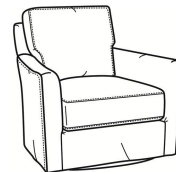

L = available in leather

SC = available slipcovered

Standard Features:

Box Border Back

French Seamed

May be shown with optional features

MURPHEY

Standard Seat Cushion: Mayfair Seat
Standard Back Pillow: Fiber Back

Also available:

Murphey / 2772-05
Chair (30W)
Outside: 30W x 39.5D x 34H
Inside: 20.5W x 21D

Murphey / 2772-05SW
Swivel Chair (30W)
Outside: 30W x 39.5D x 34H
Inside: 20.5W x 21D

Murphey / 2772-20
Sofa (82.5W)
Outside: 82.5W x 39.5D x 34H
Inside: 72.5W x 21D

Murphey / 2772-21
Long Sofa (92.5W)
Outside: 92.5W x 39.5D x 34H
Inside: 84.5W x 21D

Murphey / 2772-05SC
Slipcovered Chair (30W)
Outside: 30W x 39.5D x 34H
Inside: 20.5W x 21D

Murphey / 2772-05SWSC
Slipcovered Swivel Chair (30W)
Outside: 30W x 39.5D x 34H
Inside: 20.5W x 21D

Murphey / 2772-20SC
Slipcovered Sofa (82.5W)
Outside: 82.5W x 39.5D x 34H
Inside: 72.5W x 21D

Murphey / 2772-21SC
Slipcovered Long Sofa (92.5W)
Outside: 92.5W x 39.5D x 34H
Inside: 84.5W x 21D

Murphey / L2772-05
Leather Chair (30W)
Outside: 30W x 39.5D x 34H
Inside: 20.5W x 21D