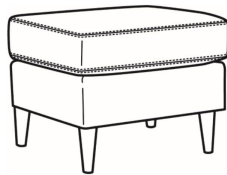

## Remy / L2820-05

DESCRIPTION:	Chair (30W)
OUTSIDE:	30"W x 36"D x 37.5"H
INSIDE:	24.5"W x 22"D
SEAT:	21"H
ARM:	24.5"H
BACK RAIL:	34.5"H
COM:	Plain: 90 sq ft
WEIGHT:	50 lbs

### Standard Features:

- Box Border Back
- Saddle-Stitched
- May be shown with optional features

	<b>REMY</b>
Standard Seat Cushion:	Hallmark Seat
Standard Back Pillow:	Fiber Back

### Also available:

Remy / L2820-07  
Leather Ottoman (27.5W X 19.5D)  
Outside: 27.5W x 19.5D x 17.5H  
Inside: 0W x 0D

Remy / 2820-07  
Ottoman (27.5W X 19.5D)  
Outside: 27.5W x 19.5D x 17.5H  
Inside: 0W x 0D

Remy / 2820-05  
Chair (30W)  
Outside: 30W x 36D x 37.5H  
Inside: 24.5W x 22D