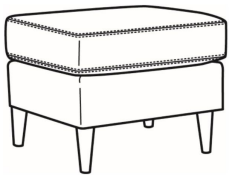

CR LAINE®

STYLE • COMFORT • COLOR

Remy / L2820-05

DESCRIPTION:	Chair (30W)
OUTSIDE:	30"W x 36"D x 37.5"H
INSIDE:	24.5"W x 22"D
SEAT:	21"H
ARM:	24.5"H
BACK RAIL:	34.5"H
COM:	Plain: 90 sq ft
WEIGHT:	50 lbs

Standard Features:

- Box Border Back
- Saddle-Stitched
- May be shown with optional features

	REMY
Standard Seat Cushion:	Hallmark Seat
Standard Back Pillow:	Fiber Back

Also available:

Remy / L2820-07
Leather Ottoman (27.5W X 19.5D)
Outside: 27.5W x 19.5D x 17.5H
Inside: 0W x 0D

Remy / 2820-07
Ottoman (27.5W X 19.5D)
Outside: 27.5W x 19.5D x 17.5H
Inside: 0W x 0D

Remy / 2820-05
Chair (30W)
Outside: 30W x 36D x 37.5H
Inside: 24.5W x 22D