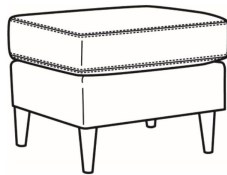

CR LAINE®

STYLE • COMFORT • COLOR

Remy / L2820-05

DESCRIPTION:	Chair (30W)
OUTSIDE:	30"W x 36"D x 37.5"H
INSIDE:	24.5"W x 22"D
SEAT:	21"H
ARM:	24.5"H
BACK RAIL:	34.5"H
COM:	Plain: 90 sq ft
WEIGHT:	50 lbs

Standard Features:

- Box Border Back
- Saddle-Stitched
- May be shown with optional features

	REMY
Standard Seat Cushion:	Hallmark Seat
Standard Back Pillow:	Fiber Back

Also available:

Remy / L2820-07
Leather Ottoman (27.5W X 19.5D)
Outside: 27.5W x 19.5D x 17.5H
Inside: 0W x 0D

Remy / 2820-07
Ottoman (27.5W X 19.5D)
Outside: 27.5W x 19.5D x 17.5H
Inside: 0W x 0D

Remy / 2820-05
Chair (30W)
Outside: 30W x 36D x 37.5H
Inside: 24.5W x 22D