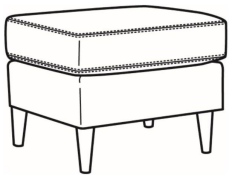

## Remy / L2820-05

DESCRIPTION:	Chair (30W)
OUTSIDE:	30"W x 36"D x 37.5"H
INSIDE:	24.5"W x 22"D
SEAT:	21"H
ARM:	24.5"H
BACK RAIL:	34.5"H
COM:	Plain: 90 sq ft
WEIGHT:	50 lbs

### Standard Features:

- Box Border Back
- Saddle-Stitched
- May be shown with optional features

	<b>REMY</b>
Standard Seat Cushion:	Hallmark Seat
Standard Back Pillow:	Fiber Back

### Also available:

Remy / L2820-07  
Leather Ottoman (27.5W X 19.5D)  
Outside: 27.5W x 19.5D x 17.5H  
Inside: 0W x 0D

Remy / 2820-07  
Ottoman (27.5W X 19.5D)  
Outside: 27.5W x 19.5D x 17.5H  
Inside: 0W x 0D

Remy / 2820-05  
Chair (30W)  
Outside: 30W x 36D x 37.5H  
Inside: 24.5W x 22D