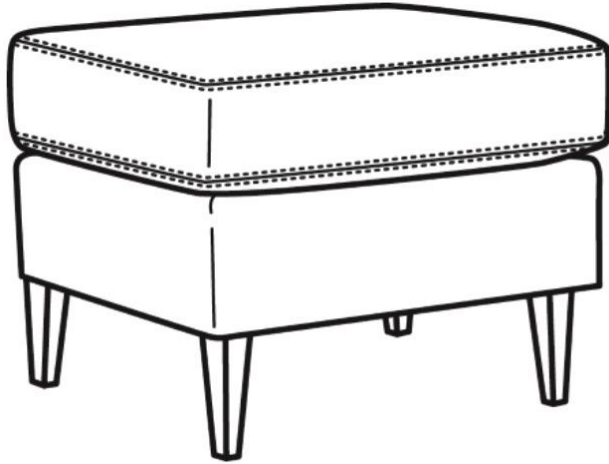

CR L A I N E[®]

STYLE • COMFORT • COLOR

Remy / L2820-07

DESCRIPTION: Ottoman (27.5W X 19.5D)
OUTSIDE: 27.5"W x 19.5"D x 17.5"H
COM: Plain: 28 sq ft
WEIGHT: 20 lbs

Standard Features:

Saddle-Stitched

May be shown with optional features

Standard Seat Cushion: **REMY**
Hallmark Seat
