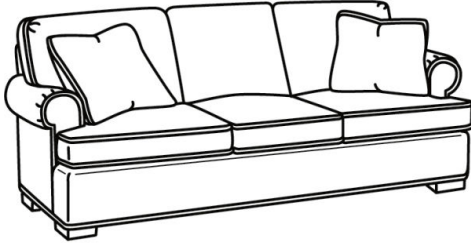

## CD86 Series / CD8600S-S

DESCRIPTION:	Queen Sleeper (87W)
OUTSIDE:	87"W x 38"D x 38"H
INSIDE:	69"W x 22"D
SEAT:	21.5"H
ARM:	25.5"H
BACK RAIL:	30.5"H
THROW PILLOWS:	2 - 18"
COM:	Plain: 23.00 yds Repeat of 2-14": 28.75 yds Repeat of 15-27": 31.25 yds
WEIGHT:	250 lbs

### Standard Features:

This style is a custom configuration from our CUSTOM DESIGN COLLECTIONS.

Additional configurations available

Queen Sleeper Mattress Size: 60W x 75L x 6H

Length when extended: 93L

May be shown with optional features