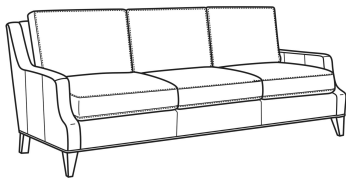

CR LAINE®

STYLE • COMFORT • COLOR

Austin / L3770-00

DESCRIPTION:	Sofa (87W)
OUTSIDE:	87"W x 39"D x 35"H
INSIDE:	79"W x 22.5"D
SEAT:	20.5"H
ARM:	23"H
BACK RAIL:	34"H
COM:	Plain: 208 sq ft
WEIGHT:	170 lbs

L = available in leather

Standard Features:

Box Border Back

French Seamed

May be shown with optional features

AUSTIN

Standard Seat Cushion: Comfort Down Seat

Standard Back Pillow: Comfort Down Back

Also available:

Austin / 3770-00

Sofa (87W)

Outside: 87W x 39D x 35H

Inside: 79W x 22.5D

Austin / 3770-02

Apt Sofa (78W)

Outside: 78W x 39D x 35H

Inside: 70W x 22.5D

Austin / 3770-05

Chair (30W)

Outside: 30W x 39D x 35H

Inside: 22W x 22.5D

Austin / L3770-02

Leather Apt Sofa (78W)

Outside: 78W x 39D x 35H

Inside: 70W x 22.5D