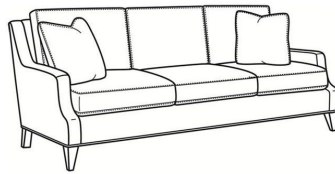

CR LAINE®

STYLE • COMFORT • COLOR

Austin / L3770-00

DESCRIPTION:	Sofa (87W)
OUTSIDE:	87"W x 39"D x 35"H
INSIDE:	79"W x 22.5"D
SEAT:	20.5"H
ARM:	23"H
BACK RAIL:	34"H
COM:	Plain: 208 sq ft
WEIGHT:	170 lbs

L = available in leather

Standard Features:

Box Border Back

French Seamed

May be shown with optional features

AUSTIN

Standard Seat Cushion: Comfort Down Seat

Standard Back Pillow: Comfort Down Back

Also available:

Austin / 3770-00

Sofa (87W)

Outside: 87W x 39D x 35H

Inside: 79W x 22.5D

Austin / 3770-02

Apt Sofa (78W)

Outside: 78W x 39D x 35H

Inside: 70W x 22.5D

Austin / 3770-05

Chair (30W)

Outside: 30W x 39D x 35H

Inside: 22W x 22.5D

Austin / L3770-02

Leather Apt Sofa (78W)

Outside: 78W x 39D x 35H

Inside: 70W x 22.5D