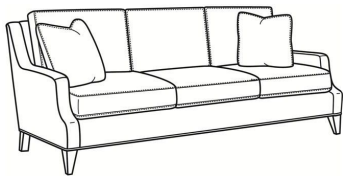

CR LAINE®

STYLE • COMFORT • COLOR

Austin / L3770-00

DESCRIPTION:	Sofa (87W)
OUTSIDE:	87"W x 39"D x 35"H
INSIDE:	79"W x 22.5"D
SEAT:	20.5"H
ARM:	23"H
BACK RAIL:	34"H
COM:	Plain: 208 sq ft
WEIGHT:	170 lbs

L = available in leather

Standard Features:

Box Border Back

French Seamed

May be shown with optional features

AUSTIN

Standard Seat Cushion: Comfort Down Seat

Standard Back Pillow: Comfort Down Back

Also available:

Austin / 3770-00

Sofa (87W)

Outside: 87W x 39D x 35H

Inside: 79W x 22.5D

Austin / 3770-02

Apt Sofa (78W)

Outside: 78W x 39D x 35H

Inside: 70W x 22.5D

Austin / 3770-05

Chair (30W)

Outside: 30W x 39D x 35H

Inside: 22W x 22.5D

Austin / L3770-02

Leather Apt Sofa (78W)

Outside: 78W x 39D x 35H

Inside: 70W x 22.5D