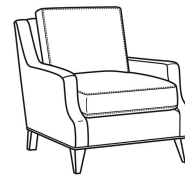

CR LAINE®

STYLE • COMFORT • COLOR

Austin / L3770-00

DESCRIPTION:	Sofa (87W)
OUTSIDE:	87"W x 39"D x 35"H
INSIDE:	79"W x 22.5"D
SEAT:	20.5"H
ARM:	23"H
BACK RAIL:	34"H
COM:	Plain: 208 sq ft
WEIGHT:	170 lbs

L = available in leather

Standard Features:

Box Border Back

French Seamed

May be shown with optional features

AUSTIN

Standard Seat Cushion: Comfort Down Seat

Standard Back Pillow: Comfort Down Back

Also available:

Austin / 3770-00

Sofa (87W)

Outside: 87W x 39D x 35H

Inside: 79W x 22.5D

Austin / 3770-02

Apt Sofa (78W)

Outside: 78W x 39D x 35H

Inside: 70W x 22.5D

Austin / 3770-05

Chair (30W)

Outside: 30W x 39D x 35H

Inside: 22W x 22.5D

Austin / L3770-02

Leather Apt Sofa (78W)

Outside: 78W x 39D x 35H

Inside: 70W x 22.5D