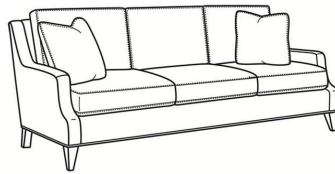

CR LAINE®

STYLE • COMFORT • COLOR

Austin / L3770-02

DESCRIPTION:	Apt Sofa (78W)
OUTSIDE:	78"W x 39"D x 35"H
INSIDE:	70"W x 22.5"D
SEAT:	20.5"H
ARM:	23"H
BACK RAIL:	34"H
COM:	Plain: 202 sq ft
WEIGHT:	165 lbs

L = available in leather

Standard Features:

Box Border Back

French Seamed

May be shown with optional features

AUSTIN

Standard Seat Cushion: Comfort Down Seat
Standard Back Pillow: Comfort Down Back

Also available:

Austin / 3770-00
Sofa (87W)
Outside: 87W x 39D x 35H
Inside: 79W x 22.5D

Austin / 3770-02
Apt Sofa (78W)
Outside: 78W x 39D x 35H
Inside: 70W x 22.5D

Austin / 3770-05
Chair (30W)
Outside: 30W x 39D x 35H
Inside: 22W x 22.5D

Austin / L3770-00
Leather Sofa (87W)
Outside: 87W x 39D x 35H
Inside: 79W x 22.5D

Austin / L3770-05
Leather Chair (30W)
Outside: 30W x 39D x 35H
Inside: 22W x 22.5D