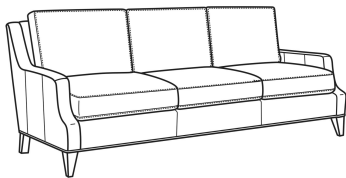

CR LAINE®

STYLE • COMFORT • COLOR

Austin / L3770-02

DESCRIPTION:	Apt Sofa (78W)
OUTSIDE:	78"W x 39"D x 35"H
INSIDE:	70"W x 22.5"D
SEAT:	20.5"H
ARM:	23"H
BACK RAIL:	34"H
COM:	Plain: 202 sq ft
WEIGHT:	165 lbs

L = available in leather

Standard Features:

Box Border Back

French Seamed

May be shown with optional features

AUSTIN

Standard Seat Cushion: Comfort Down Seat
Standard Back Pillow: Comfort Down Back

Also available:

Austin / 3770-00
Sofa (87W)
Outside: 87W x 39D x 35H
Inside: 79W x 22.5D

Austin / 3770-02
Apt Sofa (78W)
Outside: 78W x 39D x 35H
Inside: 70W x 22.5D

Austin / 3770-05
Chair (30W)
Outside: 30W x 39D x 35H
Inside: 22W x 22.5D

Austin / L3770-00
Leather Sofa (87W)
Outside: 87W x 39D x 35H
Inside: 79W x 22.5D

Austin / L3770-05
Leather Chair (30W)
Outside: 30W x 39D x 35H
Inside: 22W x 22.5D