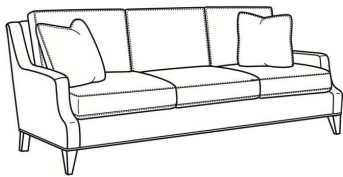

CR LAINE®

STYLE • COMFORT • COLOR

Austin / L3770-02

DESCRIPTION:	Apt Sofa (78W)
OUTSIDE:	78"W x 39"D x 35"H
INSIDE:	70"W x 22.5"D
SEAT:	20.5"H
ARM:	23"H
BACK RAIL:	34"H
COM:	Plain: 202 sq ft
WEIGHT:	165 lbs

L = available in leather

Standard Features:

Box Border Back

French Seamed

May be shown with optional features

AUSTIN

Standard Seat Cushion: Comfort Down Seat
Standard Back Pillow: Comfort Down Back

Also available:

Austin / 3770-00
Sofa (87W)
Outside: 87W x 39D x 35H
Inside: 79W x 22.5D

Austin / 3770-02
Apt Sofa (78W)
Outside: 78W x 39D x 35H
Inside: 70W x 22.5D

Austin / 3770-05
Chair (30W)
Outside: 30W x 39D x 35H
Inside: 22W x 22.5D

Austin / L3770-00
Leather Sofa (87W)
Outside: 87W x 39D x 35H
Inside: 79W x 22.5D

Austin / L3770-05
Leather Chair (30W)
Outside: 30W x 39D x 35H
Inside: 22W x 22.5D