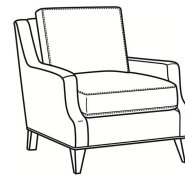

CR LAINE®

STYLE • COMFORT • COLOR

Austin / L3770-02

DESCRIPTION:	Apt Sofa (78W)
OUTSIDE:	78"W x 39"D x 35"H
INSIDE:	70"W x 22.5"D
SEAT:	20.5"H
ARM:	23"H
BACK RAIL:	34"H
COM:	Plain: 202 sq ft
WEIGHT:	165 lbs

L = available in leather

Standard Features:

Box Border Back

French Seamed

May be shown with optional features

AUSTIN

Standard Seat Cushion: Comfort Down Seat
Standard Back Pillow: Comfort Down Back

Also available:

Austin / 3770-00
Sofa (87W)
Outside: 87W x 39D x 35H
Inside: 79W x 22.5D

Austin / 3770-02
Apt Sofa (78W)
Outside: 78W x 39D x 35H
Inside: 70W x 22.5D

Austin / 3770-05
Chair (30W)
Outside: 30W x 39D x 35H
Inside: 22W x 22.5D

Austin / L3770-00
Leather Sofa (87W)
Outside: 87W x 39D x 35H
Inside: 79W x 22.5D

Austin / L3770-05
Leather Chair (30W)
Outside: 30W x 39D x 35H
Inside: 22W x 22.5D