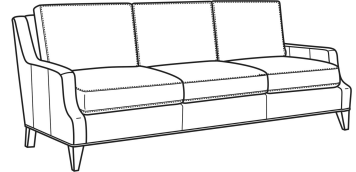

CR LAINE®

STYLE • COMFORT • COLOR

Austin / L3770-05

DESCRIPTION:	Chair (30W)
OUTSIDE:	30"W x 39"D x 35"H
INSIDE:	22"W x 22.5"D
SEAT:	20.5"H
ARM:	23"H
BACK RAIL:	34"H
COM:	Plain: 94 sq ft
WEIGHT:	60 lbs

L = available in leather

Standard Features:

Box Border Back

French Seamed

May be shown with optional features

AUSTIN

Standard Seat Cushion: Comfort Down Seat

Standard Back Pillow: Comfort Down Back

Also available:

Austin / L3770-07
Leather Ottoman (25W X 19D)
Outside: 25W x 19D x 17H
Inside: 0W x 0D

Austin / 3770-07
Ottoman (25W X 19D)
Outside: 25W x 19D x 17H
Inside: 0W x 0D

Austin / 3770-00
Sofa (87W)
Outside: 87W x 39D x 35H
Inside: 79W x 22.5D

Austin / 3770-02
Apt Sofa (78W)
Outside: 78W x 39D x 35H
Inside: 70W x 22.5D

Austin / 3770-05
Chair (30W)
Outside: 30W x 39D x 35H
Inside: 22W x 22.5D

Austin / L3770-00
Leather Sofa (87W)
Outside: 87W x 39D x 35H
Inside: 79W x 22.5D