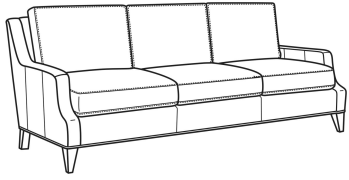

CR LAINE®

STYLE • COMFORT • COLOR

Austin / L3770-05

DESCRIPTION:	Chair (30W)
OUTSIDE:	30"W x 39"D x 35"H
INSIDE:	22"W x 22.5"D
SEAT:	20.5"H
ARM:	23"H
BACK RAIL:	34"H
COM:	Plain: 94 sq ft
WEIGHT:	60 lbs

L = available in leather

Standard Features:

Box Border Back

French Seamed

May be shown with optional features

AUSTIN

Standard Seat Cushion: Comfort Down Seat

Standard Back Pillow: Comfort Down Back

Also available:

Austin / L3770-07
Leather Ottoman (25W X 19D)
Outside: 25W x 19D x 17H
Inside: 0W x 0D

Austin / 3770-07
Ottoman (25W X 19D)
Outside: 25W x 19D x 17H
Inside: 0W x 0D

Austin / 3770-00
Sofa (87W)
Outside: 87W x 39D x 35H
Inside: 79W x 22.5D

Austin / 3770-02
Apt Sofa (78W)
Outside: 78W x 39D x 35H
Inside: 70W x 22.5D

Austin / 3770-05
Chair (30W)
Outside: 30W x 39D x 35H
Inside: 22W x 22.5D

Austin / L3770-00
Leather Sofa (87W)
Outside: 87W x 39D x 35H
Inside: 79W x 22.5D