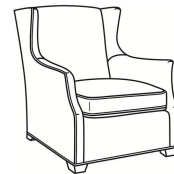

## Holman / L4105-05SW

DESCRIPTION:	Swivel Chair (31W)
OUTSIDE:	31"W x 37"D x 38"H
INSIDE:	21.5"W x 21"D
SEAT:	20"H
ARM:	25"H
COM:	Plain: 107 sq ft
WEIGHT:	55 lbs

**L** = available in leather

### Standard Features:

Tight Back

May be shown with optional features

**HOLMAN**

Standard Seat Cushion: Hallmark Seat

---

### Also available:

Holman / 4105-05  
Chair (31W)  
Outside: 31W x 37D x 38H  
Inside: 21.5W x 21D

Holman / 4105-05SG  
Swivel Glider (31W)  
Outside: 31W x 37D x 38H  
Inside: 21.5W x 21D

Holman / L4105-05  
Leather Chair (31W)  
Outside: 31W x 37D x 38H  
Inside: 21.5W x 21D