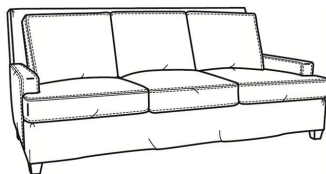

CR LAINE®

STYLE • COMFORT • COLOR

Breakers / L4444

DESCRIPTION:	Loveseat (61W)
OUTSIDE:	61"W x 40"D x 38"H
INSIDE:	51"W x 22"D
SEAT:	20"H
ARM:	22"H
COM:	Plain: 186 sq ft
WEIGHT:	115 lbs

L = available in leather
SC = available slipcovered

Standard Features:

- Box Border Back
- Saddle-Stitched
- May be shown with optional features

BREAKERS

Standard Seat Cushion: Mayfair Seat
 Standard Back Pillow: Fiber Back

Also available:

Breakers / 4440
 Sofa (86W)
 Outside: 86W x 40D x 38H
 Inside: 76W x 22D

Breakers / 4444
 Loveseat (61W)
 Outside: 61W x 40D x 38H
 Inside: 51W x 22D

Breakers / 4445
 Chair (34W)
 Outside: 34W x 40D x 38H
 Inside: 25W x 22D

Breakers / 4440-SC
 Slipcovered Sofa (86W)
 Outside: 86W x 40D x 38H
 Inside: 76W x 22D