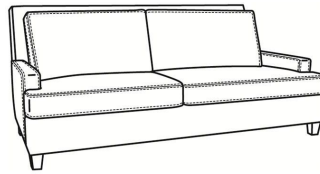

CR LAINE®

STYLE • COMFORT • COLOR

Breakers / L4444

DESCRIPTION:	Loveseat (61W)
OUTSIDE:	61"W x 40"D x 38"H
INSIDE:	51"W x 22"D
SEAT:	20"H
ARM:	22"H
COM:	Plain: 186 sq ft
WEIGHT:	115 lbs

L = available in leather
SC = available slipcovered

Standard Features:

- Box Border Back
- Saddle-Stitched
- May be shown with optional features

BREAKERS

Standard Seat Cushion: Mayfair Seat
 Standard Back Pillow: Fiber Back

Also available:

Breakers / 4440
 Sofa (86W)
 Outside: 86W x 40D x 38H
 Inside: 76W x 22D

Breakers / 4444
 Loveseat (61W)
 Outside: 61W x 40D x 38H
 Inside: 51W x 22D

Breakers / 4445
 Chair (34W)
 Outside: 34W x 40D x 38H
 Inside: 25W x 22D

Breakers / 4440-SC
 Slipcovered Sofa (86W)
 Outside: 86W x 40D x 38H
 Inside: 76W x 22D