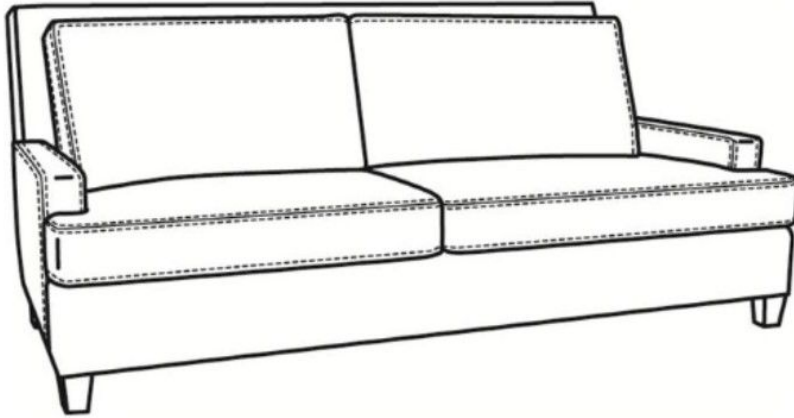

CR LAINE®

STYLE • COMFORT • COLOR

Breakers / L4444

DESCRIPTION:	Loveseat (61W)
OUTSIDE:	61"W x 40"D x 38"H
INSIDE:	51"W x 22"D
SEAT:	20"H
ARM:	22"H
COM:	Plain: 186 sq ft
WEIGHT:	115 lbs

L = available in leather
SC = available slipcovered

Standard Features:

- Box Border Back
- Saddle-Stitched
- May be shown with optional features

BREAKERS

Standard Seat Cushion: Mayfair Seat
 Standard Back Pillow: Fiber Back

Also available:

Breakers / 4440
 Sofa (86W)
 Outside: 86W x 40D x 38H
 Inside: 76W x 22D

Breakers / 4444
 Loveseat (61W)
 Outside: 61W x 40D x 38H
 Inside: 51W x 22D

Breakers / 4445
 Chair (34W)
 Outside: 34W x 40D x 38H
 Inside: 25W x 22D

Breakers / 4440-SC
 Slipcovered Sofa (86W)
 Outside: 86W x 40D x 38H
 Inside: 76W x 22D

Breakers / L4445
Leather Chair (34W)
Outside: 34W x 40D x 38H
Inside: 25W x 22D