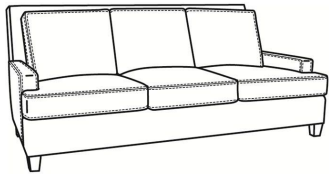

CR LAINE®

STYLE • COMFORT • COLOR

Breakers / L4444

DESCRIPTION:	Loveseat (61W)
OUTSIDE:	61"W x 40"D x 38"H
INSIDE:	51"W x 22"D
SEAT:	20"H
ARM:	22"H
COM:	Plain: 186 sq ft
WEIGHT:	115 lbs

L = available in leather
SC = available slipcovered

Standard Features:

- Box Border Back
- Saddle-Stitched
- May be shown with optional features

BREAKERS

Standard Seat Cushion: Mayfair Seat
 Standard Back Pillow: Fiber Back

Also available:

Breakers / 4440
 Sofa (86W)
 Outside: 86W x 40D x 38H
 Inside: 76W x 22D

Breakers / 4444
 Loveseat (61W)
 Outside: 61W x 40D x 38H
 Inside: 51W x 22D

Breakers / 4445
 Chair (34W)
 Outside: 34W x 40D x 38H
 Inside: 25W x 22D

Breakers / 4440-SC
 Slipcovered Sofa (86W)
 Outside: 86W x 40D x 38H
 Inside: 76W x 22D

Breakers / 4444-SC
 Slipcovered Loveseat (61W)
 Outside: 61W x 40D x 38H
 Inside: 51W x 22D

Breakers / 4445-SC
 Slipcovered Chair (34W)
 Outside: 34W x 40D x 38H
 Inside: 25W x 22D

Breakers / L4440
Leather Sofa (86W)
Outside: 86W x 40D x 38H
Inside: 76W x 22D