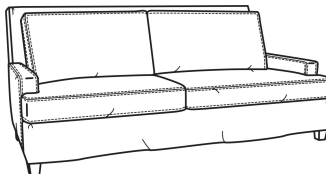

CR LAINE®

STYLE • COMFORT • COLOR

Breakers / L4444

DESCRIPTION:	Loveseat (61W)
OUTSIDE:	61"W x 40"D x 38"H
INSIDE:	51"W x 22"D
SEAT:	20"H
ARM:	22"H
COM:	Plain: 186 sq ft
WEIGHT:	115 lbs

L = available in leather
SC = available slipcovered

Standard Features:

- Box Border Back
- Saddle-Stitched
- May be shown with optional features

BREAKERS

Standard Seat Cushion: Mayfair Seat
 Standard Back Pillow: Fiber Back

Also available:

Breakers / 4440
 Sofa (86W)
 Outside: 86W x 40D x 38H
 Inside: 76W x 22D

Breakers / 4444
 Loveseat (61W)
 Outside: 61W x 40D x 38H
 Inside: 51W x 22D

Breakers / 4445
 Chair (34W)
 Outside: 34W x 40D x 38H
 Inside: 25W x 22D

Breakers / 4440-SC
 Slipcovered Sofa (86W)
 Outside: 86W x 40D x 38H
 Inside: 76W x 22D