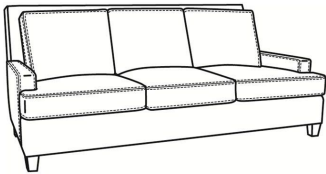

CR LAINE®

STYLE • COMFORT • COLOR

Breakers / L4444

DESCRIPTION:	Loveseat (61W)
OUTSIDE:	61"W x 40"D x 38"H
INSIDE:	51"W x 22"D
SEAT:	20"H
ARM:	22"H
COM:	Plain: 186 sq ft
WEIGHT:	115 lbs

L = available in leather
SC = available slipcovered

Standard Features:

- Box Border Back
- Saddle-Stitched
- May be shown with optional features

BREAKERS

Standard Seat Cushion: Mayfair Seat
 Standard Back Pillow: Fiber Back

Also available:

Breakers / 4440
 Sofa (86W)
 Outside: 86W x 40D x 38H
 Inside: 76W x 22D

Breakers / 4444
 Loveseat (61W)
 Outside: 61W x 40D x 38H
 Inside: 51W x 22D

Breakers / 4445
 Chair (34W)
 Outside: 34W x 40D x 38H
 Inside: 25W x 22D

Breakers / 4440-SC
 Slipcovered Sofa (86W)
 Outside: 86W x 40D x 38H
 Inside: 76W x 22D