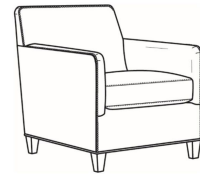

## Miranda / L4451-05

DESCRIPTION:	Chair (28.5W)
OUTSIDE:	28.5"W x 34"D x 33"H
INSIDE:	21"W x 21"D
SEAT:	19"H
ARM:	25"H
COM:	Plain: 85 sq ft
WEIGHT:	65 lbs

**L** = available in leather

### Standard Features:

- Tight Back
- French Seamed
- Standard with small nail trim
- May be shown with optional features

## MIRANDA

Standard Seat Cushion: Hallmark Seat

Also available:

Miranda / L4451-07  
Leather Ottoman (25.5W X 19D)  
Outside: 25.5W x 19D x 16.5H  
Inside: 0W x 0D

Miranda / 4451-07  
Ottoman (25.5W X 19D)  
Outside: 25.5W x 19D x 16.5H  
Inside: 0W x 0D

Miranda / 4451-05  
Chair (28.5W)  
Outside: 28.5W x 34D x 33H  
Inside: 21W x 21D

Miranda / 4451-05SW  
Swivel Chair (28.5W)  
Outside: 28.5W x 34D x 33H  
Inside: 21W x 21D

Miranda / L4451-05SW  
Leather Swivel Chair (28.5W)  
Outside: 28.5W x 34D x 33H  
Inside: 21W x 21D