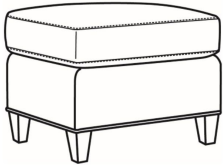

## Miranda / L4451-05

DESCRIPTION:	Chair (28.5W)
OUTSIDE:	28.5"W x 34"D x 33"H
INSIDE:	21"W x 21"D
SEAT:	19"H
ARM:	25"H
COM:	Plain: 85 sq ft
WEIGHT:	65 lbs

**L** = available in leather

### Standard Features:

- Tight Back
- French Seamed
- Standard with small nail trim
- May be shown with optional features

## MIRANDA

Standard Seat Cushion: Hallmark Seat

Also available:

Miranda / L4451-07  
Leather Ottoman (25.5W X 19D)  
Outside: 25.5W x 19D x 16.5H  
Inside: 0W x 0D

Miranda / 4451-07  
Ottoman (25.5W X 19D)  
Outside: 25.5W x 19D x 16.5H  
Inside: 0W x 0D