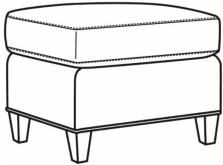

CR LAINE®

STYLE • COMFORT • COLOR

Miranda / L4451-05SW

DESCRIPTION:	Swivel Chair (28.5W)
OUTSIDE:	28.5"W x 34"D x 33"H
INSIDE:	21"W x 21"D
SEAT:	19"H
ARM:	25"H
COM:	Plain: 88 sq ft
WEIGHT:	65 lbs

L = available in leather

Standard Features:

- Tight Back
- French Seamed
- Standard with small nail trim
- May be shown with optional features

MIRANDA

Standard Seat Cushion: Hallmark Seat

Also available:

Miranda / L4451-07
Leather Ottoman (25.5W X 19D)
Outside: 25.5W x 19D x 16.5H
Inside: 0W x 0D

Miranda / 4451-07
Ottoman (25.5W X 19D)
Outside: 25.5W x 19D x 16.5H
Inside: 0W x 0D

Miranda / 4451-05
Chair (28.5W)
Outside: 28.5W x 34D x 33H
Inside: 21W x 21D

Miranda / 4451-05SW
Swivel Chair (28.5W)
Outside: 28.5W x 34D x 33H
Inside: 21W x 21D

Miranda / L4451-05
Leather Chair (28.5W)
Outside: 28.5W x 34D x 33H
Inside: 21W x 21D