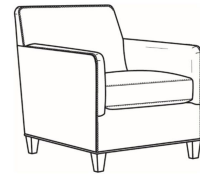

CR LAINE®

STYLE • COMFORT • COLOR

Miranda / L4451-05SW

DESCRIPTION:	Swivel Chair (28.5W)
OUTSIDE:	28.5"W x 34"D x 33"H
INSIDE:	21"W x 21"D
SEAT:	19"H
ARM:	25"H
COM:	Plain: 88 sq ft
WEIGHT:	65 lbs

L = available in leather

Standard Features:

- Tight Back
- French Seamed
- Standard with small nail trim
- May be shown with optional features

MIRANDA

Standard Seat Cushion: Hallmark Seat

Also available:

Miranda / L4451-07
Leather Ottoman (25.5W X 19D)
Outside: 25.5W x 19D x 16.5H
Inside: 0W x 0D

Miranda / 4451-07
Ottoman (25.5W X 19D)
Outside: 25.5W x 19D x 16.5H
Inside: 0W x 0D

Miranda / 4451-05
Chair (28.5W)
Outside: 28.5W x 34D x 33H
Inside: 21W x 21D

Miranda / 4451-05SW
Swivel Chair (28.5W)
Outside: 28.5W x 34D x 33H
Inside: 21W x 21D

Miranda / L4451-05
Leather Chair (28.5W)
Outside: 28.5W x 34D x 33H
Inside: 21W x 21D