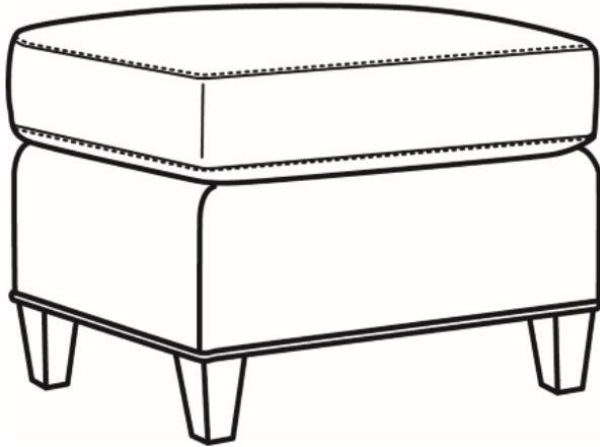

CR L AINE®

STYLE • COMFORT • COLOR

Miranda / L4451-07

DESCRIPTION: Ottoman (25.5W X 19D)
OUTSIDE: 25.5"W x 19"D x 16.5"H
COM: Plain: 28 sq ft
WEIGHT: 40 lbs

Standard Features:

French Seamed

May be shown with optional features

MIRANDA

Standard Seat Cushion: Hallmark Seat
