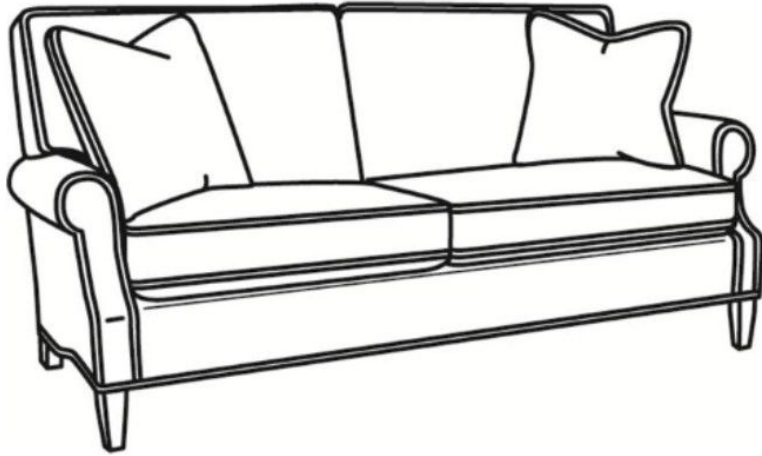

CR LAINE®

STYLE • COMFORT • COLOR

Heatherfield / L4994

DESCRIPTION:	Loveseat (60W)
OUTSIDE:	60"W x 38"D x 40"H
INSIDE:	46"W x 22"D
SEAT:	21"H
ARM:	25"H
BACK RAIL:	33.5"H
COM:	Plain: 184 sq ft
WEIGHT:	125 lbs

L = available in leather

Standard Features:

Semi-Attached Box Border Back

May be shown with optional features

HEATHERFIELD

Standard Seat Cushion: Hallmark Seat

Standard Back Pillow: Fiber Back

Also available:

Heatherfield / 4990

Sofa (83W)

Outside: 83W x 38D x 40H

Inside: 69W x 22D

Heatherfield / 4994

Loveseat (60W)

Outside: 60W x 38D x 40H

Inside: 46W x 22D

Heatherfield / L4995

Leather Chair (35W)

Outside: 35W x 38D x 40H

Inside: 21W x 22D