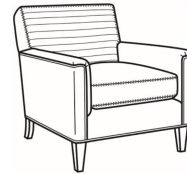

CR LAINE®

STYLE • COMFORT • COLOR

Digby / L5130

| | |
|--------------|----------------------|
| DESCRIPTION: | Sofa (83.5W) |
| OUTSIDE: | 83.5"W x 37"D x 34"H |
| INSIDE: | 74"W x 21.5"D |
| SEAT: | 21"H |
| ARM: | 25"H |
| COM: | Plain: 181 sq ft |
| WEIGHT: | 145 lbs |

L = available in leather

Standard Features:

Tight Back

Saddle-Stitched

May be shown with optional features

DIGBY

| | |
|------------------------|---------------|
| Standard Seat Cushion: | Hallmark Seat |
| Standard Back Pillow: | Fiber Back |

Also available:

Digby / 5130
Sofa (83.5W)
Outside: 83.5W x 37D x 34H
Inside: 74W x 21.5D

Digby / 5131
Long Sofa (95.5W)
Outside: 95.5W x 37D x 34H
Inside: 86W x 21.5D

Digby / 5132
Apt Sofa (72.5W)
Outside: 72.5W x 37D x 34H
Inside: 63W x 21.5D

Digby / 5134
Loveseat (58.5W)
Outside: 58.5W x 37D x 34H
Inside: 49W x 21.5D

Digby / 5135
Chair (30W)
Outside: 30W x 37D x 34H
Inside: 22W x 21.5D

Digby / 5135-CH
Channel Back Chair (30W)
Outside: 30W x 37D x 34H
Inside: 22W x 21.5D