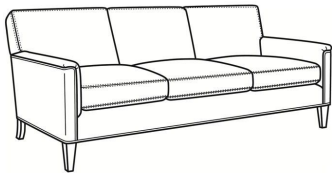

CR LAINE®

STYLE • COMFORT • COLOR

Digby / L5130

| | |
|--------------|----------------------|
| DESCRIPTION: | Sofa (83.5W) |
| OUTSIDE: | 83.5"W x 37"D x 34"H |
| INSIDE: | 74"W x 21.5"D |
| SEAT: | 21"H |
| ARM: | 25"H |
| COM: | Plain: 181 sq ft |
| WEIGHT: | 145 lbs |

L = available in leather

Standard Features:

Tight Back

Saddle-Stitched

May be shown with optional features

DIGBY

| | |
|------------------------|---------------|
| Standard Seat Cushion: | Hallmark Seat |
| Standard Back Pillow: | Fiber Back |

Also available:

Digby / 5130
Sofa (83.5W)
Outside: 83.5W x 37D x 34H
Inside: 74W x 21.5D

Digby / 5131
Long Sofa (95.5W)
Outside: 95.5W x 37D x 34H
Inside: 86W x 21.5D

Digby / 5132
Apt Sofa (72.5W)
Outside: 72.5W x 37D x 34H
Inside: 63W x 21.5D

Digby / 5134
Loveseat (58.5W)
Outside: 58.5W x 37D x 34H
Inside: 49W x 21.5D

Digby / 5135
Chair (30W)
Outside: 30W x 37D x 34H
Inside: 22W x 21.5D

Digby / 5135-CH
Channel Back Chair (30W)
Outside: 30W x 37D x 34H
Inside: 22W x 21.5D