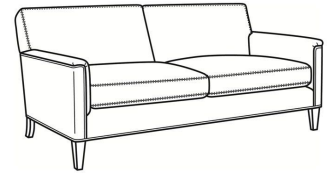

CR LAINE®

STYLE • COMFORT • COLOR

Digby / L5130

| | |
|--------------|----------------------|
| DESCRIPTION: | Sofa (83.5W) |
| OUTSIDE: | 83.5"W x 37"D x 34"H |
| INSIDE: | 74"W x 21.5"D |
| SEAT: | 21"H |
| ARM: | 25"H |
| COM: | Plain: 181 sq ft |
| WEIGHT: | 145 lbs |

L = available in leather

Standard Features:

Tight Back

Saddle-Stitched

May be shown with optional features

DIGBY

| | |
|------------------------|---------------|
| Standard Seat Cushion: | Hallmark Seat |
| Standard Back Pillow: | Fiber Back |

Also available:

Digby / 5130
Sofa (83.5W)
Outside: 83.5W x 37D x 34H
Inside: 74W x 21.5D

Digby / 5131
Long Sofa (95.5W)
Outside: 95.5W x 37D x 34H
Inside: 86W x 21.5D

Digby / 5132
Apt Sofa (72.5W)
Outside: 72.5W x 37D x 34H
Inside: 63W x 21.5D

Digby / 5134
Loveseat (58.5W)
Outside: 58.5W x 37D x 34H
Inside: 49W x 21.5D

Digby / 5135
Chair (30W)
Outside: 30W x 37D x 34H
Inside: 22W x 21.5D

Digby / 5135-CH
Channel Back Chair (30W)
Outside: 30W x 37D x 34H
Inside: 22W x 21.5D