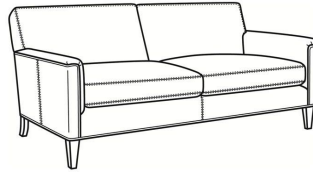

Digby / L5132
Leather Apt Sofa (72.5W)
Outside: 72.5W x 37D x 34H
Inside: 63W x 21.5D