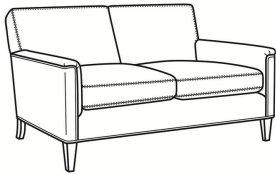

CR LAINE®

STYLE • COMFORT • COLOR

Digby / L5130

| | |
|--------------|----------------------|
| DESCRIPTION: | Sofa (83.5W) |
| OUTSIDE: | 83.5"W x 37"D x 34"H |
| INSIDE: | 74"W x 21.5"D |
| SEAT: | 21"H |
| ARM: | 25"H |
| COM: | Plain: 181 sq ft |
| WEIGHT: | 145 lbs |

L = available in leather

Standard Features:

Tight Back

Saddle-Stitched

May be shown with optional features

DIGBY

| | |
|------------------------|---------------|
| Standard Seat Cushion: | Hallmark Seat |
| Standard Back Pillow: | Fiber Back |

Also available:

Digby / 5130
Sofa (83.5W)
Outside: 83.5W x 37D x 34H
Inside: 74W x 21.5D

Digby / 5131
Long Sofa (95.5W)
Outside: 95.5W x 37D x 34H
Inside: 86W x 21.5D

Digby / 5132
Apt Sofa (72.5W)
Outside: 72.5W x 37D x 34H
Inside: 63W x 21.5D

Digby / 5134
Loveseat (58.5W)
Outside: 58.5W x 37D x 34H
Inside: 49W x 21.5D

Digby / 5135
Chair (30W)
Outside: 30W x 37D x 34H
Inside: 22W x 21.5D

Digby / 5135-CH
Channel Back Chair (30W)
Outside: 30W x 37D x 34H
Inside: 22W x 21.5D