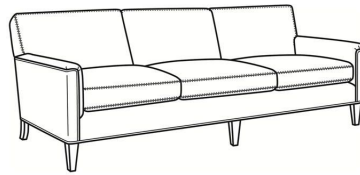

CR LAINE®

STYLE • COMFORT • COLOR

Digby / L5130

| | |
|--------------|----------------------|
| DESCRIPTION: | Sofa (83.5W) |
| OUTSIDE: | 83.5"W x 37"D x 34"H |
| INSIDE: | 74"W x 21.5"D |
| SEAT: | 21"H |
| ARM: | 25"H |
| COM: | Plain: 181 sq ft |
| WEIGHT: | 145 lbs |

L = available in leather

Standard Features:

Tight Back

Saddle-Stitched

May be shown with optional features

DIGBY

| | |
|------------------------|---------------|
| Standard Seat Cushion: | Hallmark Seat |
| Standard Back Pillow: | Fiber Back |

Also available:

Digby / 5130
Sofa (83.5W)
Outside: 83.5W x 37D x 34H
Inside: 74W x 21.5D

Digby / 5131
Long Sofa (95.5W)
Outside: 95.5W x 37D x 34H
Inside: 86W x 21.5D

Digby / 5132
Apt Sofa (72.5W)
Outside: 72.5W x 37D x 34H
Inside: 63W x 21.5D

Digby / 5134
Loveseat (58.5W)
Outside: 58.5W x 37D x 34H
Inside: 49W x 21.5D

Digby / 5135
Chair (30W)
Outside: 30W x 37D x 34H
Inside: 22W x 21.5D

Digby / 5135-CH
Channel Back Chair (30W)
Outside: 30W x 37D x 34H
Inside: 22W x 21.5D