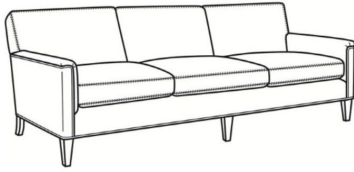

CR LAINE®

STYLE • COMFORT • COLOR

Digby / L5130

| | |
|--------------|----------------------|
| DESCRIPTION: | Sofa (83.5W) |
| OUTSIDE: | 83.5"W x 37"D x 34"H |
| INSIDE: | 74"W x 21.5"D |
| SEAT: | 21"H |
| ARM: | 25"H |
| COM: | Plain: 181 sq ft |
| WEIGHT: | 145 lbs |

L = available in leather

Standard Features:

Tight Back

Saddle-Stitched

May be shown with optional features

DIGBY

| | |
|------------------------|---------------|
| Standard Seat Cushion: | Hallmark Seat |
| Standard Back Pillow: | Fiber Back |

Also available:

Digby / 5130
Sofa (83.5W)
Outside: 83.5W x 37D x 34H
Inside: 74W x 21.5D

Digby / 5131
Long Sofa (95.5W)
Outside: 95.5W x 37D x 34H
Inside: 86W x 21.5D

Digby / 5132
Apt Sofa (72.5W)
Outside: 72.5W x 37D x 34H
Inside: 63W x 21.5D

Digby / 5134
Loveseat (58.5W)
Outside: 58.5W x 37D x 34H
Inside: 49W x 21.5D

Digby / 5135
Chair (30W)
Outside: 30W x 37D x 34H
Inside: 22W x 21.5D

Digby / 5135-CH
Channel Back Chair (30W)
Outside: 30W x 37D x 34H
Inside: 22W x 21.5D