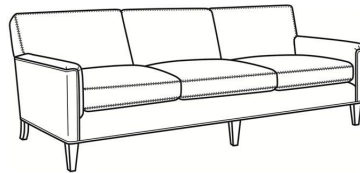

CR LAINE®

STYLE • COMFORT • COLOR

Digby / L5131

DESCRIPTION:	Long Sofa (95.5W)
OUTSIDE:	95.5"W x 37"D x 34"H
INSIDE:	86"W x 21.5"D
SEAT:	21"H
ARM:	25"H
COM:	Plain: 200 sq ft
WEIGHT:	165 lbs

L = available in leather

Standard Features:

Tight Back

Saddle-Stitched

May be shown with optional features

DIGBY

Standard Seat Cushion:	Hallmark Seat
Standard Back Pillow:	Fiber Back

Also available:

Digby / 5130
Sofa (83.5W)
Outside: 83.5W x 37D x 34H
Inside: 74W x 21.5D

Digby / 5131
Long Sofa (95.5W)
Outside: 95.5W x 37D x 34H
Inside: 86W x 21.5D

Digby / 5132
Apt Sofa (72.5W)
Outside: 72.5W x 37D x 34H
Inside: 63W x 21.5D

Digby / 5134
Loveseat (58.5W)
Outside: 58.5W x 37D x 34H
Inside: 49W x 21.5D

Digby / 5135
Chair (30W)
Outside: 30W x 37D x 34H
Inside: 22W x 21.5D

Digby / 5135-CH
Channel Back Chair (30W)
Outside: 30W x 37D x 34H
Inside: 22W x 21.5D

Digby / L5130
Leather Sofa (83.5W)
Outside: 83.5W x 37D x 34H
Inside: 74W x 21.5D