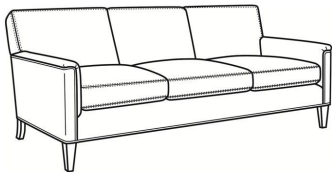

CR LAINE®

STYLE • COMFORT • COLOR

Digby / L5131

DESCRIPTION:	Long Sofa (95.5W)
OUTSIDE:	95.5"W x 37"D x 34"H
INSIDE:	86"W x 21.5"D
SEAT:	21"H
ARM:	25"H
COM:	Plain: 200 sq ft
WEIGHT:	165 lbs

L = available in leather

Standard Features:

Tight Back

Saddle-Stitched

May be shown with optional features

DIGBY

Standard Seat Cushion:	Hallmark Seat
Standard Back Pillow:	Fiber Back

Also available:

Digby / 5130
Sofa (83.5W)
Outside: 83.5W x 37D x 34H
Inside: 74W x 21.5D

Digby / 5131
Long Sofa (95.5W)
Outside: 95.5W x 37D x 34H
Inside: 86W x 21.5D

Digby / 5132
Apt Sofa (72.5W)
Outside: 72.5W x 37D x 34H
Inside: 63W x 21.5D

Digby / 5134
Loveseat (58.5W)
Outside: 58.5W x 37D x 34H
Inside: 49W x 21.5D

Digby / 5135
Chair (30W)
Outside: 30W x 37D x 34H
Inside: 22W x 21.5D

Digby / 5135-CH
Channel Back Chair (30W)
Outside: 30W x 37D x 34H
Inside: 22W x 21.5D

Digby / L5130
Leather Sofa (83.5W)
Outside: 83.5W x 37D x 34H
Inside: 74W x 21.5D