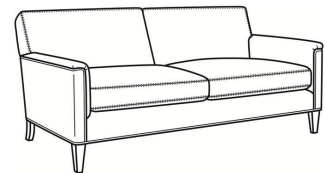

CR LAINE®

STYLE • COMFORT • COLOR

Digby / L5131

DESCRIPTION:	Long Sofa (95.5W)
OUTSIDE:	95.5"W x 37"D x 34"H
INSIDE:	86"W x 21.5"D
SEAT:	21"H
ARM:	25"H
COM:	Plain: 200 sq ft
WEIGHT:	165 lbs

L = available in leather

Standard Features:

Tight Back

Saddle-Stitched

May be shown with optional features

DIGBY

Standard Seat Cushion:	Hallmark Seat
Standard Back Pillow:	Fiber Back

Also available:

Digby / 5130
Sofa (83.5W)
Outside: 83.5W x 37D x 34H
Inside: 74W x 21.5D

Digby / 5131
Long Sofa (95.5W)
Outside: 95.5W x 37D x 34H
Inside: 86W x 21.5D

Digby / 5132
Apt Sofa (72.5W)
Outside: 72.5W x 37D x 34H
Inside: 63W x 21.5D

Digby / 5134
Loveseat (58.5W)
Outside: 58.5W x 37D x 34H
Inside: 49W x 21.5D

Digby / 5135
Chair (30W)
Outside: 30W x 37D x 34H
Inside: 22W x 21.5D

Digby / 5135-CH
Channel Back Chair (30W)
Outside: 30W x 37D x 34H
Inside: 22W x 21.5D

Digby / L5130
Leather Sofa (83.5W)
Outside: 83.5W x 37D x 34H
Inside: 74W x 21.5D