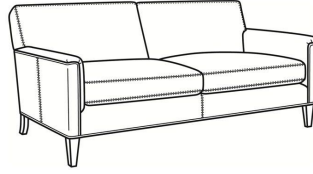

CR LAINE®

STYLE • COMFORT • COLOR

Digby / L5131

DESCRIPTION:	Long Sofa (95.5W)
OUTSIDE:	95.5"W x 37"D x 34"H
INSIDE:	86"W x 21.5"D
SEAT:	21"H
ARM:	25"H
COM:	Plain: 200 sq ft
WEIGHT:	165 lbs

L = available in leather

Standard Features:

Tight Back

Saddle-Stitched

May be shown with optional features

DIGBY

Standard Seat Cushion:	Hallmark Seat
Standard Back Pillow:	Fiber Back

Also available:

Digby / 5130
Sofa (83.5W)
Outside: 83.5W x 37D x 34H
Inside: 74W x 21.5D

Digby / 5131
Long Sofa (95.5W)
Outside: 95.5W x 37D x 34H
Inside: 86W x 21.5D

Digby / 5132
Apt Sofa (72.5W)
Outside: 72.5W x 37D x 34H
Inside: 63W x 21.5D

Digby / 5134
Loveseat (58.5W)
Outside: 58.5W x 37D x 34H
Inside: 49W x 21.5D

Digby / 5135
Chair (30W)
Outside: 30W x 37D x 34H
Inside: 22W x 21.5D

Digby / 5135-CH
Channel Back Chair (30W)
Outside: 30W x 37D x 34H
Inside: 22W x 21.5D

Digby / L5130
Leather Sofa (83.5W)
Outside: 83.5W x 37D x 34H
Inside: 74W x 21.5D