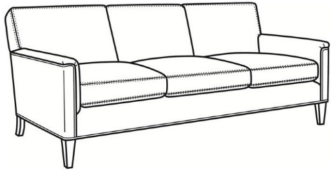

CR LAINE®

STYLE • COMFORT • COLOR

Digby / L5131

DESCRIPTION:	Long Sofa (95.5W)
OUTSIDE:	95.5"W x 37"D x 34"H
INSIDE:	86"W x 21.5"D
SEAT:	21"H
ARM:	25"H
COM:	Plain: 200 sq ft
WEIGHT:	165 lbs

L = available in leather

Standard Features:

Tight Back

Saddle-Stitched

May be shown with optional features

DIGBY

Standard Seat Cushion:	Hallmark Seat
Standard Back Pillow:	Fiber Back

Also available:

Digby / 5130
Sofa (83.5W)
Outside: 83.5W x 37D x 34H
Inside: 74W x 21.5D

Digby / 5131
Long Sofa (95.5W)
Outside: 95.5W x 37D x 34H
Inside: 86W x 21.5D

Digby / 5132
Apt Sofa (72.5W)
Outside: 72.5W x 37D x 34H
Inside: 63W x 21.5D

Digby / 5134
Loveseat (58.5W)
Outside: 58.5W x 37D x 34H
Inside: 49W x 21.5D

Digby / 5135
Chair (30W)
Outside: 30W x 37D x 34H
Inside: 22W x 21.5D

Digby / 5135-CH
Channel Back Chair (30W)
Outside: 30W x 37D x 34H
Inside: 22W x 21.5D

Digby / L5130
Leather Sofa (83.5W)
Outside: 83.5W x 37D x 34H
Inside: 74W x 21.5D