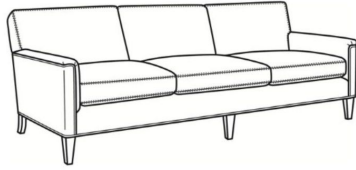

## Digby / L5135

DESCRIPTION:	Chair (30W)
OUTSIDE:	30"W x 37"D x 34"H
INSIDE:	22"W x 21.5"D
SEAT:	21"H
ARM:	25"H
COM:	Plain: 84 sq ft
WEIGHT:	65 lbs

**L** = available in leather

### Also available:

Digby / L5137  
Leather Ottoman (27W X 21D)  
Outside: 27W x 21D x 17.5H  
Inside: 0W x 0D

Digby / 5137  
Ottoman (27W X 21D)  
Outside: 27W x 21D x 17.5H  
Inside: 0W x 0D

Digby / 5130  
Sofa (83.5W)  
Outside: 83.5W x 37D x 34H  
Inside: 74W x 21.5D

Digby / 5131  
Long Sofa (95.5W)  
Outside: 95.5W x 37D x 34H  
Inside: 86W x 21.5D

Digby / 5132  
Apt Sofa (72.5W)  
Outside: 72.5W x 37D x 34H  
Inside: 63W x 21.5D

Digby / 5134  
Loveseat (58.5W)  
Outside: 58.5W x 37D x 34H  
Inside: 49W x 21.5D

Digby / 5135  
Chair (30W)  
Outside: 30W x 37D x 34H  
Inside: 22W x 21.5D

Digby / 5135-CH  
Channel Back Chair (30W)  
Outside: 30W x 37D x 34H  
Inside: 22W x 21.5D

Digby / L5130  
Leather Sofa (83.5W)  
Outside: 83.5W x 37D x 34H  
Inside: 74W x 21.5D