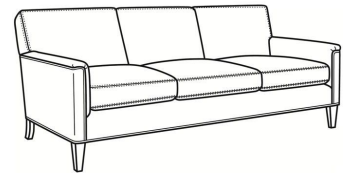

## Digby / L5135

DESCRIPTION:	Chair (30W)
OUTSIDE:	30"W x 37"D x 34"H
INSIDE:	22"W x 21.5"D
SEAT:	21"H
ARM:	25"H
COM:	Plain: 84 sq ft
WEIGHT:	65 lbs

**L** = available in leather

### Standard Features:

Tight Back

Saddle-Stitched

May be shown with optional features

## DIGBY

Standard Seat Cushion: Hallmark Seat

### Also available:

Digby / L5137  
Leather Ottoman (27W X 21D)  
Outside: 27W x 21D x 17.5H  
Inside: 0W x 0D

Digby / 5137  
Ottoman (27W X 21D)  
Outside: 27W x 21D x 17.5H  
Inside: 0W x 0D

Digby / 5130  
Sofa (83.5W)  
Outside: 83.5W x 37D x 34H  
Inside: 74W x 21.5D