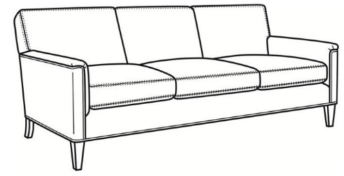

Digby / L5130
Leather Sofa (83.5W)
Outside: 83.5W x 37D x 34H
Inside: 74W x 21.5D