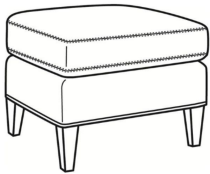

Also available:

Digby / L5137
Leather Ottoman (27W X 21D)
Outside: 27W x 21D x 17.5H
Inside: 0W x 0D