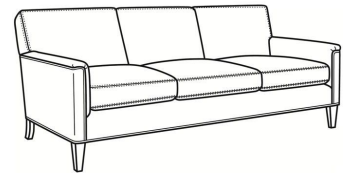

Digby / 5130
Sofa (83.5W)
Outside: 83.5W x 37D x 34H
Inside: 74W x 21.5D