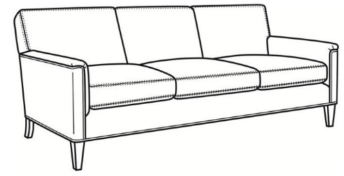

### Also available:

Digby / L5137  
Leather Ottoman (27W X 21D)  
Outside: 27W x 21D x 17.5H  
Inside: 0W x 0D

Digby / 5137  
Ottoman (27W X 21D)  
Outside: 27W x 21D x 17.5H  
Inside: 0W x 0D

Digby / 5130  
Sofa (83.5W)  
Outside: 83.5W x 37D x 34H  
Inside: 74W x 21.5D

Digby / 5131  
Long Sofa (95.5W)  
Outside: 95.5W x 37D x 34H  
Inside: 86W x 21.5D

Digby / 5132  
Apt Sofa (72.5W)  
Outside: 72.5W x 37D x 34H  
Inside: 63W x 21.5D

Digby / 5134  
Loveseat (58.5W)  
Outside: 58.5W x 37D x 34H  
Inside: 49W x 21.5D

Digby / 5135  
Chair (30W)  
Outside: 30W x 37D x 34H  
Inside: 22W x 21.5D

Digby / 5135-CH  
Channel Back Chair (30W)  
Outside: 30W x 37D x 34H  
Inside: 22W x 21.5D

Digby / L5130  
Leather Sofa (83.5W)  
Outside: 83.5W x 37D x 34H  
Inside: 74W x 21.5D