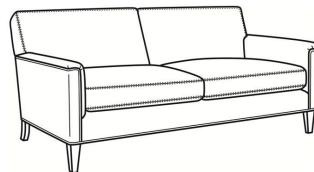

### Also available:

Digby / L5137  
Leather Ottoman (27W X 21D)  
Outside: 27W x 21D x 17.5H  
Inside: 0W x 0D

Digby / 5137  
Ottoman (27W X 21D)  
Outside: 27W x 21D x 17.5H  
Inside: 0W x 0D

Digby / 5130  
Sofa (83.5W)  
Outside: 83.5W x 37D x 34H  
Inside: 74W x 21.5D

Digby / 5131  
Long Sofa (95.5W)  
Outside: 95.5W x 37D x 34H  
Inside: 86W x 21.5D

Digby / 5132  
Apt Sofa (72.5W)  
Outside: 72.5W x 37D x 34H  
Inside: 63W x 21.5D

Digby / 5134  
Loveseat (58.5W)  
Outside: 58.5W x 37D x 34H  
Inside: 49W x 21.5D