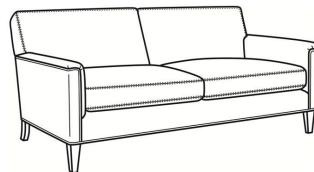

Digby / 5132
Apt Sofa (72.5W)
Outside: 72.5W x 37D x 34H
Inside: 63W x 21.5D