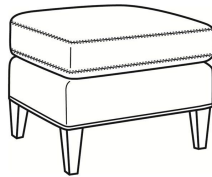

Digby / 5137
Ottoman (27W X 21D)
Outside: 27W x 21D x 17.5H
Inside: 0W x 0D