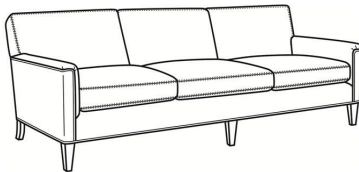

Digby / 5131
Long Sofa (95.5W)
Outside: 95.5W x 37D x 34H
Inside: 86W x 21.5D