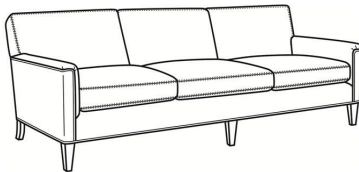

## Digby / L5135

DESCRIPTION:	Chair (30W)
OUTSIDE:	30"W x 37"D x 34"H
INSIDE:	22"W x 21.5"D
SEAT:	21"H
ARM:	25"H
COM:	Plain: 84 sq ft
WEIGHT:	65 lbs

**L** = available in leather

### Also available:

Digby / L5137  
Leather Ottoman (27W X 21D)  
Outside: 27W x 21D x 17.5H  
Inside: 0W x 0D

Digby / 5137  
Ottoman (27W X 21D)  
Outside: 27W x 21D x 17.5H  
Inside: 0W x 0D

Digby / 5130  
Sofa (83.5W)  
Outside: 83.5W x 37D x 34H  
Inside: 74W x 21.5D

Digby / 5131  
Long Sofa (95.5W)  
Outside: 95.5W x 37D x 34H  
Inside: 86W x 21.5D

Digby / 5132  
Apt Sofa (72.5W)  
Outside: 72.5W x 37D x 34H  
Inside: 63W x 21.5D

Digby / 5134  
Loveseat (58.5W)  
Outside: 58.5W x 37D x 34H  
Inside: 49W x 21.5D