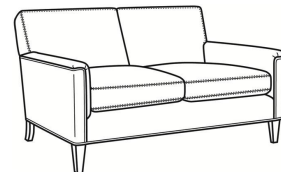

Digby / 5134
Loveseat (58.5W)
Outside: 58.5W x 37D x 34H
Inside: 49W x 21.5D