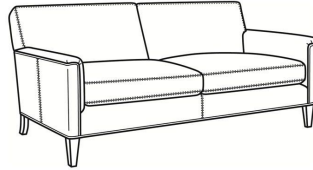

Digby / L5132
Leather Apt Sofa (72.5W)
Outside: 72.5W x 37D x 34H
Inside: 63W x 21.5D