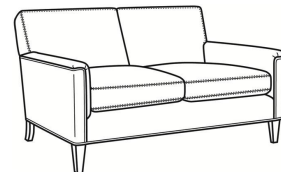

## Digby / L5135

DESCRIPTION:	Chair (30W)
OUTSIDE:	30"W x 37"D x 34"H
INSIDE:	22"W x 21.5"D
SEAT:	21"H
ARM:	25"H
COM:	Plain: 84 sq ft
WEIGHT:	65 lbs

**L** = available in leather

### Also available:

Digby / L5137  
Leather Ottoman (27W X 21D)  
Outside: 27W x 21D x 17.5H  
Inside: 0W x 0D

Digby / 5137  
Ottoman (27W X 21D)  
Outside: 27W x 21D x 17.5H  
Inside: 0W x 0D

Digby / 5130  
Sofa (83.5W)  
Outside: 83.5W x 37D x 34H  
Inside: 74W x 21.5D

Digby / 5131  
Long Sofa (95.5W)  
Outside: 95.5W x 37D x 34H  
Inside: 86W x 21.5D

Digby / 5132  
Apt Sofa (72.5W)  
Outside: 72.5W x 37D x 34H  
Inside: 63W x 21.5D

Digby / 5134  
Loveseat (58.5W)  
Outside: 58.5W x 37D x 34H  
Inside: 49W x 21.5D