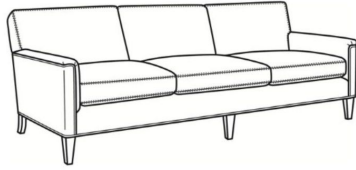

Digby / L5131
Leather Long Sofa (95.5W)
Outside: 95.5W x 37D x 34H
Inside: 86W x 21.5D