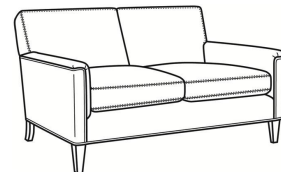

CR LAINE®

STYLE • COMFORT • COLOR

Digby / L5135-CH

DESCRIPTION:	Channel Back Chair (30W)
OUTSIDE:	30"W x 37"D x 34"H
INSIDE:	22"W x 21.5"D
SEAT:	21"H
ARM:	25"H
COM:	Plain: 89 sq ft
WEIGHT:	65 lbs

L = available in leather

Standard Features:

Tight Back

Saddle-Stitched

May be shown with optional features

DIGBY

Standard Seat Cushion: Hallmark Seat

Also available:

Digby / L5137
Leather Ottoman (27W X 21D)
Outside: 27W x 21D x 17.5H
Inside: 0W x 0D

Digby / 5137
Ottoman (27W X 21D)
Outside: 27W x 21D x 17.5H
Inside: 0W x 0D

Digby / 5130
Sofa (83.5W)
Outside: 83.5W x 37D x 34H
Inside: 74W x 21.5D

Digby / 5131
Long Sofa (95.5W)
Outside: 95.5W x 37D x 34H
Inside: 86W x 21.5D

Digby / 5132
Apt Sofa (72.5W)
Outside: 72.5W x 37D x 34H
Inside: 63W x 21.5D

Digby / 5134
Loveseat (58.5W)
Outside: 58.5W x 37D x 34H
Inside: 49W x 21.5D

Digby / 5135
Chair (30W)
Outside: 30W x 37D x 34H
Inside: 22W x 21.5D