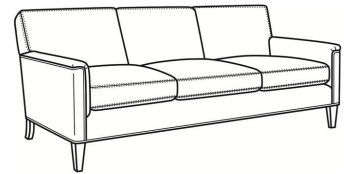

Digby / L5135-CH

DESCRIPTION:	Channel Back Chair (30W)
OUTSIDE:	30"W x 37"D x 34"H
INSIDE:	22"W x 21.5"D
SEAT:	21"H
ARM:	25"H
COM:	Plain: 89 sq ft
WEIGHT:	65 lbs

L = available in leather

Standard Features:

Tight Back

Saddle-Stitched

May be shown with optional features

DIGBY

Standard Seat Cushion: Hallmark Seat

Also available:

Digby / L5137
Leather Ottoman (27W X 21D)
Outside: 27W x 21D x 17.5H
Inside: 0W x 0D

Digby / 5137
Ottoman (27W X 21D)
Outside: 27W x 21D x 17.5H
Inside: 0W x 0D

Digby / 5130
Sofa (83.5W)
Outside: 83.5W x 37D x 34H
Inside: 74W x 21.5D

Digby / 5131
Long Sofa (95.5W)
Outside: 95.5W x 37D x 34H
Inside: 86W x 21.5D

Digby / 5132
Apt Sofa (72.5W)
Outside: 72.5W x 37D x 34H
Inside: 63W x 21.5D

Digby / 5134
Loveseat (58.5W)
Outside: 58.5W x 37D x 34H
Inside: 49W x 21.5D

Digby / 5135
Chair (30W)
Outside: 30W x 37D x 34H
Inside: 22W x 21.5D