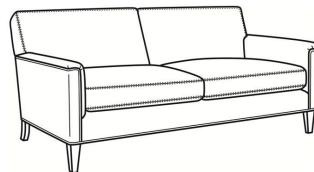

CR LAINE®

STYLE • COMFORT • COLOR

Digby / L5135-CH

DESCRIPTION:	Channel Back Chair (30W)
OUTSIDE:	30"W x 37"D x 34"H
INSIDE:	22"W x 21.5"D
SEAT:	21"H
ARM:	25"H
COM:	Plain: 89 sq ft
WEIGHT:	65 lbs

L = available in leather

Standard Features:

Tight Back

Saddle-Stitched

May be shown with optional features

DIGBY

Standard Seat Cushion: Hallmark Seat

Also available:

Digby / L5137
Leather Ottoman (27W X 21D)
Outside: 27W x 21D x 17.5H
Inside: 0W x 0D

Digby / 5137
Ottoman (27W X 21D)
Outside: 27W x 21D x 17.5H
Inside: 0W x 0D

Digby / 5130
Sofa (83.5W)
Outside: 83.5W x 37D x 34H
Inside: 74W x 21.5D

Digby / 5131
Long Sofa (95.5W)
Outside: 95.5W x 37D x 34H
Inside: 86W x 21.5D

Digby / 5132
Apt Sofa (72.5W)
Outside: 72.5W x 37D x 34H
Inside: 63W x 21.5D

Digby / 5134
Loveseat (58.5W)
Outside: 58.5W x 37D x 34H
Inside: 49W x 21.5D

Digby / 5135
Chair (30W)
Outside: 30W x 37D x 34H
Inside: 22W x 21.5D