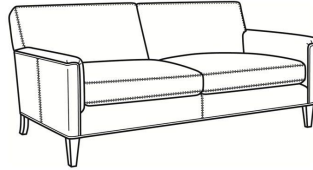

Digby / L5135-CH

DESCRIPTION:	Channel Back Chair (30W)
OUTSIDE:	30"W x 37"D x 34"H
INSIDE:	22"W x 21.5"D
SEAT:	21"H
ARM:	25"H
COM:	Plain: 89 sq ft
WEIGHT:	65 lbs

L = available in leather

Standard Features:

Digby / 5137
Ottoman (27W X 21D)
Outside: 27W x 21D x 17.5H
Inside: 0W x 0D

Digby / 5130
Sofa (83.5W)
Outside: 83.5W x 37D x 34H
Inside: 74W x 21.5D

Digby / 5131
Long Sofa (95.5W)
Outside: 95.5W x 37D x 34H
Inside: 86W x 21.5D

Digby / 5132
Apt Sofa (72.5W)
Outside: 72.5W x 37D x 34H
Inside: 63W x 21.5D

Digby / 5134
Loveseat (58.5W)
Outside: 58.5W x 37D x 34H
Inside: 49W x 21.5D

Digby / 5135
Chair (30W)
Outside: 30W x 37D x 34H
Inside: 22W x 21.5D

Digby / 5135-CH
Channel Back Chair (30W)
Outside: 30W x 37D x 34H
Inside: 22W x 21.5D

Digby / L5130
Leather Sofa (83.5W)
Outside: 83.5W x 37D x 34H
Inside: 74W x 21.5D

Digby / L5131
Leather Long Sofa (95.5W)
Outside: 95.5W x 37D x 34H
Inside: 86W x 21.5D