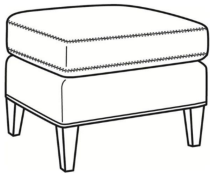

Digby / L5135-CH

DESCRIPTION:	Channel Back Chair (30W)
OUTSIDE:	30"W x 37"D x 34"H
INSIDE:	22"W x 21.5"D
SEAT:	21"H
ARM:	25"H
COM:	Plain: 89 sq ft
WEIGHT:	65 lbs

L = available in leather

Standard Features:

Tight Back

Saddle-Stitched

May be shown with optional features

DIGBY

Standard Seat Cushion: Hallmark Seat

Also available:

Digby / L5137
Leather Ottoman (27W X 21D)
Outside: 27W x 21D x 17.5H
Inside: 0W x 0D

Digby / 5137
Ottoman (27W X 21D)
Outside: 27W x 21D x 17.5H
Inside: 0W x 0D

Digby / 5130
Sofa (83.5W)
Outside: 83.5W x 37D x 34H
Inside: 74W x 21.5D

Digby / 5131
Long Sofa (95.5W)
Outside: 95.5W x 37D x 34H
Inside: 86W x 21.5D

Digby / 5132
Apt Sofa (72.5W)
Outside: 72.5W x 37D x 34H
Inside: 63W x 21.5D

Digby / 5134
Loveseat (58.5W)
Outside: 58.5W x 37D x 34H
Inside: 49W x 21.5D

Digby / 5135
Chair (30W)
Outside: 30W x 37D x 34H
Inside: 22W x 21.5D