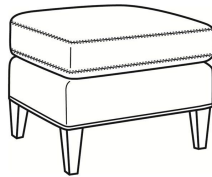

CR LAINE®

STYLE • COMFORT • COLOR

Digby / L5135-CH

DESCRIPTION:	Channel Back Chair (30W)
OUTSIDE:	30"W x 37"D x 34"H
INSIDE:	22"W x 21.5"D
SEAT:	21"H
ARM:	25"H
COM:	Plain: 89 sq ft
WEIGHT:	65 lbs

L = available in leather

Standard Features:

Tight Back

Saddle-Stitched

May be shown with optional features

DIGBY

Standard Seat Cushion: Hallmark Seat

Also available:

Digby / L5137
Leather Ottoman (27W X 21D)
Outside: 27W x 21D x 17.5H
Inside: 0W x 0D

Digby / 5137
Ottoman (27W X 21D)
Outside: 27W x 21D x 17.5H
Inside: 0W x 0D

Digby / 5130
Sofa (83.5W)
Outside: 83.5W x 37D x 34H
Inside: 74W x 21.5D

Digby / 5131
Long Sofa (95.5W)
Outside: 95.5W x 37D x 34H
Inside: 86W x 21.5D

Digby / 5132
Apt Sofa (72.5W)
Outside: 72.5W x 37D x 34H
Inside: 63W x 21.5D

Digby / 5134
Loveseat (58.5W)
Outside: 58.5W x 37D x 34H
Inside: 49W x 21.5D

Digby / 5135
Chair (30W)
Outside: 30W x 37D x 34H
Inside: 22W x 21.5D