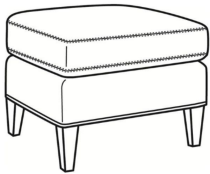

CR LAINE®

STYLE • COMFORT • COLOR

Digby / L5135-CH

DESCRIPTION:	Channel Back Chair (30W)
OUTSIDE:	30"W x 37"D x 34"H
INSIDE:	22"W x 21.5"D
SEAT:	21"H
ARM:	25"H
COM:	Plain: 89 sq ft
WEIGHT:	65 lbs

L = available in leather

Standard Features:

Tight Back

Saddle-Stitched

May be shown with optional features

DIGBY

Standard Seat Cushion: Hallmark Seat

Also available:

Digby / L5137
Leather Ottoman (27W X 21D)
Outside: 27W x 21D x 17.5H
Inside: 0W x 0D

Digby / 5137
Ottoman (27W X 21D)
Outside: 27W x 21D x 17.5H
Inside: 0W x 0D

Digby / 5130
Sofa (83.5W)
Outside: 83.5W x 37D x 34H
Inside: 74W x 21.5D

Digby / 5131
Long Sofa (95.5W)
Outside: 95.5W x 37D x 34H
Inside: 86W x 21.5D

Digby / 5132
Apt Sofa (72.5W)
Outside: 72.5W x 37D x 34H
Inside: 63W x 21.5D

Digby / 5134
Loveseat (58.5W)
Outside: 58.5W x 37D x 34H
Inside: 49W x 21.5D

Digby / 5135
Chair (30W)
Outside: 30W x 37D x 34H
Inside: 22W x 21.5D