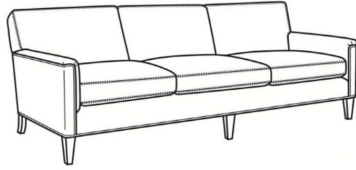

Digby / L5135-CH

DESCRIPTION:	Channel Back Chair (30W)
OUTSIDE:	30"W x 37"D x 34"H
INSIDE:	22"W x 21.5"D
SEAT:	21"H
ARM:	25"H
COM:	Plain: 89 sq ft
WEIGHT:	65 lbs

L = available in leather

Standard Features:

Digby / 5137
Ottoman (27W X 21D)
Outside: 27W x 21D x 17.5H
Inside: 0W x 0D

Digby / 5130
Sofa (83.5W)
Outside: 83.5W x 37D x 34H
Inside: 74W x 21.5D

Digby / 5131
Long Sofa (95.5W)
Outside: 95.5W x 37D x 34H
Inside: 86W x 21.5D

Digby / 5132
Apt Sofa (72.5W)
Outside: 72.5W x 37D x 34H
Inside: 63W x 21.5D

Digby / 5134
Loveseat (58.5W)
Outside: 58.5W x 37D x 34H
Inside: 49W x 21.5D

Digby / 5135
Chair (30W)
Outside: 30W x 37D x 34H
Inside: 22W x 21.5D

Digby / 5135-CH
Channel Back Chair (30W)
Outside: 30W x 37D x 34H
Inside: 22W x 21.5D

Digby / L5130
Leather Sofa (83.5W)
Outside: 83.5W x 37D x 34H
Inside: 74W x 21.5D

Digby / L5131
Leather Long Sofa (95.5W)
Outside: 95.5W x 37D x 34H
Inside: 86W x 21.5D