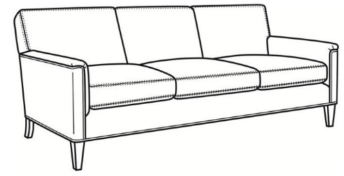

CR LAINE®

STYLE • COMFORT • COLOR

Digby / L5135-CH

DESCRIPTION:	Channel Back Chair (30W)
OUTSIDE:	30"W x 37"D x 34"H
INSIDE:	22"W x 21.5"D
SEAT:	21"H
ARM:	25"H
COM:	Plain: 89 sq ft
WEIGHT:	65 lbs

L = available in leather

Digby / 5137
Ottoman (27W X 21D)
Outside: 27W x 21D x 17.5H
Inside: 0W x 0D

Digby / 5130
Sofa (83.5W)
Outside: 83.5W x 37D x 34H
Inside: 74W x 21.5D

Digby / 5131
Long Sofa (95.5W)
Outside: 95.5W x 37D x 34H
Inside: 86W x 21.5D

Digby / 5132
Apt Sofa (72.5W)
Outside: 72.5W x 37D x 34H
Inside: 63W x 21.5D

Digby / 5134
Loveseat (58.5W)
Outside: 58.5W x 37D x 34H
Inside: 49W x 21.5D

Digby / 5135
Chair (30W)
Outside: 30W x 37D x 34H
Inside: 22W x 21.5D

Digby / 5135-CH
Channel Back Chair (30W)
Outside: 30W x 37D x 34H
Inside: 22W x 21.5D

Digby / L5130
Leather Sofa (83.5W)
Outside: 83.5W x 37D x 34H
Inside: 74W x 21.5D

Digby / L5131
Leather Long Sofa (95.5W)
Outside: 95.5W x 37D x 34H
Inside: 86W x 21.5D