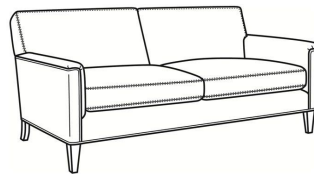

Digby / L5135-CH

DESCRIPTION:	Channel Back Chair (30W)
OUTSIDE:	30"W x 37"D x 34"H
INSIDE:	22"W x 21.5"D
SEAT:	21"H
ARM:	25"H
COM:	Plain: 89 sq ft
WEIGHT:	65 lbs

L = available in leather

Standard Features:

Tight Back

Saddle-Stitched

May be shown with optional features

DIGBY

Standard Seat Cushion: Hallmark Seat

Also available:

Digby / L5137
Leather Ottoman (27W X 21D)
Outside: 27W x 21D x 17.5H
Inside: 0W x 0D

Digby / 5137
Ottoman (27W X 21D)
Outside: 27W x 21D x 17.5H
Inside: 0W x 0D

Digby / 5130
Sofa (83.5W)
Outside: 83.5W x 37D x 34H
Inside: 74W x 21.5D

Digby / 5131
Long Sofa (95.5W)
Outside: 95.5W x 37D x 34H
Inside: 86W x 21.5D

Digby / 5132
Apt Sofa (72.5W)
Outside: 72.5W x 37D x 34H
Inside: 63W x 21.5D

Digby / 5134
Loveseat (58.5W)
Outside: 58.5W x 37D x 34H
Inside: 49W x 21.5D

Digby / 5135
Chair (30W)
Outside: 30W x 37D x 34H
Inside: 22W x 21.5D