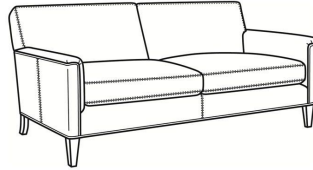

CR LAINE®

STYLE • COMFORT • COLOR

Digby / L5135-CH

DESCRIPTION:	Channel Back Chair (30W)
OUTSIDE:	30"W x 37"D x 34"H
INSIDE:	22"W x 21.5"D
SEAT:	21"H
ARM:	25"H
COM:	Plain: 89 sq ft
WEIGHT:	65 lbs

L = available in leather

Digby / 5137
Ottoman (27W X 21D)
Outside: 27W x 21D x 17.5H
Inside: 0W x 0D

Digby / 5130
Sofa (83.5W)
Outside: 83.5W x 37D x 34H
Inside: 74W x 21.5D

Digby / 5131
Long Sofa (95.5W)
Outside: 95.5W x 37D x 34H
Inside: 86W x 21.5D

Digby / 5132
Apt Sofa (72.5W)
Outside: 72.5W x 37D x 34H
Inside: 63W x 21.5D

Digby / 5134
Loveseat (58.5W)
Outside: 58.5W x 37D x 34H
Inside: 49W x 21.5D

Digby / 5135
Chair (30W)
Outside: 30W x 37D x 34H
Inside: 22W x 21.5D

Digby / 5135-CH
Channel Back Chair (30W)
Outside: 30W x 37D x 34H
Inside: 22W x 21.5D

Digby / L5130
Leather Sofa (83.5W)
Outside: 83.5W x 37D x 34H
Inside: 74W x 21.5D

Digby / L5131
Leather Long Sofa (95.5W)
Outside: 95.5W x 37D x 34H
Inside: 86W x 21.5D