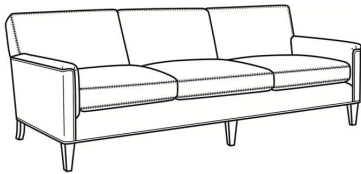

Digby / L5135-CH

DESCRIPTION:	Channel Back Chair (30W)
OUTSIDE:	30"W x 37"D x 34"H
INSIDE:	22"W x 21.5"D
SEAT:	21"H
ARM:	25"H
COM:	Plain: 89 sq ft
WEIGHT:	65 lbs

L = available in leather

Standard Features:

Tight Back

Saddle-Stitched

May be shown with optional features

DIGBY

Standard Seat Cushion: Hallmark Seat

Also available:

Digby / L5137
Leather Ottoman (27W X 21D)
Outside: 27W x 21D x 17.5H
Inside: 0W x 0D

Digby / 5137
Ottoman (27W X 21D)
Outside: 27W x 21D x 17.5H
Inside: 0W x 0D

Digby / 5130
Sofa (83.5W)
Outside: 83.5W x 37D x 34H
Inside: 74W x 21.5D

Digby / 5131
Long Sofa (95.5W)
Outside: 95.5W x 37D x 34H
Inside: 86W x 21.5D

Digby / 5132
Apt Sofa (72.5W)
Outside: 72.5W x 37D x 34H
Inside: 63W x 21.5D

Digby / 5134
Loveseat (58.5W)
Outside: 58.5W x 37D x 34H
Inside: 49W x 21.5D

Digby / 5135
Chair (30W)
Outside: 30W x 37D x 34H
Inside: 22W x 21.5D