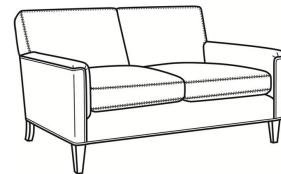

Digby / L5135-CH

DESCRIPTION:	Channel Back Chair (30W)
OUTSIDE:	30"W x 37"D x 34"H
INSIDE:	22"W x 21.5"D
SEAT:	21"H
ARM:	25"H
COM:	Plain: 89 sq ft
WEIGHT:	65 lbs

L = available in leather

Standard Features:

Tight Back

Saddle-Stitched

May be shown with optional features

DIGBY

Standard Seat Cushion: Hallmark Seat

Also available:

Digby / L5137
Leather Ottoman (27W X 21D)
Outside: 27W x 21D x 17.5H
Inside: 0W x 0D

Digby / 5137
Ottoman (27W X 21D)
Outside: 27W x 21D x 17.5H
Inside: 0W x 0D

Digby / 5130
Sofa (83.5W)
Outside: 83.5W x 37D x 34H
Inside: 74W x 21.5D

Digby / 5131
Long Sofa (95.5W)
Outside: 95.5W x 37D x 34H
Inside: 86W x 21.5D

Digby / 5132
Apt Sofa (72.5W)
Outside: 72.5W x 37D x 34H
Inside: 63W x 21.5D

Digby / 5134
Loveseat (58.5W)
Outside: 58.5W x 37D x 34H
Inside: 49W x 21.5D

Digby / 5135
Chair (30W)
Outside: 30W x 37D x 34H
Inside: 22W x 21.5D