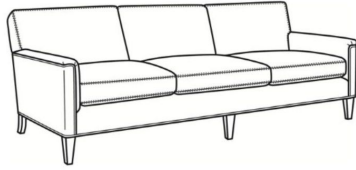

CR LAINE®

STYLE • COMFORT • COLOR

Digby / L5135-CH

DESCRIPTION:	Channel Back Chair (30W)
OUTSIDE:	30"W x 37"D x 34"H
INSIDE:	22"W x 21.5"D
SEAT:	21"H
ARM:	25"H
COM:	Plain: 89 sq ft
WEIGHT:	65 lbs

L = available in leather

Digby / 5137
Ottoman (27W X 21D)
Outside: 27W x 21D x 17.5H
Inside: 0W x 0D

Digby / 5130
Sofa (83.5W)
Outside: 83.5W x 37D x 34H
Inside: 74W x 21.5D

Digby / 5131
Long Sofa (95.5W)
Outside: 95.5W x 37D x 34H
Inside: 86W x 21.5D

Digby / 5132
Apt Sofa (72.5W)
Outside: 72.5W x 37D x 34H
Inside: 63W x 21.5D

Digby / 5134
Loveseat (58.5W)
Outside: 58.5W x 37D x 34H
Inside: 49W x 21.5D

Digby / 5135
Chair (30W)
Outside: 30W x 37D x 34H
Inside: 22W x 21.5D

Digby / 5135-CH
Channel Back Chair (30W)
Outside: 30W x 37D x 34H
Inside: 22W x 21.5D

Digby / L5130
Leather Sofa (83.5W)
Outside: 83.5W x 37D x 34H
Inside: 74W x 21.5D

Digby / L5131
Leather Long Sofa (95.5W)
Outside: 95.5W x 37D x 34H
Inside: 86W x 21.5D