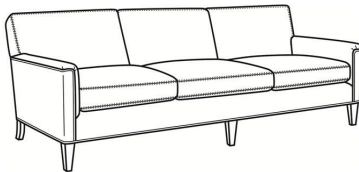

CR LAINE®

STYLE • COMFORT • COLOR

Digby / L5135-CH

DESCRIPTION:	Channel Back Chair (30W)
OUTSIDE:	30"W x 37"D x 34"H
INSIDE:	22"W x 21.5"D
SEAT:	21"H
ARM:	25"H
COM:	Plain: 89 sq ft
WEIGHT:	65 lbs

L = available in leather

Standard Features:

Tight Back

Saddle-Stitched

May be shown with optional features

DIGBY

Standard Seat Cushion: Hallmark Seat

Also available:

Digby / L5137
Leather Ottoman (27W X 21D)
Outside: 27W x 21D x 17.5H
Inside: 0W x 0D

Digby / 5137
Ottoman (27W X 21D)
Outside: 27W x 21D x 17.5H
Inside: 0W x 0D

Digby / 5130
Sofa (83.5W)
Outside: 83.5W x 37D x 34H
Inside: 74W x 21.5D

Digby / 5131
Long Sofa (95.5W)
Outside: 95.5W x 37D x 34H
Inside: 86W x 21.5D

Digby / 5132
Apt Sofa (72.5W)
Outside: 72.5W x 37D x 34H
Inside: 63W x 21.5D

Digby / 5134
Loveseat (58.5W)
Outside: 58.5W x 37D x 34H
Inside: 49W x 21.5D

Digby / 5135
Chair (30W)
Outside: 30W x 37D x 34H
Inside: 22W x 21.5D