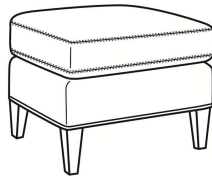

Digby / L5135-CH

DESCRIPTION:	Channel Back Chair (30W)
OUTSIDE:	30"W x 37"D x 34"H
INSIDE:	22"W x 21.5"D
SEAT:	21"H
ARM:	25"H
COM:	Plain: 89 sq ft
WEIGHT:	65 lbs

L = available in leather

Standard Features:

Tight Back

Saddle-Stitched

May be shown with optional features

DIGBY

Standard Seat Cushion: Hallmark Seat

Also available:

Digby / L5137
Leather Ottoman (27W X 21D)
Outside: 27W x 21D x 17.5H
Inside: 0W x 0D

Digby / 5137
Ottoman (27W X 21D)
Outside: 27W x 21D x 17.5H
Inside: 0W x 0D

Digby / 5130
Sofa (83.5W)
Outside: 83.5W x 37D x 34H
Inside: 74W x 21.5D

Digby / 5131
Long Sofa (95.5W)
Outside: 95.5W x 37D x 34H
Inside: 86W x 21.5D

Digby / 5132
Apt Sofa (72.5W)
Outside: 72.5W x 37D x 34H
Inside: 63W x 21.5D

Digby / 5134
Loveseat (58.5W)
Outside: 58.5W x 37D x 34H
Inside: 49W x 21.5D

Digby / 5135
Chair (30W)
Outside: 30W x 37D x 34H
Inside: 22W x 21.5D