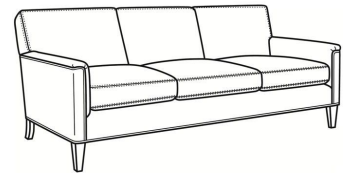

CR LAINE®

STYLE • COMFORT • COLOR

Digby / L5135-CH

DESCRIPTION:	Channel Back Chair (30W)
OUTSIDE:	30"W x 37"D x 34"H
INSIDE:	22"W x 21.5"D
SEAT:	21"H
ARM:	25"H
COM:	Plain: 89 sq ft
WEIGHT:	65 lbs

L = available in leather

Standard Features:

Tight Back

Saddle-Stitched

May be shown with optional features

DIGBY

Standard Seat Cushion: Hallmark Seat

Also available:

Digby / L5137
Leather Ottoman (27W X 21D)
Outside: 27W x 21D x 17.5H
Inside: 0W x 0D

Digby / 5137
Ottoman (27W X 21D)
Outside: 27W x 21D x 17.5H
Inside: 0W x 0D

Digby / 5130
Sofa (83.5W)
Outside: 83.5W x 37D x 34H
Inside: 74W x 21.5D

Digby / 5131
Long Sofa (95.5W)
Outside: 95.5W x 37D x 34H
Inside: 86W x 21.5D

Digby / 5132
Apt Sofa (72.5W)
Outside: 72.5W x 37D x 34H
Inside: 63W x 21.5D

Digby / 5134
Loveseat (58.5W)
Outside: 58.5W x 37D x 34H
Inside: 49W x 21.5D

Digby / 5135
Chair (30W)
Outside: 30W x 37D x 34H
Inside: 22W x 21.5D