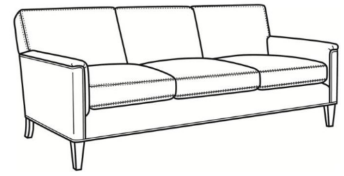

Digby / L5135-CH

DESCRIPTION:	Channel Back Chair (30W)
OUTSIDE:	30"W x 37"D x 34"H
INSIDE:	22"W x 21.5"D
SEAT:	21"H
ARM:	25"H
COM:	Plain: 89 sq ft
WEIGHT:	65 lbs

L = available in leather

Standard Features:

Digby / 5137
Ottoman (27W X 21D)
Outside: 27W x 21D x 17.5H
Inside: 0W x 0D

Digby / 5130
Sofa (83.5W)
Outside: 83.5W x 37D x 34H
Inside: 74W x 21.5D

Digby / 5131
Long Sofa (95.5W)
Outside: 95.5W x 37D x 34H
Inside: 86W x 21.5D

Digby / 5132
Apt Sofa (72.5W)
Outside: 72.5W x 37D x 34H
Inside: 63W x 21.5D

Digby / 5134
Loveseat (58.5W)
Outside: 58.5W x 37D x 34H
Inside: 49W x 21.5D

Digby / 5135
Chair (30W)
Outside: 30W x 37D x 34H
Inside: 22W x 21.5D

Digby / 5135-CH
Channel Back Chair (30W)
Outside: 30W x 37D x 34H
Inside: 22W x 21.5D

Digby / L5130
Leather Sofa (83.5W)
Outside: 83.5W x 37D x 34H
Inside: 74W x 21.5D

Digby / L5131
Leather Long Sofa (95.5W)
Outside: 95.5W x 37D x 34H
Inside: 86W x 21.5D