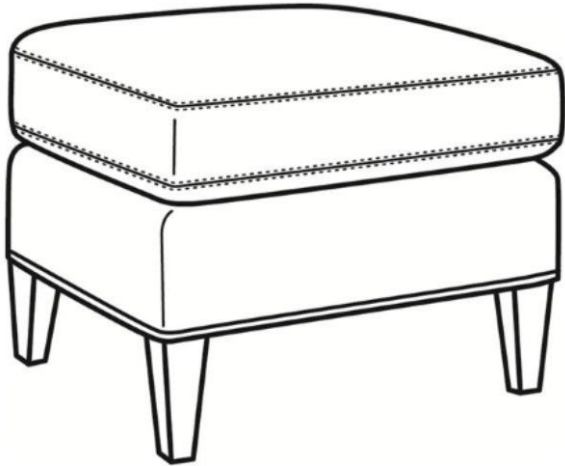

CR L A I N E[®]

STYLE • COMFORT • COLOR

Digby / L5137

DESCRIPTION: Ottoman (27W X 21D)
OUTSIDE: 27"W x 21"D x 17.5"H
COM: Plain: 33 sq ft
WEIGHT: 40 lbs

Standard Features:

Saddle-Stitched

May be shown with optional features

Standard Seat Cushion: **DIGBY**
Hallmark Seat
