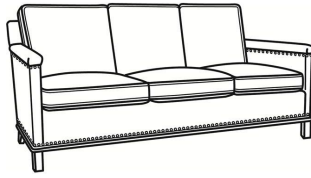

Standard Features:

Box Border Back

Standard with leather gimp and small nail trim

May be shown with optional features

GOTHAM

Standard Seat Cushion: Mayfair Seat
Standard Back Pillow: Fiber Back

Also available:

Gotham / 5530
Sofa Without Nails (75W)
Outside: 75W x 35D x 34H
Inside: 69W x 21D

Gotham / 5530-00
Sofa Without Nails (80.5W)
Outside: 80.5W x 35D x 34H
Inside: 75W x 21D

Gotham / 5530-00N
Sofa With Nails (80.5W)
Outside: 80.5W x 35D x 34H
Inside: 75W x 21D

Gotham / 5530-20
Sofa Without Nails (80.5W)
Outside: 80.5W x 35D x 34H
Inside: 75W x 21D

Gotham / 5530-20N
Sofa With Nails (80.5W)
Outside: 80.5W x 35D x 34H
Inside: 75W x 21D

Gotham / 5530-22
Sofa Without Nails (75W)
Outside: 75W x 35D x 34H
Inside: 69W x 21D

Gotham / 5530-22N
Sofa With Nails (75W)
Outside: 75W x 35D x 34H
Inside: 69W x 21D

Gotham / 5530-N
Sofa With Nails (75W)
Outside: 75W x 35D x 34H
Inside: 69W x 21D

Gotham / 5534
Loveseat Without Nails (53W)
Outside: 53W x 35D x 34H
Inside: 47W x 21D