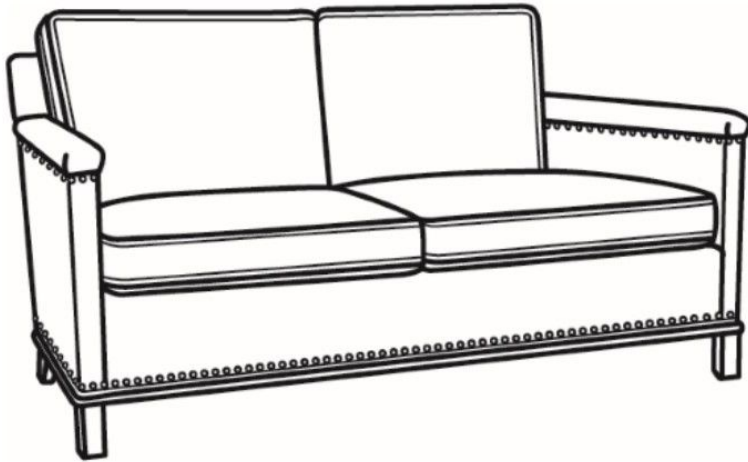

CR LAINE®

STYLE • COMFORT • COLOR

Gotham / L5534

DESCRIPTION:	Loveseat (53W)
OUTSIDE:	53"W x 35"D x 34"H
INSIDE:	47"W x 21"D
SEAT:	19"H
ARM:	25"H
BACK RAIL:	31"H
COM:	Plain: 152 sq ft
WEIGHT:	80 lbs

L = available in leather

Standard Features:

Box Border Back

Standard with leather gimp and small nail trim

May be shown with optional features

GOTHAM

Standard Seat Cushion: Mayfair Seat
Standard Back Pillow: Fiber Back

Also available:

Gotham / 5530
Sofa Without Nails (75W)
Outside: 75W x 35D x 34H
Inside: 69W x 21D

Gotham / 5530-00
Sofa Without Nails (80.5W)
Outside: 80.5W x 35D x 34H
Inside: 75W x 21D

Gotham / 5530-00N
Sofa With Nails (80.5W)
Outside: 80.5W x 35D x 34H
Inside: 75W x 21D