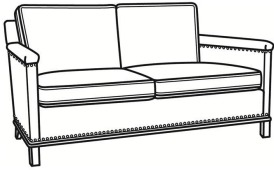

Standard Features:

Box Border Back

Standard with leather gimp and small nail trim

May be shown with optional features

GOTHAM

Standard Seat Cushion: Mayfair Seat
Standard Back Pillow: Fiber Back

Also available:

Gotham / 5530
Sofa Without Nails (75W)
Outside: 75W x 35D x 34H
Inside: 69W x 21D

Gotham / 5530-00
Sofa Without Nails (80.5W)
Outside: 80.5W x 35D x 34H
Inside: 75W x 21D

Gotham / 5530-00N
Sofa With Nails (80.5W)
Outside: 80.5W x 35D x 34H
Inside: 75W x 21D

Gotham / 5530-20
Sofa Without Nails (80.5W)
Outside: 80.5W x 35D x 34H
Inside: 75W x 21D

Gotham / 5530-20N
Sofa With Nails (80.5W)
Outside: 80.5W x 35D x 34H
Inside: 75W x 21D

Gotham / 5530-22
Sofa Without Nails (75W)
Outside: 75W x 35D x 34H
Inside: 69W x 21D

Gotham / 5530-22N
Sofa With Nails (75W)
Outside: 75W x 35D x 34H
Inside: 69W x 21D

Gotham / 5530-N
Sofa With Nails (75W)
Outside: 75W x 35D x 34H
Inside: 69W x 21D

Gotham / 5534
Loveseat Without Nails (53W)
Outside: 53W x 35D x 34H
Inside: 47W x 21D