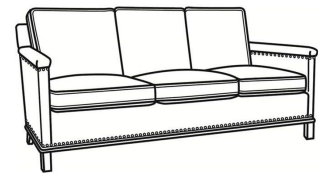

CR LAINE®

STYLE • COMFORT • COLOR

Gotham / L5534

DESCRIPTION:	Loveseat (53W)
OUTSIDE:	53"W x 35"D x 34"H
INSIDE:	47"W x 21"D
SEAT:	19"H
ARM:	25"H
BACK RAIL:	31"H
COM:	Plain: 152 sq ft
WEIGHT:	80 lbs

L = available in leather

Standard Features:

Box Border Back

Standard with leather gimp and small nail trim

May be shown with optional features

GOTHAM

Standard Seat Cushion: Mayfair Seat
Standard Back Pillow: Fiber Back

Also available:

Gotham / 5530
Sofa Without Nails (75W)
Outside: 75W x 35D x 34H
Inside: 69W x 21D

Gotham / 5530-00
Sofa Without Nails (80.5W)
Outside: 80.5W x 35D x 34H
Inside: 75W x 21D

Gotham / 5530-00N
Sofa With Nails (80.5W)
Outside: 80.5W x 35D x 34H
Inside: 75W x 21D