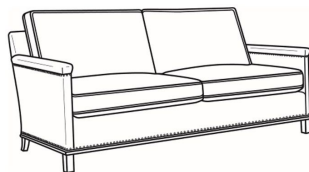

Standard Features:

Box Border Back

Standard with leather gimp and small nail trim

May be shown with optional features

GOTHAM

Standard Seat Cushion: Mayfair Seat
Standard Back Pillow: Fiber Back

Also available:

Gotham / 5530
Sofa Without Nails (75W)
Outside: 75W x 35D x 34H
Inside: 69W x 21D

Gotham / 5530-00
Sofa Without Nails (80.5W)
Outside: 80.5W x 35D x 34H
Inside: 75W x 21D

Gotham / 5530-00N
Sofa With Nails (80.5W)
Outside: 80.5W x 35D x 34H
Inside: 75W x 21D

Gotham / 5530-20
Sofa Without Nails (80.5W)
Outside: 80.5W x 35D x 34H
Inside: 75W x 21D

Gotham / 5530-20N
Sofa With Nails (80.5W)
Outside: 80.5W x 35D x 34H
Inside: 75W x 21D

Gotham / 5530-22
Sofa Without Nails (75W)
Outside: 75W x 35D x 34H
Inside: 69W x 21D