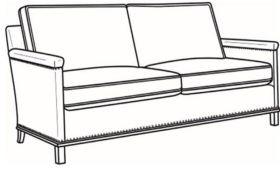

CR LAINE®

STYLE • COMFORT • COLOR

Gotham / L5534

DESCRIPTION:	Loveseat (53W)
OUTSIDE:	53"W x 35"D x 34"H
INSIDE:	47"W x 21"D
SEAT:	19"H
ARM:	25"H
BACK RAIL:	31"H
COM:	Plain: 152 sq ft
WEIGHT:	80 lbs

L = available in leather

Standard Features:

Box Border Back

Standard with leather gimp and small nail trim

May be shown with optional features

GOTHAM

Standard Seat Cushion: Mayfair Seat
Standard Back Pillow: Fiber Back

Also available:

Gotham / 5530
Sofa Without Nails (75W)
Outside: 75W x 35D x 34H
Inside: 69W x 21D

Gotham / 5530-00
Sofa Without Nails (80.5W)
Outside: 80.5W x 35D x 34H
Inside: 75W x 21D

Gotham / 5530-00N
Sofa With Nails (80.5W)
Outside: 80.5W x 35D x 34H
Inside: 75W x 21D

Gotham / 5530-20
Sofa Without Nails (80.5W)
Outside: 80.5W x 35D x 34H
Inside: 75W x 21D

Gotham / 5530-20N
Sofa With Nails (80.5W)
Outside: 80.5W x 35D x 34H
Inside: 75W x 21D

Gotham / 5530-22
Sofa Without Nails (75W)
Outside: 75W x 35D x 34H
Inside: 69W x 21D