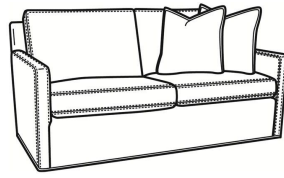

Oliver / L5742-S
Leather Full Sleeper (68.5W)
Outside: 68.5W x 36D x 34H
Inside: 61.5W x 21D