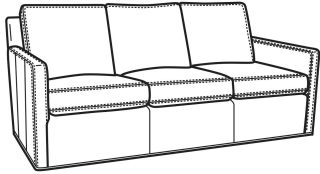

S = available as sleeper

Standard Features:

Box Border Back

Saddle-Stitched

May be shown with optional features

OLIVER
 Standard Seat Cushion: Mayfair Seat
 Standard Back Pillow: Fiber Back

Also available:

Oliver / 5740
 Sofa (74W)
 Outside: 74W x 35D x 34H
 Inside: 67W x 21D

Oliver / 5740-00
 Sofa (80W)
 Outside: 80W x 35D x 34H
 Inside: 73W x 21D

Oliver / 5744
 Loveseat (52W)
 Outside: 52W x 35D x 34H
 Inside: 45W x 21D

Oliver / 5745
 Chair (26.5W)
 Outside: 26.5W x 35D x 34H
 Inside: 20W x 21D

Oliver / 5745-SW
 Swivel Chair (26.5W)
 Outside: 26.5W x 35D x 34H
 Inside: 20W x 21D

Oliver / 5746
 Chair & 1/2 (45.5W)
 Outside: 45.5W x 35D x 34H
 Inside: 40W x 21D

Oliver / 5748
 Ott & 1/2 (39W X 26D)
 Outside: 39W x 26D x 16.5H
 Inside: 0W x 0D

Oliver / 5748-ST
 Storage & 1/2 (39W X 26D)
 Outside: 39W x 26D x 17H
 Inside: 0W x 0D

Oliver / L5740
 Leather Sofa (74W)
 Outside: 74W x 35D x 34H
 Inside: 67W x 21D

Oliver / L5740-S
 Leather Queen Sleeper (75W)
 Outside: 75W x 36D x 34H
 Inside: 68W x 21D