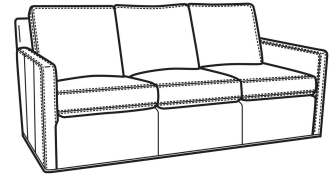

S = available as sleeper

Standard Features:

Box Border Back

Saddle-Stitched

May be shown with optional features

OLIVER
 Standard Seat Cushion: Mayfair Seat
 Standard Back Pillow: Fiber Back

Also available:

Oliver / 5740
 Sofa (74W)
 Outside: 74W x 35D x 34H
 Inside: 67W x 21D

Oliver / 5740-00
 Sofa (80W)
 Outside: 80W x 35D x 34H
 Inside: 73W x 21D

Oliver / 5744
 Loveseat (52W)
 Outside: 52W x 35D x 34H
 Inside: 45W x 21D

Oliver / 5745
 Chair (26.5W)
 Outside: 26.5W x 35D x 34H
 Inside: 20W x 21D

Oliver / 5745-SW
 Swivel Chair (26.5W)
 Outside: 26.5W x 35D x 34H
 Inside: 20W x 21D

Oliver / 5746
 Chair & 1/2 (45.5W)
 Outside: 45.5W x 35D x 34H
 Inside: 40W x 21D

Oliver / 5748
 Ott & 1/2 (39W X 26D)
 Outside: 39W x 26D x 16.5H
 Inside: 0W x 0D

Oliver / 5748-ST
 Storage & 1/2 (39W X 26D)
 Outside: 39W x 26D x 17H
 Inside: 0W x 0D

Oliver / L5740
 Leather Sofa (74W)
 Outside: 74W x 35D x 34H
 Inside: 67W x 21D

Oliver / L5740-S
 Leather Queen Sleeper (75W)
 Outside: 75W x 36D x 34H
 Inside: 68W x 21D