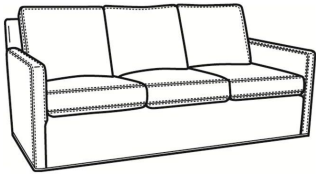

CR LAINE®

STYLE • COMFORT • COLOR

Oliver / L5740-00

DESCRIPTION:	Sofa (80W)
OUTSIDE:	80"W x 35"D x 34"H
INSIDE:	73"W x 21"D
SEAT:	19"H
ARM:	24"H
BACK RAIL:	31"H
COM:	Plain: 196 sq ft
WEIGHT:	115 lbs

L = available in leather

S = available as sleeper

Standard Features:

Box Border Back

Saddle-Stitched

May be shown with optional features

OLIVER
 Standard Seat Cushion: Mayfair Seat
 Standard Back Pillow: Fiber Back

Also available:

Oliver / 5740
 Sofa (74W)
 Outside: 74W x 35D x 34H
 Inside: 67W x 21D

Oliver / 5740-00
 Sofa (80W)
 Outside: 80W x 35D x 34H
 Inside: 73W x 21D

Oliver / 5744
 Loveseat (52W)
 Outside: 52W x 35D x 34H
 Inside: 45W x 21D

Oliver / 5745
 Chair (26.5W)
 Outside: 26.5W x 35D x 34H
 Inside: 20W x 21D

Oliver / 5745-SW
 Swivel Chair (26.5W)
 Outside: 26.5W x 35D x 34H
 Inside: 20W x 21D

Oliver / 5746
 Chair & 1/2 (45.5W)
 Outside: 45.5W x 35D x 34H
 Inside: 40W x 21D

Oliver / 5748
 Ott & 1/2 (39W X 26D)
 Outside: 39W x 26D x 16.5H
 Inside: 0W x 0D