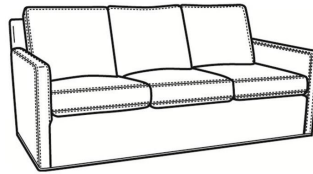

CR LAINE®

STYLE • COMFORT • COLOR

Oliver / L5740-00

DESCRIPTION:	Sofa (80W)
OUTSIDE:	80"W x 35"D x 34"H
INSIDE:	73"W x 21"D
SEAT:	19"H
ARM:	24"H
BACK RAIL:	31"H
COM:	Plain: 196 sq ft
WEIGHT:	115 lbs

L = available in leather

S = available as sleeper

Standard Features:

Box Border Back

Saddle-Stitched

May be shown with optional features

OLIVER
 Standard Seat Cushion: Mayfair Seat
 Standard Back Pillow: Fiber Back

Also available:

Oliver / 5740
 Sofa (74W)
 Outside: 74W x 35D x 34H
 Inside: 67W x 21D

Oliver / 5740-00
 Sofa (80W)
 Outside: 80W x 35D x 34H
 Inside: 73W x 21D

Oliver / 5744
 Loveseat (52W)
 Outside: 52W x 35D x 34H
 Inside: 45W x 21D

Oliver / 5745
 Chair (26.5W)
 Outside: 26.5W x 35D x 34H
 Inside: 20W x 21D

Oliver / 5745-SW
 Swivel Chair (26.5W)
 Outside: 26.5W x 35D x 34H
 Inside: 20W x 21D

Oliver / 5746
 Chair & 1/2 (45.5W)
 Outside: 45.5W x 35D x 34H
 Inside: 40W x 21D

Oliver / 5748
 Ott & 1/2 (39W X 26D)
 Outside: 39W x 26D x 16.5H
 Inside: 0W x 0D