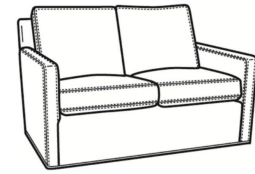

Oliver / 5740-00
 Sofa (80W)
 Outside: 80W x 35D x 34H
 Inside: 73W x 21D

Oliver / 5744
 Loveseat (52W)
 Outside: 52W x 35D x 34H
 Inside: 45W x 21D

Oliver / 5745
 Chair (26.5W)
 Outside: 26.5W x 35D x 34H
 Inside: 20W x 21D

Oliver / 5745-SW
 Swivel Chair (26.5W)
 Outside: 26.5W x 35D x 34H
 Inside: 20W x 21D

Oliver / 5746
 Chair & 1/2 (45.5W)
 Outside: 45.5W x 35D x 34H
 Inside: 40W x 21D

Oliver / 5748
 Ott & 1/2 (39W X 26D)
 Outside: 39W x 26D x 16.5H
 Inside: 0W x 0D

Oliver / 5748-ST
 Storage & 1/2 (39W X 26D)
 Outside: 39W x 26D x 17H
 Inside: 0W x 0D

Oliver / L5740
 Leather Sofa (74W)
 Outside: 74W x 35D x 34H
 Inside: 67W x 21D

Oliver / L5740-S
 Leather Queen Sleeper (75W)
 Outside: 75W x 36D x 34H
 Inside: 68W x 21D

Oliver / L5742-S
 Leather Full Sleeper (68.5W)
 Outside: 68.5W x 36D x 34H
 Inside: 61.5W x 21D

Oliver / L5744
 Leather Loveseat (52W)
 Outside: 52W x 35D x 34H
 Inside: 45W x 21D

Oliver / L5745
 Leather Chair (26.5W)
 Outside: 26.5W x 35D x 34H
 Inside: 20W x 21D