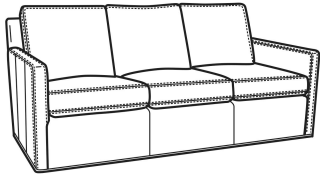

Oliver / L5740-S
Leather Queen Sleeper (75W)
Outside: 75W x 36D x 34H
Inside: 68W x 21D