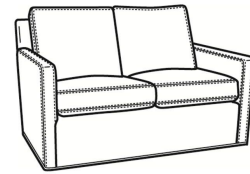

CR LAINE®

STYLE • COMFORT • COLOR

Oliver / L5740-00

DESCRIPTION:	Sofa (80W)
OUTSIDE:	80"W x 35"D x 34"H
INSIDE:	73"W x 21"D
SEAT:	19"H
ARM:	24"H
BACK RAIL:	31"H
COM:	Plain: 196 sq ft
WEIGHT:	115 lbs

L = available in leather

S = available as sleeper

Standard Features:

Box Border Back

Saddle-Stitched

May be shown with optional features

OLIVER
 Standard Seat Cushion: Mayfair Seat
 Standard Back Pillow: Fiber Back

Also available:

Oliver / 5740
 Sofa (74W)
 Outside: 74W x 35D x 34H
 Inside: 67W x 21D

Oliver / 5740-00
 Sofa (80W)
 Outside: 80W x 35D x 34H
 Inside: 73W x 21D

Oliver / 5744
 Loveseat (52W)
 Outside: 52W x 35D x 34H
 Inside: 45W x 21D

Oliver / 5745
 Chair (26.5W)
 Outside: 26.5W x 35D x 34H
 Inside: 20W x 21D

Oliver / 5745-SW
 Swivel Chair (26.5W)
 Outside: 26.5W x 35D x 34H
 Inside: 20W x 21D

Oliver / 5746
 Chair & 1/2 (45.5W)
 Outside: 45.5W x 35D x 34H
 Inside: 40W x 21D

Oliver / 5748
 Ott & 1/2 (39W X 26D)
 Outside: 39W x 26D x 16.5H
 Inside: 0W x 0D