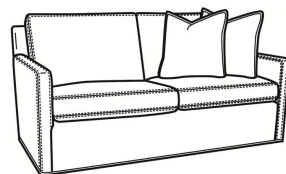

Oliver / L5745-SW
 Leather Swivel Chair (26.5W)
 Outside: 26.5W x 35D x 34H
 Inside: 20W x 21D

Oliver / L5746
 Leather Chair & 1/2 (45.5W)
 Outside: 45.5W x 35D x 34H
 Inside: 40W x 21D

Oliver / L5746-S
 Leather Twin Sleeper (45.5W)
 Outside: 45.5W x 36D x 34H
 Inside: 40W x 21D

Oliver / L5748
 Leather Ott 1/2 (39W X 26D)
 Outside: 39W x 26D x 16.5H
 Inside: 0W x 0D

Oliver / L5748-ST
 Leather Storage Ott (39W X 26D)
 Outside: 39W x 26D x 17H
 Inside: 0W x 0D

Oliver / 5740-S
 Queen Sleeper (75W)
 Outside: 75W x 36D x 34H
 Inside: 68W x 21D