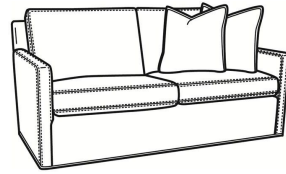

S = available as sleeper

Standard Features:

Box Border Back

Saddle-Stitched

May be shown with optional features

OLIVER
 Standard Seat Cushion: Mayfair Seat
 Standard Back Pillow: Fiber Back

Also available:

Oliver / 5740
 Sofa (74W)
 Outside: 74W x 35D x 34H
 Inside: 67W x 21D

Oliver / 5740-00
 Sofa (80W)
 Outside: 80W x 35D x 34H
 Inside: 73W x 21D

Oliver / 5744
 Loveseat (52W)
 Outside: 52W x 35D x 34H
 Inside: 45W x 21D

Oliver / 5745
 Chair (26.5W)
 Outside: 26.5W x 35D x 34H
 Inside: 20W x 21D

Oliver / 5745-SW
 Swivel Chair (26.5W)
 Outside: 26.5W x 35D x 34H
 Inside: 20W x 21D

Oliver / 5746
 Chair & 1/2 (45.5W)
 Outside: 45.5W x 35D x 34H
 Inside: 40W x 21D

Oliver / 5748
 Ott & 1/2 (39W X 26D)
 Outside: 39W x 26D x 16.5H
 Inside: 0W x 0D

Oliver / 5748-ST
 Storage & 1/2 (39W X 26D)
 Outside: 39W x 26D x 17H
 Inside: 0W x 0D

Oliver / L5740
 Leather Sofa (74W)
 Outside: 74W x 35D x 34H
 Inside: 67W x 21D

Oliver / L5740-S
 Leather Queen Sleeper (75W)
 Outside: 75W x 36D x 34H
 Inside: 68W x 21D