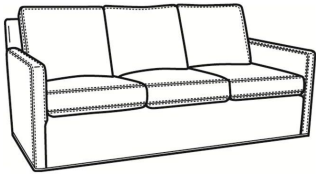

CR LAINE®

STYLE • COMFORT • COLOR

Oliver / L5744

DESCRIPTION:	Loveseat (52W)
OUTSIDE:	52"W x 35"D x 34"H
INSIDE:	45"W x 21"D
SEAT:	19"H
ARM:	24"H
BACK RAIL:	31"H
COM:	Plain: 141 sq ft
WEIGHT:	80 lbs

L = available in leather

S = available as sleeper

Standard Features:

Box Border Back

Saddle-Stitched

May be shown with optional features

Standard Seat Cushion:	OLIVER Mayfair Seat
Standard Back Pillow:	Fiber Back

Also available:

Oliver / 5740
Sofa (74W)
Outside: 74W x 35D x 34H
Inside: 67W x 21D

Oliver / 5740-00
Sofa (80W)
Outside: 80W x 35D x 34H
Inside: 73W x 21D

Oliver / 5744
Loveseat (52W)
Outside: 52W x 35D x 34H
Inside: 45W x 21D

Oliver / 5745
Chair (26.5W)
Outside: 26.5W x 35D x 34H
Inside: 20W x 21D

Oliver / 5745-SW
Swivel Chair (26.5W)
Outside: 26.5W x 35D x 34H
Inside: 20W x 21D

Oliver / 5746
Chair & 1/2 (45.5W)
Outside: 45.5W x 35D x 34H
Inside: 40W x 21D

Oliver / 5748
 Ott & 1/2 (39W X 26D)
 Outside: 39W x 26D x 16.5H
 Inside: 0W x 0D