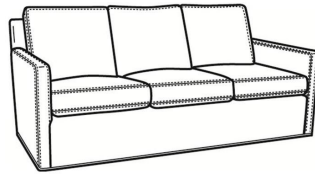

CR LAINE®

STYLE • COMFORT • COLOR

Oliver / L5744

DESCRIPTION:	Loveseat (52W)
OUTSIDE:	52"W x 35"D x 34"H
INSIDE:	45"W x 21"D
SEAT:	19"H
ARM:	24"H
BACK RAIL:	31"H
COM:	Plain: 141 sq ft
WEIGHT:	80 lbs

L = available in leather

S = available as sleeper

Standard Features:

Box Border Back

Saddle-Stitched

May be shown with optional features

Standard Seat Cushion:	OLIVER Mayfair Seat
Standard Back Pillow:	Fiber Back

Also available:

Oliver / 5740
Sofa (74W)
Outside: 74W x 35D x 34H
Inside: 67W x 21D

Oliver / 5740-00
Sofa (80W)
Outside: 80W x 35D x 34H
Inside: 73W x 21D

Oliver / 5744
Loveseat (52W)
Outside: 52W x 35D x 34H
Inside: 45W x 21D

Oliver / 5745
Chair (26.5W)
Outside: 26.5W x 35D x 34H
Inside: 20W x 21D

Oliver / 5745-SW
Swivel Chair (26.5W)
Outside: 26.5W x 35D x 34H
Inside: 20W x 21D

Oliver / 5746
Chair & 1/2 (45.5W)
Outside: 45.5W x 35D x 34H
Inside: 40W x 21D

Oliver / 5748
 Ott & 1/2 (39W X 26D)
 Outside: 39W x 26D x 16.5H
 Inside: 0W x 0D