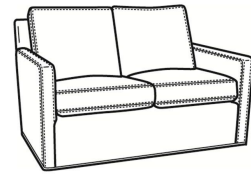

CR LAINE®

STYLE • COMFORT • COLOR

Oliver / L5744

DESCRIPTION:	Loveseat (52W)
OUTSIDE:	52"W x 35"D x 34"H
INSIDE:	45"W x 21"D
SEAT:	19"H
ARM:	24"H
BACK RAIL:	31"H
COM:	Plain: 141 sq ft
WEIGHT:	80 lbs

L = available in leather

S = available as sleeper

Standard Features:

Box Border Back

Saddle-Stitched

May be shown with optional features

Standard Seat Cushion:	OLIVER Mayfair Seat
Standard Back Pillow:	Fiber Back

Also available:

Oliver / 5740
Sofa (74W)
Outside: 74W x 35D x 34H
Inside: 67W x 21D

Oliver / 5740-00
Sofa (80W)
Outside: 80W x 35D x 34H
Inside: 73W x 21D

Oliver / 5744
Loveseat (52W)
Outside: 52W x 35D x 34H
Inside: 45W x 21D

Oliver / 5745
Chair (26.5W)
Outside: 26.5W x 35D x 34H
Inside: 20W x 21D