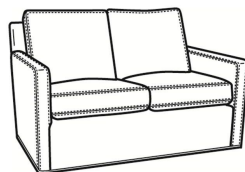

CR LAINE®

STYLE • COMFORT • COLOR

Oliver / L5746-S

| | |
|--------------|----------------------|
| DESCRIPTION: | Twin Sleeper (45.5W) |
| OUTSIDE: | 45.5"W x 36"D x 34"H |
| INSIDE: | 40"W x 21"D |
| SEAT: | 20"H |
| ARM: | 24"H |
| BACK RAIL: | 31"H |
| COM: | Plain: 144 sq ft |
| WEIGHT: | 155 lbs |

L = available in leather

S = available as sleeper

Standard Features:

Box Border Back

Saddle-Stitched

Twin Sleeper Mattress Size: 32W x 72L x 5H

Length when extended: 90L

May be shown with optional features

OLIVER

| | |
|------------------------|--------------|
| Standard Seat Cushion: | Mayfair Seat |
| Standard Back Pillow: | Fiber Back |

Also available:

Oliver / L5747
Leather Ottoman (25.5W X 19D)
Outside: 25.5W x 19D x 16.5H
Inside: 0W x 0D

Oliver / 5747
Ottoman (25.5W X 19D)
Outside: 25.5W x 19D x 16.5H
Inside: 0W x 0D

Oliver / 5740
Sofa (74W)
Outside: 74W x 35D x 34H
Inside: 67W x 21D

Oliver / 5740-00
Sofa (80W)
Outside: 80W x 35D x 34H
Inside: 73W x 21D