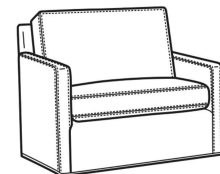

Oliver / L5742-S
Leather Full Sleeper (68.5W)
Outside: 68.5W x 36D x 34H
Inside: 61.5W x 21D

Oliver / L5744
Leather Loveseat (52W)
Outside: 52W x 35D x 34H
Inside: 45W x 21D

Oliver / L5745
Leather Chair (26.5W)
Outside: 26.5W x 35D x 34H
Inside: 20W x 21D

Oliver / L5745-SW
Leather Swivel Chair (26.5W)
Outside: 26.5W x 35D x 34H
Inside: 20W x 21D

Oliver / L5746
Leather Chair & 1/2 (45.5W)
Outside: 45.5W x 35D x 34H
Inside: 40W x 21D

Oliver / L5748
Leather Ott 1/2 (39W X 26D)
Outside: 39W x 26D x 16.5H
Inside: 0W x 0D