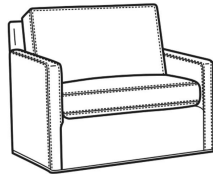

Oliver / L5745-SW
Leather Swivel Chair (26.5W)
Outside: 26.5W x 35D x 34H
Inside: 20W x 21D

Oliver / L5746
Leather Chair & 1/2 (45.5W)
Outside: 45.5W x 35D x 34H
Inside: 40W x 21D

Oliver / L5748
Leather Ott 1/2 (39W X 26D)
Outside: 39W x 26D x 16.5H
Inside: 0W x 0D

Oliver / L5748-ST
Leather Storage Ott (39W X 26D)
Outside: 39W x 26D x 17H
Inside: 0W x 0D

Oliver / 5740-S
Queen Sleeper (75W)
Outside: 75W x 36D x 34H
Inside: 68W x 21D

Oliver / 5742-S
Full Sleeper (68.5W)
Outside: 68.5W x 36D x 34H
Inside: 61.5W x 21D