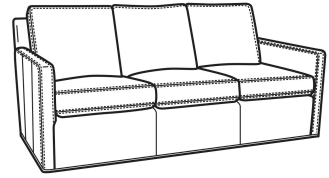

Oliver / L5740-S
Leather Queen Sleeper (75W)
Outside: 75W x 36D x 34H
Inside: 68W x 21D