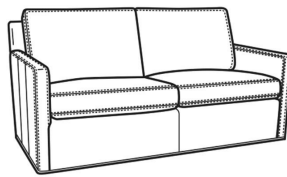

Oliver / 5744
Loveseat (52W)
Outside: 52W x 35D x 34H
Inside: 45W x 21D

Oliver / 5745
Chair (26.5W)
Outside: 26.5W x 35D x 34H
Inside: 20W x 21D

Oliver / 5745-SW
Swivel Chair (26.5W)
Outside: 26.5W x 35D x 34H
Inside: 20W x 21D

Oliver / 5746
Chair & 1/2 (45.5W)
Outside: 45.5W x 35D x 34H
Inside: 40W x 21D

Oliver / 5748
Ott & 1/2 (39W X 26D)
Outside: 39W x 26D x 16.5H
Inside: 0W x 0D

Oliver / 5748-ST
Storage & 1/2 (39W X 26D)
Outside: 39W x 26D x 17H
Inside: 0W x 0D

Oliver / L5740
Leather Sofa (74W)
Outside: 74W x 35D x 34H
Inside: 67W x 21D

Oliver / L5740-00
Leather Sofa (80W)
Outside: 80W x 35D x 34H
Inside: 73W x 21D

Oliver / L5740-S
Leather Queen Sleeper (75W)
Outside: 75W x 36D x 34H
Inside: 68W x 21D