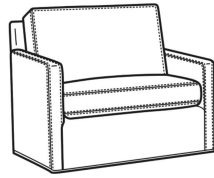

L = available in leather

S = available as sleeper

Standard Features:

Box Border Back

Saddle-Stitched

Twin Sleeper Mattress Size: 32W x 72L x 5H

Length when extended: 90L

May be shown with optional features

OLIVER

| | |
|------------------------|--------------|
| Standard Seat Cushion: | Mayfair Seat |
| Standard Back Pillow: | Fiber Back |

Also available:

Oliver / L5747
Leather Ottoman (25.5W X 19D)
Outside: 25.5W x 19D x 16.5H
Inside: 0W x 0D

Oliver / 5747
Ottoman (25.5W X 19D)
Outside: 25.5W x 19D x 16.5H
Inside: 0W x 0D

Oliver / 5740
Sofa (74W)
Outside: 74W x 35D x 34H
Inside: 67W x 21D

Oliver / 5740-00
Sofa (80W)
Outside: 80W x 35D x 34H
Inside: 73W x 21D

Oliver / 5744
Loveseat (52W)
Outside: 52W x 35D x 34H
Inside: 45W x 21D

Oliver / 5745
Chair (26.5W)
Outside: 26.5W x 35D x 34H
Inside: 20W x 21D

Oliver / 5745-SW
Swivel Chair (26.5W)
Outside: 26.5W x 35D x 34H
Inside: 20W x 21D