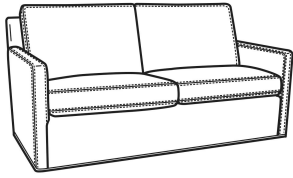

Oliver / L5745-SW
Leather Swivel Chair (26.5W)
Outside: 26.5W x 35D x 34H
Inside: 20W x 21D

Oliver / L5746
Leather Chair & 1/2 (45.5W)
Outside: 45.5W x 35D x 34H
Inside: 40W x 21D

Oliver / L5748
Leather Ott 1/2 (39W X 26D)
Outside: 39W x 26D x 16.5H
Inside: 0W x 0D

Oliver / L5748-ST
Leather Storage Ott (39W X 26D)
Outside: 39W x 26D x 17H
Inside: 0W x 0D

Oliver / 5740-S
Queen Sleeper (75W)
Outside: 75W x 36D x 34H
Inside: 68W x 21D

Oliver / 5742-S
Full Sleeper (68.5W)
Outside: 68.5W x 36D x 34H
Inside: 61.5W x 21D