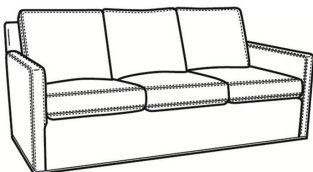

L = available in leather

S = available as sleeper

Standard Features:

Box Border Back

Saddle-Stitched

Twin Sleeper Mattress Size: 32W x 72L x 5H

Length when extended: 90L

May be shown with optional features

OLIVER

| | |
|------------------------|--------------|
| Standard Seat Cushion: | Mayfair Seat |
| Standard Back Pillow: | Fiber Back |

Also available:

Oliver / L5747
Leather Ottoman (25.5W X 19D)
Outside: 25.5W x 19D x 16.5H
Inside: 0W x 0D

Oliver / 5747
Ottoman (25.5W X 19D)
Outside: 25.5W x 19D x 16.5H
Inside: 0W x 0D

Oliver / 5740
Sofa (74W)
Outside: 74W x 35D x 34H
Inside: 67W x 21D

Oliver / 5740-00
Sofa (80W)
Outside: 80W x 35D x 34H
Inside: 73W x 21D

Oliver / 5744
Loveseat (52W)
Outside: 52W x 35D x 34H
Inside: 45W x 21D

Oliver / 5745
Chair (26.5W)
Outside: 26.5W x 35D x 34H
Inside: 20W x 21D

Oliver / 5745-SW
Swivel Chair (26.5W)
Outside: 26.5W x 35D x 34H
Inside: 20W x 21D