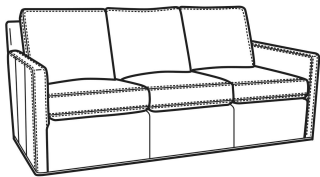

Oliver / 5744
Loveseat (52W)
Outside: 52W x 35D x 34H
Inside: 45W x 21D

Oliver / 5745
Chair (26.5W)
Outside: 26.5W x 35D x 34H
Inside: 20W x 21D

Oliver / 5745-SW
Swivel Chair (26.5W)
Outside: 26.5W x 35D x 34H
Inside: 20W x 21D

Oliver / 5746
Chair & 1/2 (45.5W)
Outside: 45.5W x 35D x 34H
Inside: 40W x 21D

Oliver / 5748
Ott & 1/2 (39W X 26D)
Outside: 39W x 26D x 16.5H
Inside: 0W x 0D

Oliver / 5748-ST
Storage & 1/2 (39W X 26D)
Outside: 39W x 26D x 17H
Inside: 0W x 0D

Oliver / L5740
Leather Sofa (74W)
Outside: 74W x 35D x 34H
Inside: 67W x 21D

Oliver / L5740-00
Leather Sofa (80W)
Outside: 80W x 35D x 34H
Inside: 73W x 21D

Oliver / L5740-S
Leather Queen Sleeper (75W)
Outside: 75W x 36D x 34H
Inside: 68W x 21D