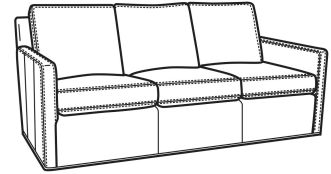

Oliver / 5744
Loveseat (52W)
Outside: 52W x 35D x 34H
Inside: 45W x 21D

Oliver / 5745
Chair (26.5W)
Outside: 26.5W x 35D x 34H
Inside: 20W x 21D

Oliver / 5745-SW
Swivel Chair (26.5W)
Outside: 26.5W x 35D x 34H
Inside: 20W x 21D

Oliver / 5746
Chair & 1/2 (45.5W)
Outside: 45.5W x 35D x 34H
Inside: 40W x 21D

Oliver / 5748
Ott & 1/2 (39W X 26D)
Outside: 39W x 26D x 16.5H
Inside: 0W x 0D

Oliver / 5748-ST
Storage & 1/2 (39W X 26D)
Outside: 39W x 26D x 17H
Inside: 0W x 0D

Oliver / L5740
Leather Sofa (74W)
Outside: 74W x 35D x 34H
Inside: 67W x 21D

Oliver / L5740-00
Leather Sofa (80W)
Outside: 80W x 35D x 34H
Inside: 73W x 21D

Oliver / L5740-S
Leather Queen Sleeper (75W)
Outside: 75W x 36D x 34H
Inside: 68W x 21D