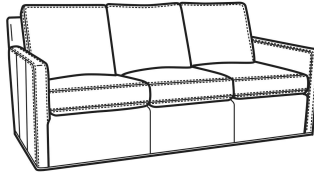

L = available in leather

S = available as sleeper

Standard Features:

Box Border Back

Saddle-Stitched

Twin Sleeper Mattress Size: 32W x 72L x 5H

Length when extended: 90L

May be shown with optional features

Oliver / 5747
Ottoman (25.5W X 19D)
Outside: 25.5W x 19D x 16.5H
Inside: 0W x 0D

Oliver / 5740
Sofa (74W)
Outside: 74W x 35D x 34H
Inside: 67W x 21D

Oliver / 5740-00
Sofa (80W)
Outside: 80W x 35D x 34H
Inside: 73W x 21D

Oliver / 5744
Loveseat (52W)
Outside: 52W x 35D x 34H
Inside: 45W x 21D

Oliver / 5745
Chair (26.5W)
Outside: 26.5W x 35D x 34H
Inside: 20W x 21D

Oliver / 5745-SW
Swivel Chair (26.5W)
Outside: 26.5W x 35D x 34H
Inside: 20W x 21D

Oliver / 5746
Chair & 1/2 (45.5W)
Outside: 45.5W x 35D x 34H
Inside: 40W x 21D

Oliver / 5748
Ott & 1/2 (39W X 26D)
Outside: 39W x 26D x 16.5H
Inside: 0W x 0D

Oliver / 5748-ST
Storage & 1/2 (39W X 26D)
Outside: 39W x 26D x 17H
Inside: 0W x 0D