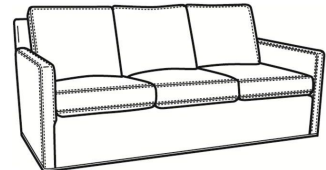

L = available in leather

S = available as sleeper

Standard Features:

Box Border Back

Saddle-Stitched

Twin Sleeper Mattress Size: 32W x 72L x 5H

Length when extended: 90L

May be shown with optional features

OLIVER

| | |
|------------------------|--------------|
| Standard Seat Cushion: | Mayfair Seat |
| Standard Back Pillow: | Fiber Back |

Also available:

Oliver / L5747
Leather Ottoman (25.5W X 19D)
Outside: 25.5W x 19D x 16.5H
Inside: 0W x 0D

Oliver / 5747
Ottoman (25.5W X 19D)
Outside: 25.5W x 19D x 16.5H
Inside: 0W x 0D

Oliver / 5740
Sofa (74W)
Outside: 74W x 35D x 34H
Inside: 67W x 21D

Oliver / 5740-00
Sofa (80W)
Outside: 80W x 35D x 34H
Inside: 73W x 21D

Oliver / 5744
Loveseat (52W)
Outside: 52W x 35D x 34H
Inside: 45W x 21D

Oliver / 5745
Chair (26.5W)
Outside: 26.5W x 35D x 34H
Inside: 20W x 21D

Oliver / 5745-SW
Swivel Chair (26.5W)
Outside: 26.5W x 35D x 34H
Inside: 20W x 21D