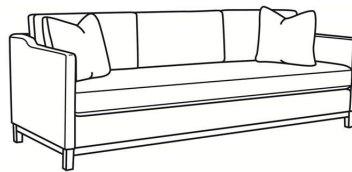

CR LAINE®

STYLE • COMFORT • COLOR

Ryan / L6000-20

DESCRIPTION:	Sofa (84W)
OUTSIDE:	84"W x 36.5"D x 35"H
INSIDE:	78"W x 22"D
SEAT:	20.5"H
ARM:	27"H
BACK RAIL:	29"H
COM:	Plain: 199 sq ft
WEIGHT:	150 lbs

L = available in leather

Standard Features:

Box Border Back

Saddle-Stitched

Oak wood base. Wood grain pattern is a natural characteristic of oak

May be shown with optional features

RYAN

Standard Seat Cushion: Mayfair Seat
Standard Back Pillow: Fiber Back

Also available:

Ryan / 6000-01
Long Sofa (96W)
Outside: 96W x 36.5D x 35H
Inside: 90W x 22D

Ryan / 6000-01B
Long Sofa (96W)
Outside: 96W x 36.5D x 35H
Inside: 90W x 22D

Ryan / 6000-20
Sofa (84W)
Outside: 84W x 36.5D x 35H
Inside: 78W x 22D

Ryan / 6000-20B
Sofa (84W)
Outside: 84W x 36.5D x 35H
Inside: 78W x 22D

Ryan / L6000-01
Leather Long Sofa (96W)
Outside: 96W x 36.5D x 35H
Inside: 90W x 22D

Ryan / L6000-01B
Leather Long Sofa (96W)
Outside: 96W x 36.5D x 35H
Inside: 90W x 22D