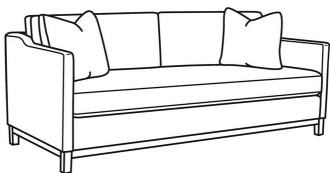

CR LAINE®

STYLE • COMFORT • COLOR

Ryan / L6000-20

DESCRIPTION:	Sofa (84W)
OUTSIDE:	84"W x 36.5"D x 35"H
INSIDE:	78"W x 22"D
SEAT:	20.5"H
ARM:	27"H
BACK RAIL:	29"H
COM:	Plain: 199 sq ft
WEIGHT:	150 lbs

L = available in leather

Standard Features:

Box Border Back

Saddle-Stitched

Oak wood base. Wood grain pattern is a natural characteristic of oak

May be shown with optional features

RYAN

Standard Seat Cushion: Mayfair Seat
Standard Back Pillow: Fiber Back

Also available:

Ryan / 6000-01
Long Sofa (96W)
Outside: 96W x 36.5D x 35H
Inside: 90W x 22D

Ryan / 6000-01B
Long Sofa (96W)
Outside: 96W x 36.5D x 35H
Inside: 90W x 22D

Ryan / 6000-20
Sofa (84W)
Outside: 84W x 36.5D x 35H
Inside: 78W x 22D

Ryan / 6000-20B
Sofa (84W)
Outside: 84W x 36.5D x 35H
Inside: 78W x 22D

Ryan / L6000-01
Leather Long Sofa (96W)
Outside: 96W x 36.5D x 35H
Inside: 90W x 22D

Ryan / L6000-01B
Leather Long Sofa (96W)
Outside: 96W x 36.5D x 35H
Inside: 90W x 22D