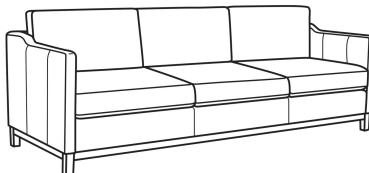

CR LAINE®

STYLE • COMFORT • COLOR

Ryan / L6000-20

DESCRIPTION:	Sofa (84W)
OUTSIDE:	84"W x 36.5"D x 35"H
INSIDE:	78"W x 22"D
SEAT:	20.5"H
ARM:	27"H
BACK RAIL:	29"H
COM:	Plain: 199 sq ft
WEIGHT:	150 lbs

L = available in leather

Standard Features:

Box Border Back

Saddle-Stitched

Oak wood base. Wood grain pattern is a natural characteristic of oak

May be shown with optional features

RYAN

Standard Seat Cushion: Mayfair Seat
Standard Back Pillow: Fiber Back

Also available:

Ryan / 6000-01
Long Sofa (96W)
Outside: 96W x 36.5D x 35H
Inside: 90W x 22D

Ryan / 6000-01B
Long Sofa (96W)
Outside: 96W x 36.5D x 35H
Inside: 90W x 22D

Ryan / 6000-20
Sofa (84W)
Outside: 84W x 36.5D x 35H
Inside: 78W x 22D

Ryan / 6000-20B
Sofa (84W)
Outside: 84W x 36.5D x 35H
Inside: 78W x 22D

Ryan / L6000-01
Leather Long Sofa (96W)
Outside: 96W x 36.5D x 35H
Inside: 90W x 22D

Ryan / L6000-01B
Leather Long Sofa (96W)
Outside: 96W x 36.5D x 35H
Inside: 90W x 22D