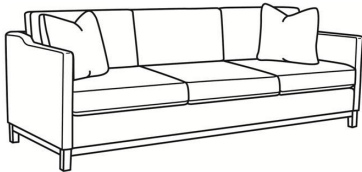

CR LAINE®

STYLE • COMFORT • COLOR

Ryan / L6000-20

DESCRIPTION:	Sofa (84W)
OUTSIDE:	84"W x 36.5"D x 35"H
INSIDE:	78"W x 22"D
SEAT:	20.5"H
ARM:	27"H
BACK RAIL:	29"H
COM:	Plain: 199 sq ft
WEIGHT:	150 lbs

L = available in leather

Standard Features:

Box Border Back

Saddle-Stitched

Oak wood base. Wood grain pattern is a natural characteristic of oak

May be shown with optional features

RYAN

Standard Seat Cushion: Mayfair Seat
Standard Back Pillow: Fiber Back

Also available:

Ryan / 6000-01
Long Sofa (96W)
Outside: 96W x 36.5D x 35H
Inside: 90W x 22D

Ryan / 6000-01B
Long Sofa (96W)
Outside: 96W x 36.5D x 35H
Inside: 90W x 22D

Ryan / 6000-20
Sofa (84W)
Outside: 84W x 36.5D x 35H
Inside: 78W x 22D

Ryan / 6000-20B
Sofa (84W)
Outside: 84W x 36.5D x 35H
Inside: 78W x 22D

Ryan / L6000-01
Leather Long Sofa (96W)
Outside: 96W x 36.5D x 35H
Inside: 90W x 22D

Ryan / L6000-01B
Leather Long Sofa (96W)
Outside: 96W x 36.5D x 35H
Inside: 90W x 22D