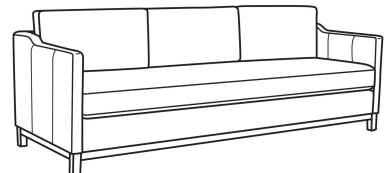

Standard Features:

Box Border Back

Saddle-Stitched

Oak wood base. Wood grain pattern is a natural characteristic of oak

May be shown with optional features

RYAN

Standard Seat Cushion: Mayfair Seat
Standard Back Pillow: Fiber Back

Also available:

Ryan / 6000-01
Long Sofa (96W)
Outside: 96W x 36.5D x 35H
Inside: 90W x 22D

Ryan / 6000-01B
Long Sofa (96W)
Outside: 96W x 36.5D x 35H
Inside: 90W x 22D

Ryan / 6000-20
Sofa (84W)
Outside: 84W x 36.5D x 35H
Inside: 78W x 22D

Ryan / 6000-20B
Sofa (84W)
Outside: 84W x 36.5D x 35H
Inside: 78W x 22D

Ryan / L6000-01
Leather Long Sofa (96W)
Outside: 96W x 36.5D x 35H
Inside: 90W x 22D

Ryan / L6000-01B
Leather Long Sofa (96W)
Outside: 96W x 36.5D x 35H
Inside: 90W x 22D

Ryan / L6000-20B
Leather Sofa (84W)
Outside: 84W x 36.5D x 35H
Inside: 78W x 22D