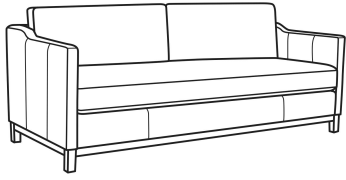

CR LAINE®

STYLE • COMFORT • COLOR

Ryan / L6000-20

DESCRIPTION:	Sofa (84W)
OUTSIDE:	84"W x 36.5"D x 35"H
INSIDE:	78"W x 22"D
SEAT:	20.5"H
ARM:	27"H
BACK RAIL:	29"H
COM:	Plain: 199 sq ft
WEIGHT:	150 lbs

L = available in leather

Standard Features:

Box Border Back

Saddle-Stitched

Oak wood base. Wood grain pattern is a natural characteristic of oak

May be shown with optional features

RYAN

Standard Seat Cushion: Mayfair Seat
Standard Back Pillow: Fiber Back

Also available:

Ryan / 6000-01
Long Sofa (96W)
Outside: 96W x 36.5D x 35H
Inside: 90W x 22D

Ryan / 6000-01B
Long Sofa (96W)
Outside: 96W x 36.5D x 35H
Inside: 90W x 22D

Ryan / 6000-20
Sofa (84W)
Outside: 84W x 36.5D x 35H
Inside: 78W x 22D

Ryan / 6000-20B
Sofa (84W)
Outside: 84W x 36.5D x 35H
Inside: 78W x 22D

Ryan / L6000-01
Leather Long Sofa (96W)
Outside: 96W x 36.5D x 35H
Inside: 90W x 22D

Ryan / L6000-01B
Leather Long Sofa (96W)
Outside: 96W x 36.5D x 35H
Inside: 90W x 22D