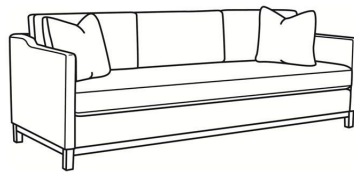

CR LAINE®

STYLE • COMFORT • COLOR

Ryan / L6000-20B

DESCRIPTION:	Sofa (84W)
OUTSIDE:	84"W x 36.5"D x 35"H
INSIDE:	78"W x 22"D
SEAT:	20.5"H
ARM:	27"H
BACK RAIL:	29"H
COM:	Plain: 193 sq ft
WEIGHT:	150 lbs

L = available in leather

Standard Features:

Box Border Back

Saddle-Stitched

Oak wood base. Wood grain pattern is a natural characteristic of oak

May be shown with optional features

RYAN

Standard Seat Cushion:	Mayfair Seat
Standard Back Pillow:	Fiber Back

Also available:

Ryan / 6000-01
Long Sofa (96W)
Outside: 96W x 36.5D x 35H
Inside: 90W x 22D

Ryan / 6000-01B
Long Sofa (96W)
Outside: 96W x 36.5D x 35H
Inside: 90W x 22D

Ryan / 6000-20
Sofa (84W)
Outside: 84W x 36.5D x 35H
Inside: 78W x 22D

Ryan / 6000-20B
Sofa (84W)
Outside: 84W x 36.5D x 35H
Inside: 78W x 22D

Ryan / L6000-01
Leather Long Sofa (96W)
Outside: 96W x 36.5D x 35H
Inside: 90W x 22D

Ryan / L6000-01B
Leather Long Sofa (96W)
Outside: 96W x 36.5D x 35H
Inside: 90W x 22D