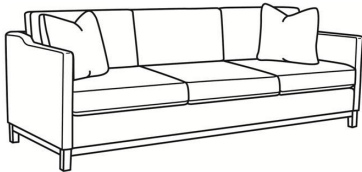

CR LAINE®

STYLE • COMFORT • COLOR

Ryan / L6000-20B

DESCRIPTION:	Sofa (84W)
OUTSIDE:	84"W x 36.5"D x 35"H
INSIDE:	78"W x 22"D
SEAT:	20.5"H
ARM:	27"H
BACK RAIL:	29"H
COM:	Plain: 193 sq ft
WEIGHT:	150 lbs

L = available in leather

Standard Features:

Box Border Back

Saddle-Stitched

Oak wood base. Wood grain pattern is a natural characteristic of oak

May be shown with optional features

RYAN

Standard Seat Cushion:	Mayfair Seat
Standard Back Pillow:	Fiber Back

Also available:

Ryan / 6000-01
Long Sofa (96W)
Outside: 96W x 36.5D x 35H
Inside: 90W x 22D

Ryan / 6000-01B
Long Sofa (96W)
Outside: 96W x 36.5D x 35H
Inside: 90W x 22D

Ryan / 6000-20
Sofa (84W)
Outside: 84W x 36.5D x 35H
Inside: 78W x 22D

Ryan / 6000-20B
Sofa (84W)
Outside: 84W x 36.5D x 35H
Inside: 78W x 22D

Ryan / L6000-01
Leather Long Sofa (96W)
Outside: 96W x 36.5D x 35H
Inside: 90W x 22D

Ryan / L6000-01B
Leather Long Sofa (96W)
Outside: 96W x 36.5D x 35H
Inside: 90W x 22D