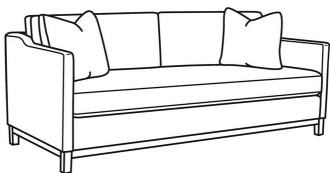

CR LAINE®

STYLE • COMFORT • COLOR

Ryan / L6000-20B

DESCRIPTION:	Sofa (84W)
OUTSIDE:	84"W x 36.5"D x 35"H
INSIDE:	78"W x 22"D
SEAT:	20.5"H
ARM:	27"H
BACK RAIL:	29"H
COM:	Plain: 193 sq ft
WEIGHT:	150 lbs

L = available in leather

Standard Features:

Box Border Back

Saddle-Stitched

Oak wood base. Wood grain pattern is a natural characteristic of oak

May be shown with optional features

RYAN

Standard Seat Cushion:	Mayfair Seat
Standard Back Pillow:	Fiber Back

Also available:

Ryan / 6000-01
Long Sofa (96W)
Outside: 96W x 36.5D x 35H
Inside: 90W x 22D

Ryan / 6000-01B
Long Sofa (96W)
Outside: 96W x 36.5D x 35H
Inside: 90W x 22D

Ryan / 6000-20
Sofa (84W)
Outside: 84W x 36.5D x 35H
Inside: 78W x 22D

Ryan / 6000-20B
Sofa (84W)
Outside: 84W x 36.5D x 35H
Inside: 78W x 22D

Ryan / L6000-01
Leather Long Sofa (96W)
Outside: 96W x 36.5D x 35H
Inside: 90W x 22D

Ryan / L6000-01B
Leather Long Sofa (96W)
Outside: 96W x 36.5D x 35H
Inside: 90W x 22D