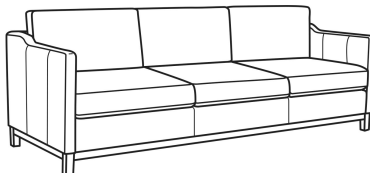

CR LAINE®

STYLE • COMFORT • COLOR

Ryan / L6000-20B

DESCRIPTION:	Sofa (84W)
OUTSIDE:	84"W x 36.5"D x 35"H
INSIDE:	78"W x 22"D
SEAT:	20.5"H
ARM:	27"H
BACK RAIL:	29"H
COM:	Plain: 193 sq ft
WEIGHT:	150 lbs

L = available in leather

Standard Features:

Box Border Back

Saddle-Stitched

Oak wood base. Wood grain pattern is a natural characteristic of oak

May be shown with optional features

RYAN

Standard Seat Cushion:	Mayfair Seat
Standard Back Pillow:	Fiber Back

Also available:

Ryan / 6000-01
Long Sofa (96W)
Outside: 96W x 36.5D x 35H
Inside: 90W x 22D

Ryan / 6000-01B
Long Sofa (96W)
Outside: 96W x 36.5D x 35H
Inside: 90W x 22D

Ryan / 6000-20
Sofa (84W)
Outside: 84W x 36.5D x 35H
Inside: 78W x 22D

Ryan / 6000-20B
Sofa (84W)
Outside: 84W x 36.5D x 35H
Inside: 78W x 22D

Ryan / L6000-01
Leather Long Sofa (96W)
Outside: 96W x 36.5D x 35H
Inside: 90W x 22D

Ryan / L6000-01B
Leather Long Sofa (96W)
Outside: 96W x 36.5D x 35H
Inside: 90W x 22D