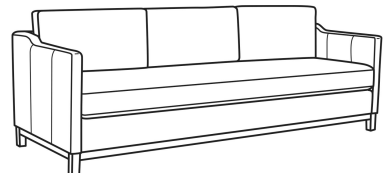

CR LAINE®

STYLE • COMFORT • COLOR

Ryan / L6000-20B

DESCRIPTION:	Sofa (84W)
OUTSIDE:	84"W x 36.5"D x 35"H
INSIDE:	78"W x 22"D
SEAT:	20.5"H
ARM:	27"H
BACK RAIL:	29"H
COM:	Plain: 193 sq ft
WEIGHT:	150 lbs

L = available in leather

Standard Features:

Box Border Back

Saddle-Stitched

Oak wood base. Wood grain pattern is a natural characteristic of oak

May be shown with optional features

RYAN

Standard Seat Cushion:	Mayfair Seat
Standard Back Pillow:	Fiber Back

Also available:

Ryan / 6000-01
Long Sofa (96W)
Outside: 96W x 36.5D x 35H
Inside: 90W x 22D

Ryan / 6000-01B
Long Sofa (96W)
Outside: 96W x 36.5D x 35H
Inside: 90W x 22D

Ryan / 6000-20
Sofa (84W)
Outside: 84W x 36.5D x 35H
Inside: 78W x 22D

Ryan / 6000-20B
Sofa (84W)
Outside: 84W x 36.5D x 35H
Inside: 78W x 22D

Ryan / L6000-01
Leather Long Sofa (96W)
Outside: 96W x 36.5D x 35H
Inside: 90W x 22D

Ryan / L6000-01B
Leather Long Sofa (96W)
Outside: 96W x 36.5D x 35H
Inside: 90W x 22D