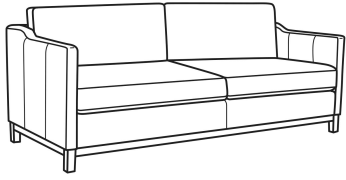

CR LAINE®

STYLE • COMFORT • COLOR

Ryan / L6000-20B

DESCRIPTION:	Sofa (84W)
OUTSIDE:	84"W x 36.5"D x 35"H
INSIDE:	78"W x 22"D
SEAT:	20.5"H
ARM:	27"H
BACK RAIL:	29"H
COM:	Plain: 193 sq ft
WEIGHT:	150 lbs

L = available in leather

Standard Features:

Box Border Back

Saddle-Stitched

Oak wood base. Wood grain pattern is a natural characteristic of oak

May be shown with optional features

RYAN

Standard Seat Cushion:	Mayfair Seat
Standard Back Pillow:	Fiber Back

Also available:

Ryan / 6000-01
Long Sofa (96W)
Outside: 96W x 36.5D x 35H
Inside: 90W x 22D

Ryan / 6000-01B
Long Sofa (96W)
Outside: 96W x 36.5D x 35H
Inside: 90W x 22D

Ryan / 6000-20
Sofa (84W)
Outside: 84W x 36.5D x 35H
Inside: 78W x 22D

Ryan / 6000-20B
Sofa (84W)
Outside: 84W x 36.5D x 35H
Inside: 78W x 22D

Ryan / L6000-01
Leather Long Sofa (96W)
Outside: 96W x 36.5D x 35H
Inside: 90W x 22D

Ryan / L6000-01B
Leather Long Sofa (96W)
Outside: 96W x 36.5D x 35H
Inside: 90W x 22D