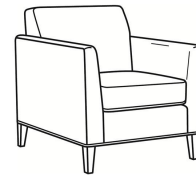

## Westport / L6700-02

DESCRIPTION:	Apt Sofa (79W)
OUTSIDE:	79"W x 35"D x 35"H
INSIDE:	70"W x 21.5"D
SEAT:	20.5"H
ARM:	28"H
COM:	Plain: 185 sq ft
WEIGHT:	165 lbs

**L** = available in leather

## WESTPORT

Standard Seat Cushion: Hallmark Seat

### Also available:

Westport / 6700-00  
Sofa (85W)  
Outside: 85W x 35D x 35H  
Inside: 76W x 21.5D

Westport / 6700-02  
Apt Sofa (79W)  
Outside: 79W x 35D x 35H  
Inside: 70W x 21.5D

Westport / 6700-05  
Chair (32.5W)  
Outside: 32.5W x 35D x 35H  
Inside: 23.5W x 21.5D