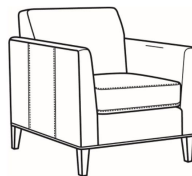

## Westport / L6700-02

DESCRIPTION:	Apt Sofa (79W)
OUTSIDE:	79"W x 35"D x 35"H
INSIDE:	70"W x 21.5"D
SEAT:	20.5"H
ARM:	28"H
COM:	Plain: 185 sq ft
WEIGHT:	165 lbs

**L** = available in leather

### Also available:

Westport / 6700-00  
Sofa (85W)  
Outside: 85W x 35D x 35H  
Inside: 76W x 21.5D

Westport / 6700-02  
Apt Sofa (79W)  
Outside: 79W x 35D x 35H  
Inside: 70W x 21.5D

Westport / 6700-05  
Chair (32.5W)  
Outside: 32.5W x 35D x 35H  
Inside: 23.5W x 21.5D

Westport / L6700-00  
Leather Sofa (85W)  
Outside: 85W x 35D x 35H  
Inside: 76W x 21.5D

Westport / L6700-05  
Leather Chair (32.5W)  
Outside: 32.5W x 35D x 35H  
Inside: 23.5W x 21.5D