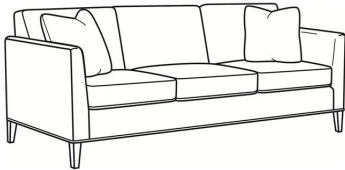

## Westport / L6700-02

DESCRIPTION:	Apt Sofa (79W)
OUTSIDE:	79"W x 35"D x 35"H
INSIDE:	70"W x 21.5"D
SEAT:	20.5"H
ARM:	28"H
COM:	Plain: 185 sq ft
WEIGHT:	165 lbs

**L** = available in leather

### Standard Features:

Tight Back

French Seamed

May be shown with optional features

## WESTPORT

Standard Seat Cushion: Hallmark Seat

### Also available:

Westport / 6700-00  
Sofa (85W)  
Outside: 85W x 35D x 35H  
Inside: 76W x 21.5D

Westport / 6700-02  
Apt Sofa (79W)  
Outside: 79W x 35D x 35H  
Inside: 70W x 21.5D

Westport / 6700-05  
Chair (32.5W)  
Outside: 32.5W x 35D x 35H  
Inside: 23.5W x 21.5D