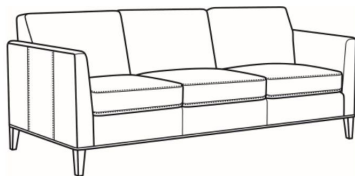

## Westport / L6700-02

DESCRIPTION:	Apt Sofa (79W)
OUTSIDE:	79"W x 35"D x 35"H
INSIDE:	70"W x 21.5"D
SEAT:	20.5"H
ARM:	28"H
COM:	Plain: 185 sq ft
WEIGHT:	165 lbs

**L** = available in leather

### Also available:

Westport / 6700-00  
Sofa (85W)  
Outside: 85W x 35D x 35H  
Inside: 76W x 21.5D

Westport / 6700-02  
Apt Sofa (79W)  
Outside: 79W x 35D x 35H  
Inside: 70W x 21.5D

Westport / 6700-05  
Chair (32.5W)  
Outside: 32.5W x 35D x 35H  
Inside: 23.5W x 21.5D

Westport / L6700-00  
Leather Sofa (85W)  
Outside: 85W x 35D x 35H  
Inside: 76W x 21.5D

Westport / L6700-05  
Leather Chair (32.5W)  
Outside: 32.5W x 35D x 35H  
Inside: 23.5W x 21.5D