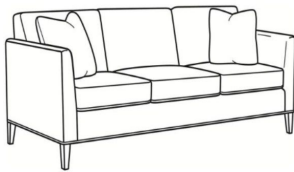

CR LAINE®

STYLE • COMFORT • COLOR

Westport / L6700-05

DESCRIPTION:	Chair (32.5W)
OUTSIDE:	32.5"W x 35"D x 35"H
INSIDE:	23.5"W x 21.5"D
SEAT:	20.5"H
ARM:	28"H
COM:	Plain: 101 sq ft
WEIGHT:	55 lbs

L = available in leather

Standard Features:

Tight Back

French Seamed

May be shown with optional features

WESTPORT

Standard Seat Cushion: Hallmark Seat

Also available:

Westport / L6700-07
Leather Ottoman (27W X 21D)
Outside: 27W x 21D x 18H
Inside: 0W x 0D

Westport / 6700-07
Ottoman (27W X 21D)
Outside: 27W x 21D x 18H
Inside: 0W x 0D

Westport / 6700-00
Sofa (85W)
Outside: 85W x 35D x 35H
Inside: 76W x 21.5D

Westport / 6700-02
Apt Sofa (79W)
Outside: 79W x 35D x 35H
Inside: 70W x 21.5D