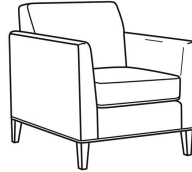

CR LAINE®

STYLE • COMFORT • COLOR

Westport / L6700-05

DESCRIPTION:	Chair (32.5W)
OUTSIDE:	32.5"W x 35"D x 35"H
INSIDE:	23.5"W x 21.5"D
SEAT:	20.5"H
ARM:	28"H
COM:	Plain: 101 sq ft
WEIGHT:	55 lbs

L = available in leather

Standard Features:

Tight Back

French Seamed

May be shown with optional features

WESTPORT

Standard Seat Cushion: Hallmark Seat

Also available:

Westport / L6700-07
Leather Ottoman (27W X 21D)
Outside: 27W x 21D x 18H
Inside: 0W x 0D

Westport / 6700-07
Ottoman (27W X 21D)
Outside: 27W x 21D x 18H
Inside: 0W x 0D

Westport / 6700-00
Sofa (85W)
Outside: 85W x 35D x 35H
Inside: 76W x 21.5D

Westport / 6700-02
Apt Sofa (79W)
Outside: 79W x 35D x 35H
Inside: 70W x 21.5D