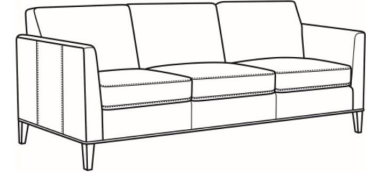

CR LAINE®

STYLE • COMFORT • COLOR

Westport / L6700-05

DESCRIPTION:	Chair (32.5W)
OUTSIDE:	32.5"W x 35"D x 35"H
INSIDE:	23.5"W x 21.5"D
SEAT:	20.5"H
ARM:	28"H
COM:	Plain: 101 sq ft
WEIGHT:	55 lbs

L = available in leather

Standard Features:

Tight Back

French Seamed

May be shown with optional features

WESTPORT

Standard Seat Cushion: Hallmark Seat

Also available:

Westport / L6700-07
Leather Ottoman (27W X 21D)
Outside: 27W x 21D x 18H
Inside: 0W x 0D

Westport / 6700-07
Ottoman (27W X 21D)
Outside: 27W x 21D x 18H
Inside: 0W x 0D

Westport / 6700-00
Sofa (85W)
Outside: 85W x 35D x 35H
Inside: 76W x 21.5D

Westport / 6700-02
Apt Sofa (79W)
Outside: 79W x 35D x 35H
Inside: 70W x 21.5D

Westport / 6700-05
Chair (32.5W)
Outside: 32.5W x 35D x 35H
Inside: 23.5W x 21.5D

Westport / L6700-00
Leather Sofa (85W)
Outside: 85W x 35D x 35H
Inside: 76W x 21.5D

Westport / L6700-02
Leather Apt Sofa (79W)
Outside: 79W x 35D x 35H
Inside: 70W x 21.5D