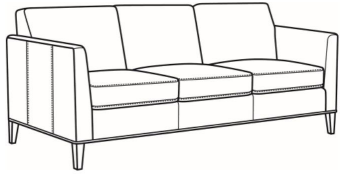

CR LAINE®

STYLE • COMFORT • COLOR

Westport / L6700-05

DESCRIPTION:	Chair (32.5W)
OUTSIDE:	32.5"W x 35"D x 35"H
INSIDE:	23.5"W x 21.5"D
SEAT:	20.5"H
ARM:	28"H
COM:	Plain: 101 sq ft
WEIGHT:	55 lbs

L = available in leather

Standard Features:

Tight Back

French Seamed

May be shown with optional features

WESTPORT

Standard Seat Cushion: Hallmark Seat

Also available:

Westport / L6700-07
Leather Ottoman (27W X 21D)
Outside: 27W x 21D x 18H
Inside: 0W x 0D

Westport / 6700-07
Ottoman (27W X 21D)
Outside: 27W x 21D x 18H
Inside: 0W x 0D

Westport / 6700-00
Sofa (85W)
Outside: 85W x 35D x 35H
Inside: 76W x 21.5D

Westport / 6700-02
Apt Sofa (79W)
Outside: 79W x 35D x 35H
Inside: 70W x 21.5D

Westport / 6700-05
Chair (32.5W)
Outside: 32.5W x 35D x 35H
Inside: 23.5W x 21.5D

Westport / L6700-00
Leather Sofa (85W)
Outside: 85W x 35D x 35H
Inside: 76W x 21.5D

Westport / L6700-02
Leather Apt Sofa (79W)
Outside: 79W x 35D x 35H
Inside: 70W x 21.5D