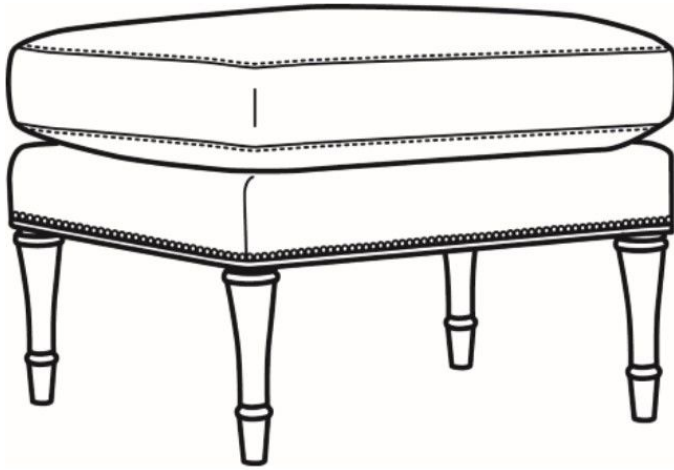

CR LAINE®

STYLE • COMFORT • COLOR

Brinkley / L7195-07

DESCRIPTION: Ottoman (28W X 21D)
OUTSIDE: 28"W x 21"D x 21.5"H
COM: Plain: 32 sq ft
WEIGHT: 30 lbs

Standard Features:

French Seamed

Standard with small nail trim

May be shown with optional features

Standard Seat Cushion: **BRINKLEY**
Comfort Down Seat
