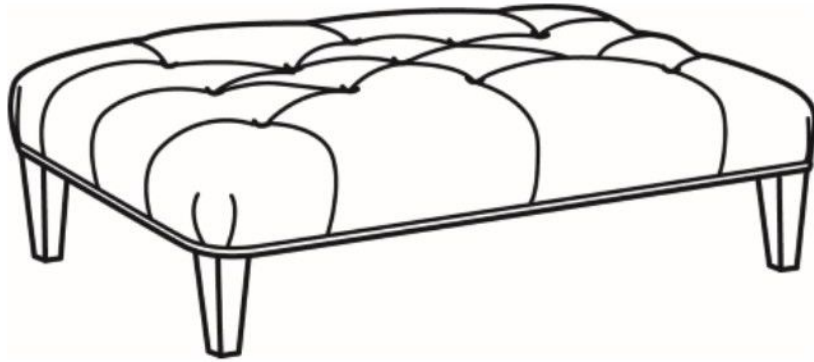

CR L A I N E[®]

STYLE • COMFORT • COLOR

Nina / L78-08

DESCRIPTION: Rect Ottoman (43W X 32D)
OUTSIDE: 43"W x 32"D x 17"H
COM: Plain: 47 sq ft
WEIGHT: 40 lbs

NINA
