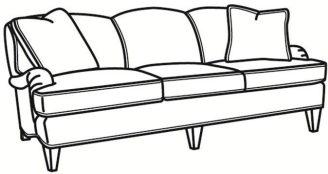

CR LAINE®

STYLE • COMFORT • COLOR

Russel / L8520

DESCRIPTION:	Sofa (88W)
OUTSIDE:	88"W x 40"D x 34"H
INSIDE:	75"W x 22"D
SEAT:	20"H
ARM:	22"H
COM:	Plain: 207 sq ft
WEIGHT:	130 lbs

L = available in leather

Standard Features:

Tight Back

May be shown with optional features

RUSSEL

Standard Seat Cushion: Hallmark Seat

Also available:

Russel / 8520
Sofa (88W)
Outside: 88W x 40D x 34H
Inside: 75W x 22D

Russel / 8522
Apt Sofa (78W)
Outside: 78W x 40D x 34H
Inside: 65W x 22D

Russel / 8525
Chair (37W)
Outside: 37W x 40D x 34H
Inside: 23W x 22D

Russel / L8522
Leather Apt Sofa (78W)
Outside: 78W x 40D x 34H
Inside: 65W x 22D

Russel / L8525
Leather Chair (37W)
Outside: 37W x 40D x 34H
Inside: 23W x 22D