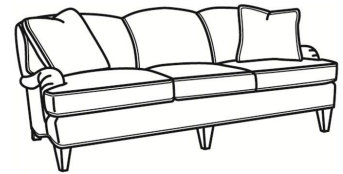

Russel / 8520
Sofa (88W)
Outside: 88W x 40D x 34H
Inside: 75W x 22D