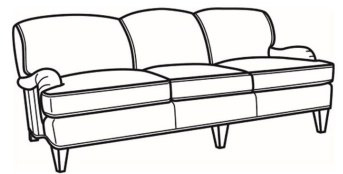

CR LAINE®

STYLE • COMFORT • COLOR

Russel / L8525

DESCRIPTION:	Chair (37W)
OUTSIDE:	37"W x 40"D x 34"H
INSIDE:	23"W x 22"D
SEAT:	20"H
ARM:	22"H
COM:	Plain: 101 sq ft
WEIGHT:	85 lbs

L = available in leather

Standard Features:

Tight Back

May be shown with optional features

RUSSEL

Standard Seat Cushion: Hallmark Seat

Also available:

Russel / L8527
Leather Ottoman (31W X 23D)
Outside: 31W x 23D x 19H
Inside: 0W x 0D

Russel / 8527
Ottoman (31W X 23D)
Outside: 31W x 23D x 19H
Inside: 0W x 0D

Russel / 8520
Sofa (88W)
Outside: 88W x 40D x 34H
Inside: 75W x 22D

Russel / 8522
Apt Sofa (78W)
Outside: 78W x 40D x 34H
Inside: 65W x 22D

Russel / 8525
Chair (37W)
Outside: 37W x 40D x 34H
Inside: 23W x 22D

Russel / L8520
Leather Sofa (88W)
Outside: 88W x 40D x 34H
Inside: 75W x 22D

Russel / L8522

Leather Apt Sofa (78W)

Outside: 78W x 40D x 34H