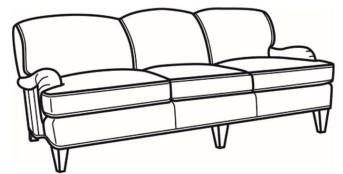

## Russel / L8525

DESCRIPTION:	Chair (37W)
OUTSIDE:	37"W x 40"D x 34"H
INSIDE:	23"W x 22"D
SEAT:	20"H
ARM:	22"H
COM:	Plain: 101 sq ft
WEIGHT:	85 lbs

**L** = available in leather

## RUSSEL

Standard Seat Cushion: Hallmark Seat

### Also available:

Russel / L8527  
Leather Ottoman (31W X 23D)  
Outside: 31W x 23D x 19H  
Inside: 0W x 0D

Russel / 8527  
Ottoman (31W X 23D)  
Outside: 31W x 23D x 19H  
Inside: 0W x 0D

Russel / 8520  
Sofa (88W)  
Outside: 88W x 40D x 34H  
Inside: 75W x 22D

Russel / 8522  
Apt Sofa (78W)  
Outside: 78W x 40D x 34H  
Inside: 65W x 22D

Russel / 8525  
Chair (37W)  
Outside: 37W x 40D x 34H  
Inside: 23W x 22D

Russel / L8520  
Leather Sofa (88W)  
Outside: 88W x 40D x 34H  
Inside: 75W x 22D