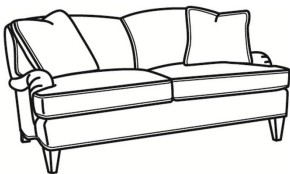

CR LAINE®

STYLE • COMFORT • COLOR

Russel / L8525

DESCRIPTION:	Chair (37W)
OUTSIDE:	37"W x 40"D x 34"H
INSIDE:	23"W x 22"D
SEAT:	20"H
ARM:	22"H
COM:	Plain: 101 sq ft
WEIGHT:	85 lbs

L = available in leather

Standard Features:

Tight Back

May be shown with optional features

RUSSEL

Standard Seat Cushion: Hallmark Seat

Also available:

Russel / L8527
Leather Ottoman (31W X 23D)
Outside: 31W x 23D x 19H
Inside: 0W x 0D

Russel / 8527
Ottoman (31W X 23D)
Outside: 31W x 23D x 19H
Inside: 0W x 0D

Russel / 8520
Sofa (88W)
Outside: 88W x 40D x 34H
Inside: 75W x 22D

Russel / 8522
Apt Sofa (78W)
Outside: 78W x 40D x 34H
Inside: 65W x 22D