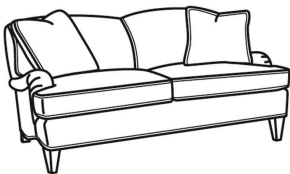

## Russel / L8525

DESCRIPTION:	Chair (37W)
OUTSIDE:	37"W x 40"D x 34"H
INSIDE:	23"W x 22"D
SEAT:	20"H
ARM:	22"H
COM:	Plain: 101 sq ft
WEIGHT:	85 lbs

**L** = available in leather

## RUSSEL

Standard Seat Cushion: Hallmark Seat

### Also available:

Russel / L8527  
Leather Ottoman (31W X 23D)  
Outside: 31W x 23D x 19H  
Inside: 0W x 0D

Russel / 8527  
Ottoman (31W X 23D)  
Outside: 31W x 23D x 19H  
Inside: 0W x 0D

Russel / 8520  
Sofa (88W)  
Outside: 88W x 40D x 34H  
Inside: 75W x 22D

Russel / 8522  
Apt Sofa (78W)  
Outside: 78W x 40D x 34H  
Inside: 65W x 22D

Russel / 8525  
Chair (37W)  
Outside: 37W x 40D x 34H  
Inside: 23W x 22D

Russel / L8520  
Leather Sofa (88W)  
Outside: 88W x 40D x 34H  
Inside: 75W x 22D