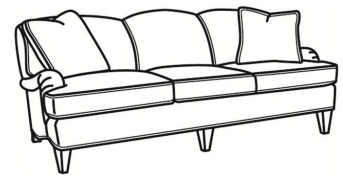

CR LAINE®

STYLE • COMFORT • COLOR

Russel / L8525

DESCRIPTION:	Chair (37W)
OUTSIDE:	37"W x 40"D x 34"H
INSIDE:	23"W x 22"D
SEAT:	20"H
ARM:	22"H
COM:	Plain: 101 sq ft
WEIGHT:	85 lbs

L = available in leather

Standard Features:

Tight Back

May be shown with optional features

RUSSEL

Standard Seat Cushion: Hallmark Seat

Also available:

Russel / L8527
Leather Ottoman (31W X 23D)
Outside: 31W x 23D x 19H
Inside: 0W x 0D

Russel / 8527
Ottoman (31W X 23D)
Outside: 31W x 23D x 19H
Inside: 0W x 0D

Russel / 8520
Sofa (88W)
Outside: 88W x 40D x 34H
Inside: 75W x 22D

Russel / 8522
Apt Sofa (78W)
Outside: 78W x 40D x 34H
Inside: 65W x 22D