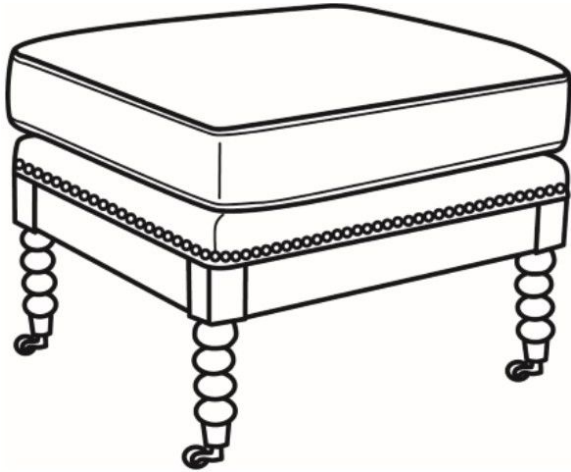

CR LAINE®

STYLE • COMFORT • COLOR

Spool / L9127

DESCRIPTION: Ottoman (24W X 20D)
OUTSIDE: 24"W x 20"D x 20"H
COM: Plain: 25 sq ft
WEIGHT: 20 lbs

Standard Features:

- Standard with small nail trim
- Standard with brass casters
- May be shown with optional features

SPOOL
