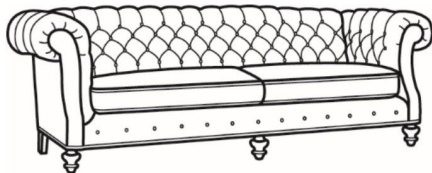

Chichester / 1120

DESCRIPTION:	Sofa (89.5W)
OUTSIDE:	89.5"W x 40"D x 34.5"H
INSIDE:	65"W x 22"D
SEAT:	20.5"H
ARM:	34.5"H
BACK RAIL:	34.5"H
COM:	Plain: 17.00 yds Repeat of 2-14": 21.25 yds Repeat of 15-27": 23.00 yds
WEIGHT:	160 lbs

L = available in leather

Standard Features:

Tufted Back

Roll on arm continues around back

May be shown with optional features

CHICHESTER

Standard Seat Cushion: Mayfair Seat

Also available:

Chichester / 1121
Long Sofa (101.5W)
Outside: 101.5W x 40D x 34.5H
Inside: 77W x 22D

Chichester / 1122
Apt Sofa (79W)
Outside: 79W x 40D x 34.5H
Inside: 54.5W x 22D

Chichester / L1120
Leather Sofa (89.5W)
Outside: 89.5W x 40D x 34.5H
Inside: 65W x 22D