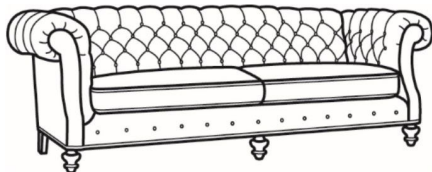

Chichester / 1120

DESCRIPTION:	Sofa (89.5W)
OUTSIDE:	89.5"W x 40"D x 34.5"H
INSIDE:	65"W x 22"D
SEAT:	20.5"H
ARM:	34.5"H
BACK RAIL:	34.5"H
COM:	Plain: 17.00 yds Repeat of 2-14": 21.25 yds Repeat of 15-27": 23.00 yds
WEIGHT:	160 lbs

L = available in leather

Standard Features:

Tufted Back

Roll on arm continues around back

May be shown with optional features

CHICHESTER

Standard Seat Cushion: Mayfair Seat

Also available:

Chichester / 1121
Long Sofa (101.5W)
Outside: 101.5W x 40D x 34.5H
Inside: 77W x 22D

Chichester / 1122
Apt Sofa (79W)
Outside: 79W x 40D x 34.5H
Inside: 54.5W x 22D

Chichester / L1120
Leather Sofa (89.5W)
Outside: 89.5W x 40D x 34.5H
Inside: 65W x 22D