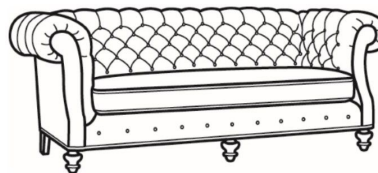

Chichester / 1120

DESCRIPTION:	Sofa (89.5W)
OUTSIDE:	89.5"W x 40"D x 34.5"H
INSIDE:	65"W x 22"D
SEAT:	20.5"H
ARM:	34.5"H
BACK RAIL:	34.5"H
COM:	Plain: 17.00 yds Repeat of 2-14": 21.25 yds Repeat of 15-27": 23.00 yds
WEIGHT:	160 lbs

L = available in leather

Standard Features:

Tufted Back

Roll on arm continues around back

May be shown with optional features

CHICHESTER

Standard Seat Cushion: Mayfair Seat

Also available:

Chichester / 1121
Long Sofa (101.5W)
Outside: 101.5W x 40D x 34.5H
Inside: 77W x 22D

Chichester / 1122
Apt Sofa (79W)
Outside: 79W x 40D x 34.5H
Inside: 54.5W x 22D

Chichester / L1120
Leather Sofa (89.5W)
Outside: 89.5W x 40D x 34.5H
Inside: 65W x 22D