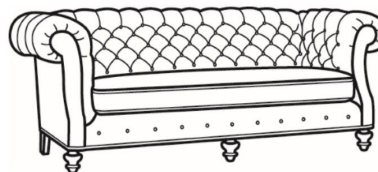

Chichester / 1120

DESCRIPTION:	Sofa (89.5W)
OUTSIDE:	89.5"W x 40"D x 34.5"H
INSIDE:	65"W x 22"D
SEAT:	20.5"H
ARM:	34.5"H
BACK RAIL:	34.5"H
COM:	Plain: 17.00 yds Repeat of 2-14": 21.25 yds Repeat of 15-27": 23.00 yds
WEIGHT:	160 lbs

L = available in leather

Standard Features:

Tufted Back

Roll on arm continues around back

May be shown with optional features

CHICHESTER

Standard Seat Cushion: Mayfair Seat

Also available:

Chichester / 1121
Long Sofa (101.5W)
Outside: 101.5W x 40D x 34.5H
Inside: 77W x 22D

Chichester / 1122
Apt Sofa (79W)
Outside: 79W x 40D x 34.5H
Inside: 54.5W x 22D

Chichester / L1120
Leather Sofa (89.5W)
Outside: 89.5W x 40D x 34.5H
Inside: 65W x 22D

Chichester / L1121
Leather Long Sofa (101.5W)
Outside: 101.5W x 40D x 34.5H
Inside: 77W x 22D

Chichester / L1122
Leather Apt Sofa (79W)
Outside: 79W x 40D x 34.5H
Inside: 54.5W x 22D