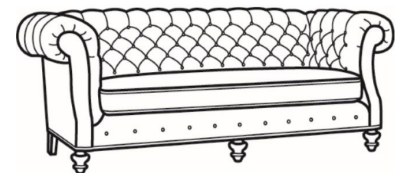

Chichester / 1120

DESCRIPTION:	Sofa (89.5W)
OUTSIDE:	89.5"W x 40"D x 34.5"H
INSIDE:	65"W x 22"D
SEAT:	20.5"H
ARM:	34.5"H
BACK RAIL:	34.5"H
COM:	Plain: 17.00 yds Repeat of 2-14": 21.25 yds Repeat of 15-27": 23.00 yds
WEIGHT:	160 lbs

L = available in leather

Standard Features:

Tufted Back

Roll on arm continues around back

May be shown with optional features

CHICHESTER

Standard Seat Cushion: Mayfair Seat

Also available:

Chichester / 1121
Long Sofa (101.5W)
Outside: 101.5W x 40D x 34.5H
Inside: 77W x 22D

Chichester / 1122
Apt Sofa (79W)
Outside: 79W x 40D x 34.5H
Inside: 54.5W x 22D

Chichester / L1120
Leather Sofa (89.5W)
Outside: 89.5W x 40D x 34.5H
Inside: 65W x 22D