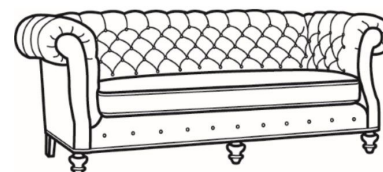

**Chichester / 1122**

DESCRIPTION:	Apt Sofa (79W)
OUTSIDE:	79"W x 40"D x 34.5"H
INSIDE:	54.5"W x 22"D
SEAT:	20.5"H
ARM:	34.5"H
BACK RAIL:	34.5"H
COM:	Plain: 17.00 yds Repeat of 2-14": 21.25 yds Repeat of 15-27": 23.00 yds
WEIGHT:	150 lbs

**L** = available in leather

**Standard Features:**

Tufted Back

Roll on arm continues around back

May be shown with optional features

**CHICHESTER**

Standard Seat Cushion: Mayfair Seat

Also available:

Chichester / 1120  
Sofa (89.5W)  
Outside: 89.5W x 40D x 34.5H  
Inside: 65W x 22D

Chichester / 1121  
Long Sofa (101.5W)  
Outside: 101.5W x 40D x 34.5H  
Inside: 77W x 22D

Chichester / L1120  
Leather Sofa (89.5W)  
Outside: 89.5W x 40D x 34.5H  
Inside: 65W x 22D