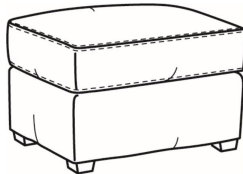

Copley / 1335

DESCRIPTION:	Chair (36W)
OUTSIDE:	36"W x 37"D x 48"H
INSIDE:	23"W x 21.5"D
SEAT:	19.5"H
ARM:	25.5"H
COM:	Plain: 9.00 yds Repeat of 2-14": 11.25 yds Repeat of 15-27": 12.25 yds
WEIGHT:	70 lbs

SC = available slipcovered

Standard Features:
Saddle-Stitched Cushion
May be shown with optional features

COPLEY
Standard Seat Cushion: Mayfair Seat

Also available:

Copley / 1337
Ottoman (27W X 22D)
Outside: 27W x 22D x 17H
Inside: 0W x 0D

Copley / 1337-SC
Slipcovered Ottoman (27W X 22D)
Outside: 27W x 22D x 17H
Inside: 0W x 0D

Copley / 1338
Ott & 1/2 (35.5W X 24D)
Outside: 35.5W x 24D x 19.5H
Inside: 0W x 0D

Copley / 1335-SW
Swivel Chair (36W)
Outside: 36W x 37D x 48H
Inside: 23W x 21.5D