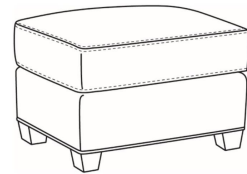

Copley / 1335

DESCRIPTION:	Chair (36W)
OUTSIDE:	36"W x 37"D x 48"H
INSIDE:	23"W x 21.5"D
SEAT:	19.5"H
ARM:	25.5"H
COM:	Plain: 9.00 yds Repeat of 2-14": 11.25 yds Repeat of 15-27": 12.25 yds
WEIGHT:	70 lbs

SC = available slipcovered

Standard Features:
Saddle-Stitched Cushion
May be shown with optional features

COPLEY
Standard Seat Cushion: Mayfair Seat

Also available:

Copley / 1337
Ottoman (27W X 22D)
Outside: 27W x 22D x 17H
Inside: 0W x 0D

Copley / 1337-SC
Slipcovered Ottoman (27W X 22D)
Outside: 27W x 22D x 17H
Inside: 0W x 0D

Copley / 1338
Ott & 1/2 (35.5W X 24D)
Outside: 35.5W x 24D x 19.5H
Inside: 0W x 0D

Copley / 1335-SW
Swivel Chair (36W)
Outside: 36W x 37D x 48H
Inside: 23W x 21.5D