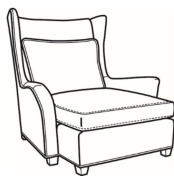

Copley / 1335

DESCRIPTION:	Chair (36W)
OUTSIDE:	36"W x 37"D x 48"H
INSIDE:	23"W x 21.5"D
SEAT:	19.5"H
ARM:	25.5"H
COM:	Plain: 9.00 yds Repeat of 2-14": 11.25 yds Repeat of 15-27": 12.25 yds
WEIGHT:	70 lbs

SC = available slipcovered

Standard Features:
Saddle-Stitched Cushion
May be shown with optional features

COPLEY
Standard Seat Cushion: Mayfair Seat

Also available:

Copley / 1337
Ottoman (27W X 22D)
Outside: 27W x 22D x 17H
Inside: 0W x 0D

Copley / 1337-SC
Slipcovered Ottoman (27W X 22D)
Outside: 27W x 22D x 17H
Inside: 0W x 0D

Copley / 1338
Ott & 1/2 (35.5W X 24D)
Outside: 35.5W x 24D x 19.5H
Inside: 0W x 0D

Copley / 1335-SW
Swivel Chair (36W)
Outside: 36W x 37D x 48H
Inside: 23W x 21.5D