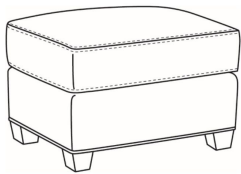

Copley / 1335

DESCRIPTION:	Chair (36W)
OUTSIDE:	36"W x 37"D x 48"H
INSIDE:	23"W x 21.5"D
SEAT:	19.5"H
ARM:	25.5"H
COM:	Plain: 9.00 yds Repeat of 2-14": 11.25 yds Repeat of 15-27": 12.25 yds
WEIGHT:	70 lbs

SC = available slipcovered

Standard Features:
Saddle-Stitched Cushion
May be shown with optional features

COPLEY
Standard Seat Cushion: Mayfair Seat

Also available:

Copley / 1337
Ottoman (27W X 22D)
Outside: 27W x 22D x 17H
Inside: 0W x 0D

Copley / 1337-SC
Slipcovered Ottoman (27W X 22D)
Outside: 27W x 22D x 17H
Inside: 0W x 0D

Copley / 1338
Ott & 1/2 (35.5W X 24D)
Outside: 35.5W x 24D x 19.5H
Inside: 0W x 0D

Copley / 1335-SW
Swivel Chair (36W)
Outside: 36W x 37D x 48H
Inside: 23W x 21.5D

Copley / 1335-SC
Slipcovered Chair (36W)
Outside: 36W x 37D x 48H
Inside: 23W x 21.5D

Copley / 1335-SWSC
Slipcovered Swivel Chair (36W)
Outside: 36W x 37D x 48H
Inside: 23W x 21.5D