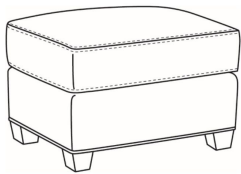

**Copley / 1335-SC**

DESCRIPTION: Chair (36W)  
 OUTSIDE: 36"W x 37"D x 48"H  
 INSIDE: 23"W x 21.5"D  
 SEAT: 19.5"H  
 ARM: 25.5"H  
 COM: Plain: 8.00 yds  
 Repeat of 2-14": 10.00 yds  
 Repeat of 15-27": 11.00 yds  
 WEIGHT: 70 lbs

SC = available slipcovered

Standard Features:  
 Saddle-Stitched Cushion  
 May be shown with optional features

**COPLEY**  
 Standard Seat Cushion: Mayfair Seat

Also available:

Copley / 1337  
 Ottoman (27W X 22D)  
 Outside: 27W x 22D x 17H  
 Inside: 0W x 0D

Copley / 1337-SC  
 Slipcovered Ottoman (27W X 22D)  
 Outside: 27W x 22D x 17H  
 Inside: 0W x 0D

Copley / 1338  
 Ott & 1/2 (35.5W X 24D)  
 Outside: 35.5W x 24D x 19.5H  
 Inside: 0W x 0D

Copley / 1335  
 Chair (36W)  
 Outside: 36W x 37D x 48H  
 Inside: 23W x 21.5D

Copley / 1335-SW  
 Swivel Chair (36W)  
 Outside: 36W x 37D x 48H  
 Inside: 23W x 21.5D

Copley / 1339  
 Lounger (49W)  
 Outside: 49W x 56D x 48H  
 Inside: 35W x 36D

Copley / 1345  
Arm Chair (28W)  
Outside: 28W x 31D x 46.5H  
Inside: 20W x 18D