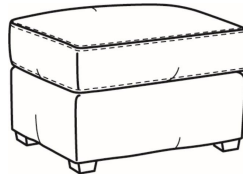

**Copley / 1335-SC**

DESCRIPTION: Chair (36W)  
 OUTSIDE: 36"W x 37"D x 48"H  
 INSIDE: 23"W x 21.5"D  
 SEAT: 19.5"H  
 ARM: 25.5"H  
 COM: Plain: 8.00 yds  
 Repeat of 2-14": 10.00 yds  
 Repeat of 15-27": 11.00 yds  
 WEIGHT: 70 lbs

SC = available slipcovered

Standard Features:  
 Saddle-Stitched Cushion  
 May be shown with optional features

**COPLEY**  
 Standard Seat Cushion: Mayfair Seat

Also available:

Copley / 1337  
 Ottoman (27W X 22D)  
 Outside: 27W x 22D x 17H  
 Inside: 0W x 0D

Copley / 1337-SC  
 Slipcovered Ottoman (27W X 22D)  
 Outside: 27W x 22D x 17H  
 Inside: 0W x 0D

Copley / 1338  
 Ott & 1/2 (35.5W X 24D)  
 Outside: 35.5W x 24D x 19.5H  
 Inside: 0W x 0D

Copley / 1335  
 Chair (36W)  
 Outside: 36W x 37D x 48H  
 Inside: 23W x 21.5D

Copley / 1335-SW  
 Swivel Chair (36W)  
 Outside: 36W x 37D x 48H  
 Inside: 23W x 21.5D

Copley / 1339  
 Lounger (49W)  
 Outside: 49W x 56D x 48H  
 Inside: 35W x 36D

Copley / 1345  
Arm Chair (28W)  
Outside: 28W x 31D x 46.5H  
Inside: 20W x 18D