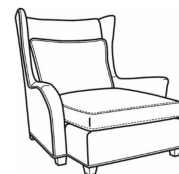

**Copley / 1335-SC**

DESCRIPTION: Chair (36W)  
 OUTSIDE: 36"W x 37"D x 48"H  
 INSIDE: 23"W x 21.5"D  
 SEAT: 19.5"H  
 ARM: 25.5"H  
 COM: Plain: 8.00 yds  
 Repeat of 2-14": 10.00 yds  
 Repeat of 15-27": 11.00 yds  
 WEIGHT: 70 lbs

SC = available slipcovered

Standard Features:  
 Saddle-Stitched Cushion  
 May be shown with optional features

**COPLEY**  
 Standard Seat Cushion: Mayfair Seat

Also available:

Copley / 1337  
 Ottoman (27W X 22D)  
 Outside: 27W x 22D x 17H  
 Inside: 0W x 0D

Copley / 1337-SC  
 Slipcovered Ottoman (27W X 22D)  
 Outside: 27W x 22D x 17H  
 Inside: 0W x 0D

Copley / 1338  
 Ott & 1/2 (35.5W X 24D)  
 Outside: 35.5W x 24D x 19.5H  
 Inside: 0W x 0D

Copley / 1335  
 Chair (36W)  
 Outside: 36W x 37D x 48H  
 Inside: 23W x 21.5D

Copley / 1335-SW  
 Swivel Chair (36W)  
 Outside: 36W x 37D x 48H  
 Inside: 23W x 21.5D

Copley / 1339  
 Lounger (49W)  
 Outside: 49W x 56D x 48H  
 Inside: 35W x 36D

Copley / 1345  
Arm Chair (28W)  
Outside: 28W x 31D x 46.5H  
Inside: 20W x 18D