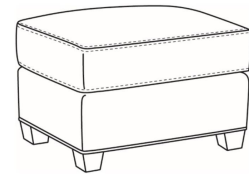

**Copley / 1335-SC**

DESCRIPTION: Chair (36W)  
 OUTSIDE: 36"W x 37"D x 48"H  
 INSIDE: 23"W x 21.5"D  
 SEAT: 19.5"H  
 ARM: 25.5"H  
 COM: Plain: 8.00 yds  
 Repeat of 2-14": 10.00 yds  
 Repeat of 15-27": 11.00 yds  
 WEIGHT: 70 lbs

SC = available slipcovered

Standard Features:  
 Saddle-Stitched Cushion  
 May be shown with optional features

**COPLEY**  
 Standard Seat Cushion: Mayfair Seat

Also available:

Copley / 1337  
 Ottoman (27W X 22D)  
 Outside: 27W x 22D x 17H  
 Inside: 0W x 0D

Copley / 1337-SC  
 Slipcovered Ottoman (27W X 22D)  
 Outside: 27W x 22D x 17H  
 Inside: 0W x 0D

Copley / 1338  
 Ott & 1/2 (35.5W X 24D)  
 Outside: 35.5W x 24D x 19.5H  
 Inside: 0W x 0D

Copley / 1335  
 Chair (36W)  
 Outside: 36W x 37D x 48H  
 Inside: 23W x 21.5D

Copley / 1335-SW  
 Swivel Chair (36W)  
 Outside: 36W x 37D x 48H  
 Inside: 23W x 21.5D

Copley / 1339  
 Lounger (49W)  
 Outside: 49W x 56D x 48H  
 Inside: 35W x 36D

Copley / 1345  
Arm Chair (28W)  
Outside: 28W x 31D x 46.5H  
Inside: 20W x 18D