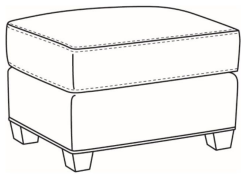

**Copley / 1335-SWSC**

DESCRIPTION: Swivel Chair (36W)  
 OUTSIDE: 36"W x 37"D x 48"H  
 INSIDE: 23"W x 21.5"D  
 SEAT: 19.5"H  
 ARM: 25.5"H  
 COM: Plain: 9.00 yds  
 Repeat of 2-14": 11.25 yds  
 Repeat of 15-27": 12.25 yds  
 WEIGHT: 80 lbs

SC = available slipcovered

Standard Features:  
 Saddle-Stitched Cushion  
 May be shown with optional features

**COPLEY**  
 Standard Seat Cushion: Mayfair Seat  
 Standard Back Pillow: Fiber Back

Also available:

Copley / 1337  
 Ottoman (27W X 22D)  
 Outside: 27W x 22D x 17H  
 Inside: 0W x 0D

Copley / 1337-SC  
 Slipcovered Ottoman (27W X 22D)  
 Outside: 27W x 22D x 17H  
 Inside: 0W x 0D

Copley / 1338  
 Ott & 1/2 (35.5W X 24D)  
 Outside: 35.5W x 24D x 19.5H  
 Inside: 0W x 0D

Copley / 1335  
 Chair (36W)  
 Outside: 36W x 37D x 48H  
 Inside: 23W x 21.5D

Copley / 1335-SW  
 Swivel Chair (36W)  
 Outside: 36W x 37D x 48H  
 Inside: 23W x 21.5D

Copley / 1339  
 Lounger (49W)  
 Outside: 49W x 56D x 48H  
 Inside: 35W x 36D