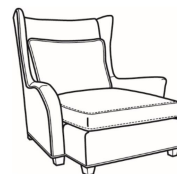

**Copley / 1335-SWSC**

DESCRIPTION: Swivel Chair (36W)  
 OUTSIDE: 36"W x 37"D x 48"H  
 INSIDE: 23"W x 21.5"D  
 SEAT: 19.5"H  
 ARM: 25.5"H  
 COM: Plain: 9.00 yds  
 Repeat of 2-14": 11.25 yds  
 Repeat of 15-27": 12.25 yds  
 WEIGHT: 80 lbs

SC = available slipcovered

Standard Features:  
 Saddle-Stitched Cushion  
 May be shown with optional features

**COPLEY**  
 Standard Seat Cushion: Mayfair Seat  
 Standard Back Pillow: Fiber Back

Also available:

Copley / 1337  
 Ottoman (27W X 22D)  
 Outside: 27W x 22D x 17H  
 Inside: 0W x 0D

Copley / 1337-SC  
 Slipcovered Ottoman (27W X 22D)  
 Outside: 27W x 22D x 17H  
 Inside: 0W x 0D

Copley / 1338  
 Ott & 1/2 (35.5W X 24D)  
 Outside: 35.5W x 24D x 19.5H  
 Inside: 0W x 0D

Copley / 1335  
 Chair (36W)  
 Outside: 36W x 37D x 48H  
 Inside: 23W x 21.5D

Copley / 1335-SW  
 Swivel Chair (36W)  
 Outside: 36W x 37D x 48H  
 Inside: 23W x 21.5D

Copley / 1339  
 Lounger (49W)  
 Outside: 49W x 56D x 48H  
 Inside: 35W x 36D