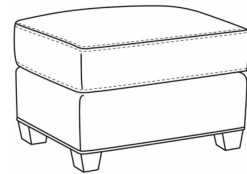

**Copley / 1335-SWSC**

DESCRIPTION: Swivel Chair (36W)  
 OUTSIDE: 36"W x 37"D x 48"H  
 INSIDE: 23"W x 21.5"D  
 SEAT: 19.5"H  
 ARM: 25.5"H  
 COM: Plain: 9.00 yds  
 Repeat of 2-14": 11.25 yds  
 Repeat of 15-27": 12.25 yds  
 WEIGHT: 80 lbs

SC = available slipcovered

Standard Features:  
 Saddle-Stitched Cushion  
 May be shown with optional features

**COPLEY**  
 Standard Seat Cushion: Mayfair Seat  
 Standard Back Pillow: Fiber Back

Also available:

Copley / 1337  
 Ottoman (27W X 22D)  
 Outside: 27W x 22D x 17H  
 Inside: 0W x 0D

Copley / 1337-SC  
 Slipcovered Ottoman (27W X 22D)  
 Outside: 27W x 22D x 17H  
 Inside: 0W x 0D

Copley / 1338  
 Ott & 1/2 (35.5W X 24D)  
 Outside: 35.5W x 24D x 19.5H  
 Inside: 0W x 0D

Copley / 1335  
 Chair (36W)  
 Outside: 36W x 37D x 48H  
 Inside: 23W x 21.5D

Copley / 1335-SW  
 Swivel Chair (36W)  
 Outside: 36W x 37D x 48H  
 Inside: 23W x 21.5D

Copley / 1339  
 Lounger (49W)  
 Outside: 49W x 56D x 48H  
 Inside: 35W x 36D