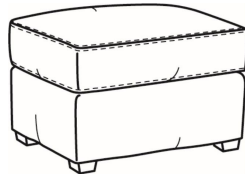

**Copley / 1335-SWSC**

DESCRIPTION: Swivel Chair (36W)  
 OUTSIDE: 36"W x 37"D x 48"H  
 INSIDE: 23"W x 21.5"D  
 SEAT: 19.5"H  
 ARM: 25.5"H  
 COM: Plain: 9.00 yds  
 Repeat of 2-14": 11.25 yds  
 Repeat of 15-27": 12.25 yds  
 WEIGHT: 80 lbs

SC = available slipcovered

Standard Features:  
 Saddle-Stitched Cushion  
 May be shown with optional features

**COPLEY**  
 Standard Seat Cushion: Mayfair Seat  
 Standard Back Pillow: Fiber Back

Also available:

Copley / 1337  
 Ottoman (27W X 22D)  
 Outside: 27W x 22D x 17H  
 Inside: 0W x 0D

Copley / 1337-SC  
 Slipcovered Ottoman (27W X 22D)  
 Outside: 27W x 22D x 17H  
 Inside: 0W x 0D

Copley / 1338  
 Ott & 1/2 (35.5W X 24D)  
 Outside: 35.5W x 24D x 19.5H  
 Inside: 0W x 0D

Copley / 1335  
 Chair (36W)  
 Outside: 36W x 37D x 48H  
 Inside: 23W x 21.5D

Copley / 1335-SW  
 Swivel Chair (36W)  
 Outside: 36W x 37D x 48H  
 Inside: 23W x 21.5D

Copley / 1339  
 Lounger (49W)  
 Outside: 49W x 56D x 48H  
 Inside: 35W x 36D