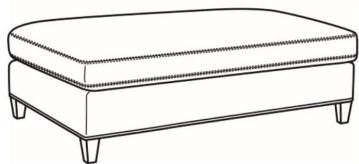

**Studio / 1444-00B**

DESCRIPTION:	Sofa (83W)
OUTSIDE:	83"W x 40"D x 34"H
INSIDE:	75"W x 22"D
SEAT:	19.5"H
ARM:	23"H
BACK RAIL:	32"H
THROW PILLOWS:	2 - 20"
COM:	Plain: 16.00 yds Repeat of 2-14": 20.00 yds Repeat of 15-27": 21.75 yds
WEIGHT:	135 lbs

**L** = available in leather

**Standard Features:**

Knife Edge Back

Saddle-Stitched

May be shown with optional features

**STUDIO**

Standard Seat Cushion: Comfort Down Seat  
Standard Back Pillow: Legacy Down Back

Also available:

Studio / 1444-01B  
Long Sofa (92W)  
Outside: 92W x 40D x 34H  
Inside: 84W x 22D

Studio / 1444-04  
Settee (68W)  
Outside: 68W x 40D x 34H  
Inside: 60W x 22D

Studio / 1444-05  
Chair (30.5W)  
Outside: 30.5W x 40D x 34H  
Inside: 22.5W x 21D

Studio / 1444-05SW  
Swivel Chair (30.5W)  
Outside: 30.5W x 40D x 34H  
Inside: 22.5W x 21D

Studio / 1444-06  
Chair & 1/2 (46W)  
Outside: 46W x 40D x 34H  
Inside: 37.5W x 21D

Studio / 1444-06SW  
Chair & 1/2 Swivel (46W)  
Outside: 46W x 40D x 34H  
Inside: 37.5W x 21D