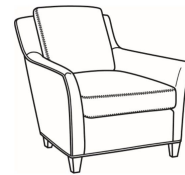

**Studio / 1444-00B**

DESCRIPTION:	Sofa (83W)
OUTSIDE:	83"W x 40"D x 34"H
INSIDE:	75"W x 22"D
SEAT:	19.5"H
ARM:	23"H
BACK RAIL:	32"H
THROW PILLOWS:	2 - 20"
COM:	Plain: 16.00 yds Repeat of 2-14": 20.00 yds Repeat of 15-27": 21.75 yds
WEIGHT:	135 lbs

**L** = available in leather

**Standard Features:**

Knife Edge Back

Saddle-Stitched

May be shown with optional features

**STUDIO**

Standard Seat Cushion: Comfort Down Seat  
Standard Back Pillow: Legacy Down Back

Also available:

Studio / 1444-01B  
Long Sofa (92W)  
Outside: 92W x 40D x 34H  
Inside: 84W x 22D

Studio / 1444-04  
Settee (68W)  
Outside: 68W x 40D x 34H  
Inside: 60W x 22D

Studio / 1444-05  
Chair (30.5W)  
Outside: 30.5W x 40D x 34H  
Inside: 22.5W x 21D