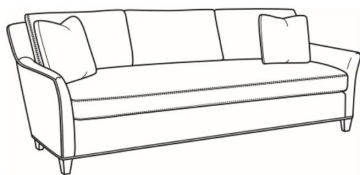

**Studio / 1444-00B**

DESCRIPTION:	Sofa (83W)
OUTSIDE:	83"W x 40"D x 34"H
INSIDE:	75"W x 22"D
SEAT:	19.5"H
ARM:	23"H
BACK RAIL:	32"H
THROW PILLOWS:	2 - 20"
COM:	Plain: 16.00 yds Repeat of 2-14": 20.00 yds Repeat of 15-27": 21.75 yds
WEIGHT:	135 lbs

**L** = available in leather

**Standard Features:**

Knife Edge Back

Saddle-Stitched

May be shown with optional features

**STUDIO**

Standard Seat Cushion: Comfort Down Seat  
Standard Back Pillow: Legacy Down Back

Also available:

Studio / 1444-01B  
Long Sofa (92W)  
Outside: 92W x 40D x 34H  
Inside: 84W x 22D

Studio / 1444-04  
Settee (68W)  
Outside: 68W x 40D x 34H  
Inside: 60W x 22D

Studio / 1444-05  
Chair (30.5W)  
Outside: 30.5W x 40D x 34H  
Inside: 22.5W x 21D