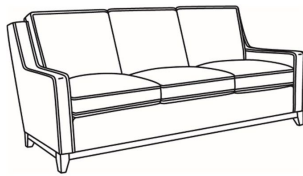

Carter / 1484

DESCRIPTION: Loveseat (57W)
 OUTSIDE: 57"W x 38"D x 38"H
 INSIDE: 47.5"W x 22"D
 SEAT: 21"H
 ARM: 23.5"H
 BACK RAIL: 34.5"H
 COM: Plain: 15.00 yds
 Repeat of 2-14": 18.75 yds
 Repeat of 15-27": 20.25 yds
 WEIGHT: 80 lbs

Standard Features:

Box Border Back
 May be shown with optional features

CARTER

Standard Seat Cushion: Mayfair Seat
 Standard Back Pillow: Fiber Back

Also available:

Carter / 1480
 Sofa (80.5W)
 Outside: 80.5W x 38D x 38H
 Inside: 71.5W x 22D

Carter / 1482
 Apt Sofa (70.5W)
 Outside: 70.5W x 38D x 38H
 Inside: 61.5W x 22D