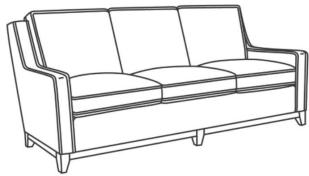

Carter / 1484

DESCRIPTION: Loveseat (57W)
 OUTSIDE: 57"W x 38"D x 38"H
 INSIDE: 47.5"W x 22"D
 SEAT: 21"H
 ARM: 23.5"H
 BACK RAIL: 34.5"H
 COM: Plain: 15.00 yds
 Repeat of 2-14": 18.75 yds
 Repeat of 15-27": 20.25 yds
 WEIGHT: 80 lbs

Standard Features:

Box Border Back
 May be shown with optional features

CARTER

Standard Seat Cushion: Mayfair Seat
 Standard Back Pillow: Fiber Back

Also available:

Carter / 1480
 Sofa (80.5W)
 Outside: 80.5W x 38D x 38H
 Inside: 71.5W x 22D

Carter / 1482
 Apt Sofa (70.5W)
 Outside: 70.5W x 38D x 38H
 Inside: 61.5W x 22D