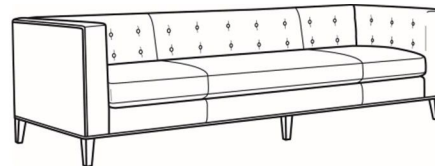

Fletcher / 1550-00B

DESCRIPTION: Sofa (82W)
 OUTSIDE: 82"W x 35.5"D x 30"H
 INSIDE: 69"W x 24"D
 SEAT: 19.5"H
 ARM: 30"H
 BACK RAIL: 30"H
 COM: Plain: 13.00 yds
 Repeat of 2-14": 16.25 yds
 Repeat of 15-27": 17.75 yds
 WEIGHT: 170 lbs

L = available in leather

Standard Features:

Tight back with Button Detail

Weltless

May be shown with optional features

FLETCHER

Standard Seat Cushion: Hallmark Seat

Also available:

Fletcher / 1550-01B
 Sofa (100W)
 Outside: 100W x 35.5D x 30H
 Inside: 87W x 24D

Fletcher / L1550-00B
 Leather Sofa (82W)
 Outside: 82W x 35.5D x 30H
 Inside: 69W x 24D

Fletcher / L1550-01B
 Leather Sofa (100W)
 Outside: 100W x 35.5D x 30H
 Inside: 87W x 24D