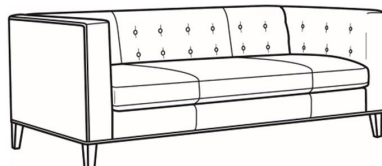

Fletcher / 1550-00B

DESCRIPTION: Sofa (82W)
 OUTSIDE: 82"W x 35.5"D x 30"H
 INSIDE: 69"W x 24"D
 SEAT: 19.5"H
 ARM: 30"H
 BACK RAIL: 30"H
 COM: Plain: 13.00 yds
 Repeat of 2-14": 16.25 yds
 Repeat of 15-27": 17.75 yds
 WEIGHT: 170 lbs

L = available in leather

Standard Features:

Tight back with Button Detail

Weltless

May be shown with optional features

FLETCHER

Standard Seat Cushion: Hallmark Seat

Also available:

Fletcher / 1550-01B
 Sofa (100W)
 Outside: 100W x 35.5D x 30H
 Inside: 87W x 24D

Fletcher / L1550-00B
 Leather Sofa (82W)
 Outside: 82W x 35.5D x 30H
 Inside: 69W x 24D

Fletcher / L1550-01B
 Leather Sofa (100W)
 Outside: 100W x 35.5D x 30H
 Inside: 87W x 24D