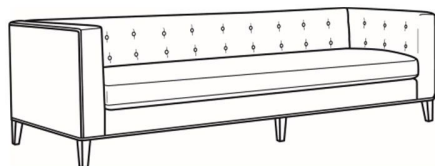

Fletcher / 1550-00B

DESCRIPTION: Sofa (82W)
 OUTSIDE: 82"W x 35.5"D x 30"H
 INSIDE: 69"W x 24"D
 SEAT: 19.5"H
 ARM: 30"H
 BACK RAIL: 30"H
 COM: Plain: 13.00 yds
 Repeat of 2-14": 16.25 yds
 Repeat of 15-27": 17.75 yds
 WEIGHT: 170 lbs

L = available in leather

Standard Features:

Tight back with Button Detail

Weltless

May be shown with optional features

FLETCHER

Standard Seat Cushion: Hallmark Seat

Also available:

Fletcher / 1550-01B
 Sofa (100W)
 Outside: 100W x 35.5D x 30H
 Inside: 87W x 24D

Fletcher / L1550-00B
 Leather Sofa (82W)
 Outside: 82W x 35.5D x 30H
 Inside: 69W x 24D

Fletcher / L1550-01B
 Leather Sofa (100W)
 Outside: 100W x 35.5D x 30H
 Inside: 87W x 24D