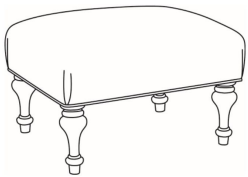

Aledo / 1665

DESCRIPTION:	Chair (29W)
OUTSIDE:	29"W x 36"D x 37"H
INSIDE:	21"W x 22.5"D
SEAT:	17.5"H
ARM:	21.5"H
COM:	Plain: 5.00 yds Repeat of 2-14": 6.25 yds Repeat of 15-27": 6.75 yds
WEIGHT:	45 lbs

L = available in leather

Standard Features:

- Standard with small nail trim
- Standard with leg ferrules
- May be shown with optional features

ALEDO

Also available:

Aledo / L1667
Leather Ottoman (27W X 22D)
Outside: 27W x 22D x 17.5H
Inside: 0W x 0D

Aledo / 1667
Ottoman (27W X 22D)
Outside: 27W x 22D x 17.5H
Inside: 0W x 0D

Aledo / L1665
Leather Chair (29W)
Outside: 29W x 36D x 37H
Inside: 21W x 22.5D