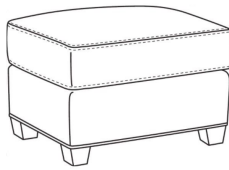

**Heath / 1725-05MR**

DESCRIPTION:	Manual Recliner (30.5W)
OUTSIDE:	30.5"W x 41"D x 40"H
INSIDE:	22"W x 20"D
SEAT:	20.5"H
ARM:	25.5"H
BACK RAIL:	36.5"H
COM:	Plain: 9.50 yds Repeat of 2-14": 12.00 yds Repeat of 15-27": 13.00 yds
WEIGHT:	110 lbs

**L** = available in leather

**Standard Features:**

Semi-Attached Box Border Back

Saddle-Stitched

Allow 18" distance from wall for full reclining position. Fully Reclined Depth: 71.5D

May be shown with optional features

**HEATH**

Standard Seat Cushion: Hallmark Seat  
Standard Back Pillow: Fiber Back

Also available:

Heath / L1727  
Leather Ottoman (27W X 22D)  
Outside: 27W x 22D x 17H  
Inside: 0W x 0D

Heath / 1727  
Ottoman (27W X 22D)  
Outside: 27W x 22D x 17H  
Inside: 0W x 0D

Heath / 1725  
Chair (30W)  
Outside: 30W x 39D x 40H  
Inside: 22W x 21.5D

Heath / 1725-05PR  
Power Recliner (30.5W)  
Outside: 30.5W x 41D x 40H  
Inside: 22W x 20D

Heath / 1725-LP  
Chair (30W)  
Outside: 30W x 39D x 40H  
Inside: 22W x 21.5D