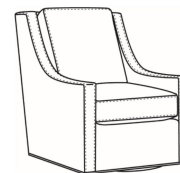

**Heath / 1725-05MR**

DESCRIPTION:	Manual Recliner (30.5W)
OUTSIDE:	30.5"W x 41"D x 40"H
INSIDE:	22"W x 20"D
SEAT:	20.5"H
ARM:	25.5"H
BACK RAIL:	36.5"H
COM:	Plain: 9.50 yds Repeat of 2-14": 12.00 yds Repeat of 15-27": 13.00 yds
WEIGHT:	110 lbs

**HEATH**

Standard Seat Cushion: Hallmark Seat  
Standard Back Pillow: Fiber Back

Also available:

Heath / L1727  
Leather Ottoman (27W X 22D)  
Outside: 27W x 22D x 17H  
Inside: 0W x 0D

Heath / 1727  
Ottoman (27W X 22D)  
Outside: 27W x 22D x 17H  
Inside: 0W x 0D

Heath / 1725  
Chair (30W)  
Outside: 30W x 39D x 40H  
Inside: 22W x 21.5D

Heath / 1725-05PR  
Power Recliner (30.5W)  
Outside: 30.5W x 41D x 40H  
Inside: 22W x 20D

Heath / 1725-LP  
Chair (30W)  
Outside: 30W x 39D x 40H  
Inside: 22W x 21.5D

Heath / 1725-SG  
Swivel Glider (30W)  
Outside: 30W x 39D x 40H  
Inside: 22W x 21.5D

Heath / 1725-SGLP  
 Swivel Glider (30W)  
 Outside: 30W x 39D x 40H  
 Inside: 22W x 21.5D

Heath / 1725-SW  
 Swivel Chair (30W)  
 Outside: 30W x 39D x 40H  
 Inside: 22W x 21.5D