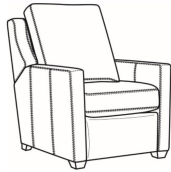

**Heath / 1725-05MR**

DESCRIPTION:	Manual Recliner (30.5W)
OUTSIDE:	30.5"W x 41"D x 40"H
INSIDE:	22"W x 20"D
SEAT:	20.5"H
ARM:	25.5"H
BACK RAIL:	36.5"H
COM:	Plain: 9.50 yds Repeat of 2-14": 12.00 yds Repeat of 15-27": 13.00 yds
WEIGHT:	110 lbs

Heath / 1725  
Chair (30W)  
Outside: 30W x 39D x 40H  
Inside: 22W x 21.5D

Heath / 1725-05PR  
Power Recliner (30.5W)  
Outside: 30.5W x 41D x 40H  
Inside: 22W x 20D

Heath / 1725-LP  
Chair (30W)  
Outside: 30W x 39D x 40H  
Inside: 22W x 21.5D

Heath / 1725-SG  
Swivel Glider (30W)  
Outside: 30W x 39D x 40H  
Inside: 22W x 21.5D

Heath / 1725-SGLP  
 Swivel Glider (30W)  
 Outside: 30W x 39D x 40H  
 Inside: 22W x 21.5D

Heath / 1725-SW  
 Swivel Chair (30W)  
 Outside: 30W x 39D x 40H  
 Inside: 22W x 21.5D

Heath / 1725-SWLP  
 Swivel Chair (30W)  
 Outside: 30W x 39D x 40H  
 Inside: 22W x 21.5D

Heath / L1725  
 Leather Chair (30W)  
 Outside: 30W x 39D x 40H  
 Inside: 22W x 21.5D

Heath / L1725-05MR  
 Leather Manual Recliner (30.5W)  
 Outside: 30.5W x 41D x 40H  
 Inside: 22W x 20D