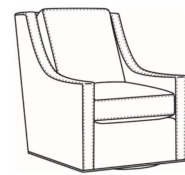

Heath / 1725  
Chair (30W)  
Outside: 30W x 39D x 40H  
Inside: 22W x 21.5D

Heath / 1725-05PR  
Power Recliner (30.5W)  
Outside: 30.5W x 41D x 40H  
Inside: 22W x 20D

Heath / 1725-LP  
Chair (30W)  
Outside: 30W x 39D x 40H  
Inside: 22W x 21.5D

Heath / 1725-SG  
Swivel Glider (30W)  
Outside: 30W x 39D x 40H  
Inside: 22W x 21.5D

Heath / 1725-SGLP  
 Swivel Glider (30W)  
 Outside: 30W x 39D x 40H  
 Inside: 22W x 21.5D

Heath / 1725-SW  
 Swivel Chair (30W)  
 Outside: 30W x 39D x 40H  
 Inside: 22W x 21.5D

Heath / 1725-SWLP  
 Swivel Chair (30W)  
 Outside: 30W x 39D x 40H  
 Inside: 22W x 21.5D

Heath / L1725  
 Leather Chair (30W)  
 Outside: 30W x 39D x 40H  
 Inside: 22W x 21.5D

Heath / L1725-05MR  
 Leather Manual Recliner (30.5W)  
 Outside: 30.5W x 41D x 40H  
 Inside: 22W x 20D

Heath / L1725-05PR  
 Leather Power Recliner (30.5W)  
 Outside: 30.5W x 41D x 40H  
 Inside: 22W x 20D

Heath / L1725-LP  
 Leather Chair (30W)  
 Outside: 30W x 39D x 40H  
 Inside: 22W x 21.5D

Heath / L1725-LG  
 Leather Swivel Glider (30W)  
 Outside: 30W x 39D x 40H  
 Inside: 22W x 21.5D