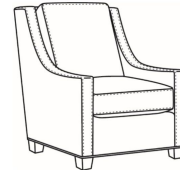

**Heath / 1725-05MR**

DESCRIPTION:	Manual Recliner (30.5W)
OUTSIDE:	30.5"W x 41"D x 40"H
INSIDE:	22"W x 20"D
SEAT:	20.5"H
ARM:	25.5"H
BACK RAIL:	36.5"H
COM:	Plain: 9.50 yds Repeat of 2-14": 12.00 yds Repeat of 15-27": 13.00 yds
WEIGHT:	110 lbs

**L** = available in leather

**Standard Features:**

Semi-Attached Box Border Back

Saddle-Stitched

Allow 18" distance from wall for full reclining position. Fully Reclined Depth: 71.5D

May be shown with optional features

**HEATH**

Standard Seat Cushion: Hallmark Seat  
Standard Back Pillow: Fiber Back

Also available:

Heath / L1727  
Leather Ottoman (27W X 22D)  
Outside: 27W x 22D x 17H  
Inside: 0W x 0D

Heath / 1727  
Ottoman (27W X 22D)  
Outside: 27W x 22D x 17H  
Inside: 0W x 0D

Heath / 1725  
Chair (30W)  
Outside: 30W x 39D x 40H  
Inside: 22W x 21.5D

Heath / 1725-05PR  
Power Recliner (30.5W)  
Outside: 30.5W x 41D x 40H  
Inside: 22W x 20D

Heath / 1725-LP  
Chair (30W)  
Outside: 30W x 39D x 40H  
Inside: 22W x 21.5D