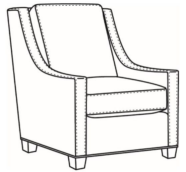

**Heath / 1725-05MR**

DESCRIPTION:	Manual Recliner (30.5W)
OUTSIDE:	30.5"W x 41"D x 40"H
INSIDE:	22"W x 20"D
SEAT:	20.5"H
ARM:	25.5"H
BACK RAIL:	36.5"H
COM:	Plain: 9.50 yds Repeat of 2-14": 12.00 yds Repeat of 15-27": 13.00 yds
WEIGHT:	110 lbs

Heath / 1725  
Chair (30W)  
Outside: 30W x 39D x 40H  
Inside: 22W x 21.5D

Heath / 1725-05PR  
Power Recliner (30.5W)  
Outside: 30.5W x 41D x 40H  
Inside: 22W x 20D

Heath / 1725-LP  
Chair (30W)  
Outside: 30W x 39D x 40H  
Inside: 22W x 21.5D

Heath / 1725-SG  
Swivel Glider (30W)  
Outside: 30W x 39D x 40H  
Inside: 22W x 21.5D

Heath / 1725-SGLP  
 Swivel Glider (30W)  
 Outside: 30W x 39D x 40H  
 Inside: 22W x 21.5D

Heath / 1725-SW  
 Swivel Chair (30W)  
 Outside: 30W x 39D x 40H  
 Inside: 22W x 21.5D

Heath / 1725-SWLP  
 Swivel Chair (30W)  
 Outside: 30W x 39D x 40H  
 Inside: 22W x 21.5D

Heath / L1725  
 Leather Chair (30W)  
 Outside: 30W x 39D x 40H  
 Inside: 22W x 21.5D

Heath / L1725-05MR  
 Leather Manual Recliner (30.5W)  
 Outside: 30.5W x 41D x 40H  
 Inside: 22W x 20D