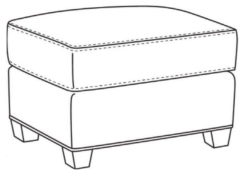

**Heath / 1725-05MR**

DESCRIPTION:	Manual Recliner (30.5W)
OUTSIDE:	30.5"W x 41"D x 40"H
INSIDE:	22"W x 20"D
SEAT:	20.5"H
ARM:	25.5"H
BACK RAIL:	36.5"H
COM:	Plain: 9.50 yds Repeat of 2-14": 12.00 yds Repeat of 15-27": 13.00 yds
WEIGHT:	110 lbs

**L** = available in leather

**Standard Features:**

Semi-Attached Box Border Back

Saddle-Stitched

Allow 18" distance from wall for full reclining position. Fully Reclined Depth: 71.5D

May be shown with optional features

**HEATH**

Standard Seat Cushion: Hallmark Seat  
Standard Back Pillow: Fiber Back

Also available:

Heath / L1727  
Leather Ottoman (27W X 22D)  
Outside: 27W x 22D x 17H  
Inside: 0W x 0D

Heath / 1727  
Ottoman (27W X 22D)  
Outside: 27W x 22D x 17H  
Inside: 0W x 0D

Heath / 1725  
Chair (30W)  
Outside: 30W x 39D x 40H  
Inside: 22W x 21.5D

Heath / 1725-05PR  
Power Recliner (30.5W)  
Outside: 30.5W x 41D x 40H  
Inside: 22W x 20D

Heath / 1725-LP  
Chair (30W)  
Outside: 30W x 39D x 40H  
Inside: 22W x 21.5D