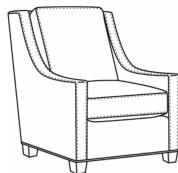

**Heath / 1725-05MR**

DESCRIPTION:	Manual Recliner (30.5W)
OUTSIDE:	30.5"W x 41"D x 40"H
INSIDE:	22"W x 20"D
SEAT:	20.5"H
ARM:	25.5"H
BACK RAIL:	36.5"H
COM:	Plain: 9.50 yds Repeat of 2-14": 12.00 yds Repeat of 15-27": 13.00 yds
WEIGHT:	110 lbs

**L** = available in leather

**Standard Features:**

Semi-Attached Box Border Back

Saddle-Stitched

Allow 18" distance from wall for full reclining position. Fully Reclined Depth: 71.5D

May be shown with optional features

**HEATH**

Standard Seat Cushion: Hallmark Seat  
Standard Back Pillow: Fiber Back

Also available:

Heath / L1727  
Leather Ottoman (27W X 22D)  
Outside: 27W x 22D x 17H  
Inside: 0W x 0D

Heath / 1727  
Ottoman (27W X 22D)  
Outside: 27W x 22D x 17H  
Inside: 0W x 0D

Heath / 1725  
Chair (30W)  
Outside: 30W x 39D x 40H  
Inside: 22W x 21.5D

Heath / 1725-05PR  
Power Recliner (30.5W)  
Outside: 30.5W x 41D x 40H  
Inside: 22W x 20D

Heath / 1725-LP  
Chair (30W)  
Outside: 30W x 39D x 40H  
Inside: 22W x 21.5D