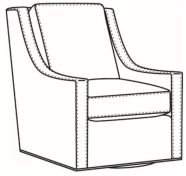

**Heath / 1725-05MR**

DESCRIPTION:	Manual Recliner (30.5W)
OUTSIDE:	30.5"W x 41"D x 40"H
INSIDE:	22"W x 20"D
SEAT:	20.5"H
ARM:	25.5"H
BACK RAIL:	36.5"H
COM:	Plain: 9.50 yds Repeat of 2-14": 12.00 yds Repeat of 15-27": 13.00 yds
WEIGHT:	110 lbs

Heath / 1725  
Chair (30W)  
Outside: 30W x 39D x 40H  
Inside: 22W x 21.5D

Heath / 1725-05PR  
Power Recliner (30.5W)  
Outside: 30.5W x 41D x 40H  
Inside: 22W x 20D

Heath / 1725-LP  
Chair (30W)  
Outside: 30W x 39D x 40H  
Inside: 22W x 21.5D

Heath / 1725-SG  
Swivel Glider (30W)  
Outside: 30W x 39D x 40H  
Inside: 22W x 21.5D

Heath / 1725-SGLP  
 Swivel Glider (30W)  
 Outside: 30W x 39D x 40H  
 Inside: 22W x 21.5D

Heath / 1725-SW  
 Swivel Chair (30W)  
 Outside: 30W x 39D x 40H  
 Inside: 22W x 21.5D

Heath / 1725-SWLP  
 Swivel Chair (30W)  
 Outside: 30W x 39D x 40H  
 Inside: 22W x 21.5D

Heath / L1725  
 Leather Chair (30W)  
 Outside: 30W x 39D x 40H  
 Inside: 22W x 21.5D

Heath / L1725-05MR  
 Leather Manual Recliner (30.5W)  
 Outside: 30.5W x 41D x 40H  
 Inside: 22W x 20D