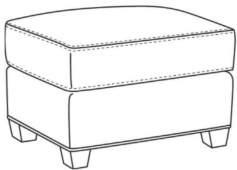

Heath / 1725-05PR

DESCRIPTION:	Power Recliner (30.5W)
OUTSIDE:	30.5"W x 41"D x 40"H
INSIDE:	22"W x 20"D
SEAT:	20.5"H
ARM:	25.5"H
BACK RAIL:	36.5"H
COM:	Plain: 9.50 yds Repeat of 2-14": 12.00 yds Repeat of 15-27": 13.00 yds
WEIGHT:	115 lbs

L = available in leather

Standard Features:

Semi-Attached Box Border Back

Saddle-Stitched

Allow 18" distance from wall for full reclining position. Fully Reclined Depth: 71.5D

May be shown with optional features

HEATH

Standard Seat Cushion: Hallmark Seat
Standard Back Pillow: Fiber Back

Also available:

Heath / L1727
Leather Ottoman (27W X 22D)
Outside: 27W x 22D x 17H
Inside: 0W x 0D

Heath / 1727
Ottoman (27W X 22D)
Outside: 27W x 22D x 17H
Inside: 0W x 0D

Heath / 1725
Chair (30W)
Outside: 30W x 39D x 40H
Inside: 22W x 21.5D

Heath / 1725-05MR
Manual Recliner (30.5W)
Outside: 30.5W x 41D x 40H
Inside: 22W x 20D

Heath / 1725-LP
Chair (30W)
Outside: 30W x 39D x 40H
Inside: 22W x 21.5D