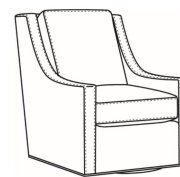

Heath / 1725-05PR

DESCRIPTION:	Power Recliner (30.5W)
OUTSIDE:	30.5"W x 41"D x 40"H
INSIDE:	22"W x 20"D
SEAT:	20.5"H
ARM:	25.5"H
BACK RAIL:	36.5"H
COM:	Plain: 9.50 yds Repeat of 2-14": 12.00 yds Repeat of 15-27": 13.00 yds
WEIGHT:	115 lbs

L = available in leather

Standard Features:

Semi-Attached Box Border Back

Saddle-Stitched

Allow 18" distance from wall for full reclining position. Fully Reclined Depth: 71.5D

May be shown with optional features

HEATH

Standard Seat Cushion: Hallmark Seat
Standard Back Pillow: Fiber Back

Also available:

Heath / L1727
Leather Ottoman (27W X 22D)
Outside: 27W x 22D x 17H
Inside: 0W x 0D

Heath / 1727
Ottoman (27W X 22D)
Outside: 27W x 22D x 17H
Inside: 0W x 0D

Heath / 1725
Chair (30W)
Outside: 30W x 39D x 40H
Inside: 22W x 21.5D

Heath / 1725-05MR
Manual Recliner (30.5W)
Outside: 30.5W x 41D x 40H
Inside: 22W x 20D

Heath / 1725-LP
Chair (30W)
Outside: 30W x 39D x 40H
Inside: 22W x 21.5D