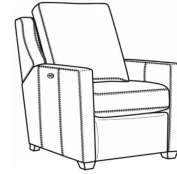

Heath / 1725-05PR

DESCRIPTION:	Power Recliner (30.5W)
OUTSIDE:	30.5"W x 41"D x 40"H
INSIDE:	22"W x 20"D
SEAT:	20.5"H
ARM:	25.5"H
BACK RAIL:	36.5"H
COM:	Plain: 9.50 yds Repeat of 2-14": 12.00 yds Repeat of 15-27": 13.00 yds
WEIGHT:	115 lbs

Heath / 1725
Chair (30W)
Outside: 30W x 39D x 40H
Inside: 22W x 21.5D

Heath / 1725-05MR
Manual Recliner (30.5W)
Outside: 30.5W x 41D x 40H
Inside: 22W x 20D

Heath / 1725-LP
Chair (30W)
Outside: 30W x 39D x 40H
Inside: 22W x 21.5D

Heath / 1725-SG
Swivel Glider (30W)
Outside: 30W x 39D x 40H
Inside: 22W x 21.5D

Heath / 1725-SGLP
 Swivel Glider (30W)
 Outside: 30W x 39D x 40H
 Inside: 22W x 21.5D

Heath / 1725-SW
 Swivel Chair (30W)
 Outside: 30W x 39D x 40H
 Inside: 22W x 21.5D

Heath / 1725-SWLP
 Swivel Chair (30W)
 Outside: 30W x 39D x 40H
 Inside: 22W x 21.5D

Heath / L1725
 Leather Chair (30W)
 Outside: 30W x 39D x 40H
 Inside: 22W x 21.5D

Heath / L1725-05MR
 Leather Manual Recliner (30.5W)
 Outside: 30.5W x 41D x 40H
 Inside: 22W x 20D