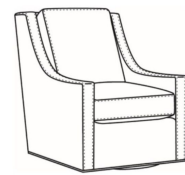

Heath / 1725
Chair (30W)
Outside: 30W x 39D x 40H
Inside: 22W x 21.5D

Heath / 1725-05MR
Manual Recliner (30.5W)
Outside: 30.5W x 41D x 40H
Inside: 22W x 20D

Heath / 1725-LP
Chair (30W)
Outside: 30W x 39D x 40H
Inside: 22W x 21.5D

Heath / 1725-SG
Swivel Glider (30W)
Outside: 30W x 39D x 40H
Inside: 22W x 21.5D

Heath / 1725-SGLP
 Swivel Glider (30W)
 Outside: 30W x 39D x 40H
 Inside: 22W x 21.5D

Heath / 1725-SW
 Swivel Chair (30W)
 Outside: 30W x 39D x 40H
 Inside: 22W x 21.5D

Heath / 1725-SWLP
 Swivel Chair (30W)
 Outside: 30W x 39D x 40H
 Inside: 22W x 21.5D

Heath / L1725
 Leather Chair (30W)
 Outside: 30W x 39D x 40H
 Inside: 22W x 21.5D

Heath / L1725-05MR
 Leather Manual Recliner (30.5W)
 Outside: 30.5W x 41D x 40H
 Inside: 22W x 20D

Heath / L1725-05PR
 Leather Power Recliner (30.5W)
 Outside: 30.5W x 41D x 40H
 Inside: 22W x 20D

Heath / L1725-LP
 Leather Chair (30W)
 Outside: 30W x 39D x 40H
 Inside: 22W x 21.5D

Heath / L1725-LG
 Leather Swivel Glider (30W)
 Outside: 30W x 39D x 40H
 Inside: 22W x 21.5D