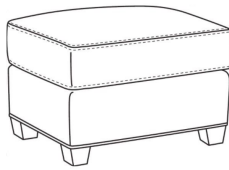

Heath / 1725-05PR

DESCRIPTION:	Power Recliner (30.5W)
OUTSIDE:	30.5"W x 41"D x 40"H
INSIDE:	22"W x 20"D
SEAT:	20.5"H
ARM:	25.5"H
BACK RAIL:	36.5"H
COM:	Plain: 9.50 yds Repeat of 2-14": 12.00 yds Repeat of 15-27": 13.00 yds
WEIGHT:	115 lbs

L = available in leather

Standard Features:

Semi-Attached Box Border Back

Saddle-Stitched

Allow 18" distance from wall for full reclining position. Fully Reclined Depth: 71.5D

May be shown with optional features

HEATH

Standard Seat Cushion: Hallmark Seat
Standard Back Pillow: Fiber Back

Also available:

Heath / L1727
Leather Ottoman (27W X 22D)
Outside: 27W x 22D x 17H
Inside: 0W x 0D

Heath / 1727
Ottoman (27W X 22D)
Outside: 27W x 22D x 17H
Inside: 0W x 0D

Heath / 1725
Chair (30W)
Outside: 30W x 39D x 40H
Inside: 22W x 21.5D

Heath / 1725-05MR
Manual Recliner (30.5W)
Outside: 30.5W x 41D x 40H
Inside: 22W x 20D

Heath / 1725-LP
Chair (30W)
Outside: 30W x 39D x 40H
Inside: 22W x 21.5D