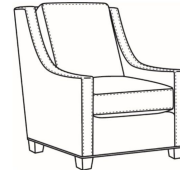

Heath / 1725-05PR

DESCRIPTION:	Power Recliner (30.5W)
OUTSIDE:	30.5"W x 41"D x 40"H
INSIDE:	22"W x 20"D
SEAT:	20.5"H
ARM:	25.5"H
BACK RAIL:	36.5"H
COM:	Plain: 9.50 yds Repeat of 2-14": 12.00 yds Repeat of 15-27": 13.00 yds
WEIGHT:	115 lbs

L = available in leather

Standard Features:

Semi-Attached Box Border Back

Saddle-Stitched

Allow 18" distance from wall for full reclining position. Fully Reclined Depth: 71.5D

May be shown with optional features

HEATH

Standard Seat Cushion: Hallmark Seat
Standard Back Pillow: Fiber Back

Also available:

Heath / L1727
Leather Ottoman (27W X 22D)
Outside: 27W x 22D x 17H
Inside: 0W x 0D

Heath / 1727
Ottoman (27W X 22D)
Outside: 27W x 22D x 17H
Inside: 0W x 0D

Heath / 1725
Chair (30W)
Outside: 30W x 39D x 40H
Inside: 22W x 21.5D

Heath / 1725-05MR
Manual Recliner (30.5W)
Outside: 30.5W x 41D x 40H
Inside: 22W x 20D

Heath / 1725-LP
Chair (30W)
Outside: 30W x 39D x 40H
Inside: 22W x 21.5D