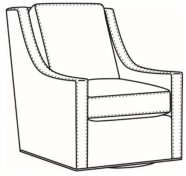

Heath / 1725-05PR

DESCRIPTION:	Power Recliner (30.5W)
OUTSIDE:	30.5"W x 41"D x 40"H
INSIDE:	22"W x 20"D
SEAT:	20.5"H
ARM:	25.5"H
BACK RAIL:	36.5"H
COM:	Plain: 9.50 yds Repeat of 2-14": 12.00 yds Repeat of 15-27": 13.00 yds
WEIGHT:	115 lbs

Heath / 1725
Chair (30W)
Outside: 30W x 39D x 40H
Inside: 22W x 21.5D

Heath / 1725-05MR
Manual Recliner (30.5W)
Outside: 30.5W x 41D x 40H
Inside: 22W x 20D

Heath / 1725-LP
Chair (30W)
Outside: 30W x 39D x 40H
Inside: 22W x 21.5D

Heath / 1725-SG
Swivel Glider (30W)
Outside: 30W x 39D x 40H
Inside: 22W x 21.5D

Heath / 1725-SGLP
 Swivel Glider (30W)
 Outside: 30W x 39D x 40H
 Inside: 22W x 21.5D

Heath / 1725-SW
 Swivel Chair (30W)
 Outside: 30W x 39D x 40H
 Inside: 22W x 21.5D

Heath / 1725-SWLP
 Swivel Chair (30W)
 Outside: 30W x 39D x 40H
 Inside: 22W x 21.5D

Heath / L1725
 Leather Chair (30W)
 Outside: 30W x 39D x 40H
 Inside: 22W x 21.5D

Heath / L1725-05MR
 Leather Manual Recliner (30.5W)
 Outside: 30.5W x 41D x 40H
 Inside: 22W x 20D