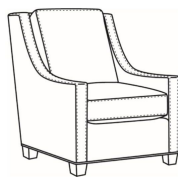

Heath / 1725-05PR

DESCRIPTION:	Power Recliner (30.5W)
OUTSIDE:	30.5"W x 41"D x 40"H
INSIDE:	22"W x 20"D
SEAT:	20.5"H
ARM:	25.5"H
BACK RAIL:	36.5"H
COM:	Plain: 9.50 yds Repeat of 2-14": 12.00 yds Repeat of 15-27": 13.00 yds
WEIGHT:	115 lbs

L = available in leather

Standard Features:

Semi-Attached Box Border Back

Saddle-Stitched

Allow 18" distance from wall for full reclining position. Fully Reclined Depth: 71.5D

May be shown with optional features

HEATH

Standard Seat Cushion: Hallmark Seat
Standard Back Pillow: Fiber Back

Also available:

Heath / L1727
Leather Ottoman (27W X 22D)
Outside: 27W x 22D x 17H
Inside: 0W x 0D

Heath / 1727
Ottoman (27W X 22D)
Outside: 27W x 22D x 17H
Inside: 0W x 0D

Heath / 1725
Chair (30W)
Outside: 30W x 39D x 40H
Inside: 22W x 21.5D

Heath / 1725-05MR
Manual Recliner (30.5W)
Outside: 30.5W x 41D x 40H
Inside: 22W x 20D

Heath / 1725-LP
Chair (30W)
Outside: 30W x 39D x 40H
Inside: 22W x 21.5D