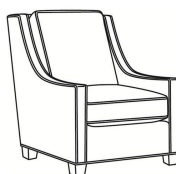

Harper / 1726

DESCRIPTION:	Chair (30W)
OUTSIDE:	30"W x 39"D x 40"H
INSIDE:	22"W x 21.5"D
SEAT:	20"H
ARM:	25"H
BACK RAIL:	36"H
COM:	Plain: 9.00 yds Repeat of 2-14": 11.25 yds Repeat of 15-27": 12.25 yds
WEIGHT:	75 lbs

Harper / L1728
Leather Ottoman (27W X 22D)
Outside: 27W x 22D x 17H
Inside: 0W x 0D

Harper / 1728
Ottoman (27W X 22D)
Outside: 27W x 22D x 17H
Inside: 0W x 0D

Harper / 1726-05MR
Manual Recliner (30.5W)
Outside: 30.5W x 41D x 40H
Inside: 22W x 20D

Harper / 1726-05PR
Power Recliner (30.5W)
Outside: 30.5W x 41D x 40H
Inside: 22W x 20D

Harper / 1726-LP
Chair (30W)
Outside: 30W x 39D x 40H
Inside: 22W x 21.5D

Harper / 1726-SG
Swivel Glider (30W)
Outside: 30W x 39D x 40H
Inside: 22W x 21.5D

Harper / 1726-SGLP
Swivel Glider (30W)
Outside: 30W x 39D x 40H
Inside: 22W x 21.5D

Harper / 1726-SW
Swivel Chair (30W)
Outside: 30W x 39D x 40H
Inside: 22W x 21.5D

Harper / 1726-SWLP
Swivel Chair (30W)
Outside: 30W x 39D x 40H
Inside: 22W x 21.5D