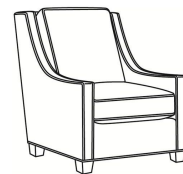

**Harper / 1726-LP**

DESCRIPTION:	Chair (30W)
OUTSIDE:	30"W x 39"D x 40"H
INSIDE:	22"W x 21.5"D
SEAT:	20"H
ARM:	25"H
BACK RAIL:	36"H
COM:	Plain: 9.00 yds Repeat of 2-14": 11.25 yds Repeat of 15-27": 12.25 yds
WEIGHT:	75 lbs

**L** = available in leather

**Standard Features:**

Loose Pillow Box Border Back

May be shown with optional features

**HARPER**

Standard Seat Cushion: Hallmark Seat  
Standard Back Pillow: Fiber Back

Also available:

Harper / L1728  
Leather Ottoman (27W X 22D)  
Outside: 27W x 22D x 17H  
Inside: 0W x 0D

Harper / 1728  
Ottoman (27W X 22D)  
Outside: 27W x 22D x 17H  
Inside: 0W x 0D

Harper / 1726  
Chair (30W)  
Outside: 30W x 39D x 40H  
Inside: 22W x 21.5D

Harper / 1726-05MR  
Manual Recliner (30.5W)  
Outside: 30.5W x 41D x 40H  
Inside: 22W x 20D

Harper / 1726-05PR  
Power Recliner (30.5W)  
Outside: 30.5W x 41D x 40H  
Inside: 22W x 20D

Harper / 1726-SG  
Swivel Glider (30W)  
Outside: 30W x 39D x 40H  
Inside: 22W x 21.5D