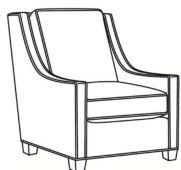

**Harper / 1726-LP**

DESCRIPTION:	Chair (30W)
OUTSIDE:	30"W x 39"D x 40"H
INSIDE:	22"W x 21.5"D
SEAT:	20"H
ARM:	25"H
BACK RAIL:	36"H
COM:	Plain: 9.00 yds Repeat of 2-14": 11.25 yds Repeat of 15-27": 12.25 yds
WEIGHT:	75 lbs

Harper / L1728  
Leather Ottoman (27W X 22D)  
Outside: 27W x 22D x 17H  
Inside: 0W x 0D

Harper / 1728  
Ottoman (27W X 22D)  
Outside: 27W x 22D x 17H  
Inside: 0W x 0D

Harper / 1726  
Chair (30W)  
Outside: 30W x 39D x 40H  
Inside: 22W x 21.5D

Harper / 1726-05MR  
Manual Recliner (30.5W)  
Outside: 30.5W x 41D x 40H  
Inside: 22W x 20D

Harper / 1726-05PR  
Power Recliner (30.5W)  
Outside: 30.5W x 41D x 40H  
Inside: 22W x 20D

Harper / 1726-SG  
Swivel Glider (30W)  
Outside: 30W x 39D x 40H  
Inside: 22W x 21.5D

Harper / 1726-SGLP  
Swivel Glider (30W)  
Outside: 30W x 39D x 40H  
Inside: 22W x 21.5D

Harper / 1726-SW  
Swivel Chair (30W)  
Outside: 30W x 39D x 40H  
Inside: 22W x 21.5D

Harper / 1726-SWLP  
Swivel Chair (30W)  
Outside: 30W x 39D x 40H  
Inside: 22W x 21.5D