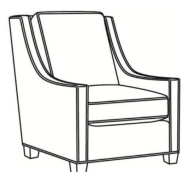

**Harper / 1726-LP**

DESCRIPTION:	Chair (30W)
OUTSIDE:	30"W x 39"D x 40"H
INSIDE:	22"W x 21.5"D
SEAT:	20"H
ARM:	25"H
BACK RAIL:	36"H
COM:	Plain: 9.00 yds Repeat of 2-14": 11.25 yds Repeat of 15-27": 12.25 yds
WEIGHT:	75 lbs

Harper / 1726-05MR  
Manual Recliner (30.5W)  
Outside: 30.5W x 41D x 40H  
Inside: 22W x 20D

Harper / 1726-05PR  
Power Recliner (30.5W)  
Outside: 30.5W x 41D x 40H  
Inside: 22W x 20D

Harper / 1726-SG  
Swivel Glider (30W)  
Outside: 30W x 39D x 40H  
Inside: 22W x 21.5D

Harper / 1726-SGLP  
Swivel Glider (30W)  
Outside: 30W x 39D x 40H  
Inside: 22W x 21.5D

Harper / 1726-SW  
Swivel Chair (30W)  
Outside: 30W x 39D x 40H  
Inside: 22W x 21.5D

Harper / 1726-SWLP  
Swivel Chair (30W)  
Outside: 30W x 39D x 40H  
Inside: 22W x 21.5D

Harper / L1726  
Leather Chair (30W)  
Outside: 30W x 39D x 40H  
Inside: 22W x 21.5D

Harper / L1726-05MR  
Leather Manual Recliner (30.5W)  
Outside: 30.5W x 41D x 40H  
Inside: 22W x 20D

Harper / L1726-05PR  
Leather Power Recliner (30.5W)  
Outside: 30.5W x 41D x 40H  
Inside: 22W x 20D