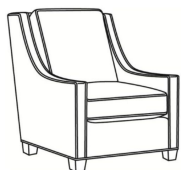

**Harper / 1726-SG**

DESCRIPTION:	Swivel Glider (30W)
OUTSIDE:	30"W x 39"D x 40"H
INSIDE:	22"W x 21.5"D
SEAT:	20"H
ARM:	25"H
BACK RAIL:	36"H
COM:	Plain: 9.00 yds Repeat of 2-14": 11.25 yds Repeat of 15-27": 12.25 yds
WEIGHT:	75 lbs

Also available:

Harper / L1728  
Leather Ottoman (27W X 22D)  
Outside: 27W x 22D x 17H  
Inside: 0W x 0D

Harper / 1728  
Ottoman (27W X 22D)  
Outside: 27W x 22D x 17H  
Inside: 0W x 0D

Harper / 1726  
Chair (30W)  
Outside: 30W x 39D x 40H  
Inside: 22W x 21.5D

Harper / 1726-05MR  
Manual Recliner (30.5W)  
Outside: 30.5W x 41D x 40H  
Inside: 22W x 20D

Harper / 1726-05PR  
Power Recliner (30.5W)  
Outside: 30.5W x 41D x 40H  
Inside: 22W x 20D

Harper / 1726-LP  
Chair (30W)  
Outside: 30W x 39D x 40H  
Inside: 22W x 21.5D

Harper / 1726-SGLP  
Swivel Glider (30W)  
Outside: 30W x 39D x 40H  
Inside: 22W x 21.5D

Harper / 1726-SW  
Swivel Chair (30W)  
Outside: 30W x 39D x 40H  
Inside: 22W x 21.5D

Harper / 1726-SWLP  
Swivel Chair (30W)  
Outside: 30W x 39D x 40H  
Inside: 22W x 21.5D