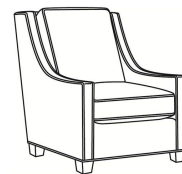

**Harper / 1726-SG**

DESCRIPTION:	Swivel Glider (30W)
OUTSIDE:	30"W x 39"D x 40"H
INSIDE:	22"W x 21.5"D
SEAT:	20"H
ARM:	25"H
BACK RAIL:	36"H
COM:	Plain: 9.00 yds Repeat of 2-14": 11.25 yds Repeat of 15-27": 12.25 yds
WEIGHT:	75 lbs

**L** = available in leather

**Standard Features:**

- Semi-Attached Box Border Back
- May be shown with optional features

**HARPER**

- Standard Seat Cushion: Hallmark Seat
- Standard Back Pillow: Fiber Back

Also available:

Harper / L1728  
Leather Ottoman (27W X 22D)  
Outside: 27W x 22D x 17H  
Inside: 0W x 0D

Harper / 1728  
Ottoman (27W X 22D)  
Outside: 27W x 22D x 17H  
Inside: 0W x 0D

Harper / 1726  
Chair (30W)  
Outside: 30W x 39D x 40H  
Inside: 22W x 21.5D

Harper / 1726-05MR  
Manual Recliner (30.5W)  
Outside: 30.5W x 41D x 40H  
Inside: 22W x 20D

Harper / 1726-05PR  
Power Recliner (30.5W)  
Outside: 30.5W x 41D x 40H  
Inside: 22W x 20D

Harper / 1726-LP  
Chair (30W)  
Outside: 30W x 39D x 40H  
Inside: 22W x 21.5D