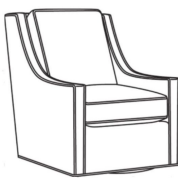

Harper / 1726-SGLP

DESCRIPTION:	Swivel Glider (30W)
OUTSIDE:	30"W x 39"D x 40"H
INSIDE:	22"W x 21.5"D
SEAT:	20"H
ARM:	25"H
BACK RAIL:	36"H
COM:	Plain: 9.00 yds Repeat of 2-14": 11.25 yds Repeat of 15-27": 12.25 yds
WEIGHT:	75 lbs

Harper / L1728
Leather Ottoman (27W X 22D)
Outside: 27W x 22D x 17H
Inside: 0W x 0D

Harper / 1728
Ottoman (27W X 22D)
Outside: 27W x 22D x 17H
Inside: 0W x 0D

Harper / 1726
Chair (30W)
Outside: 30W x 39D x 40H
Inside: 22W x 21.5D

Harper / 1726-05MR
Manual Recliner (30.5W)
Outside: 30.5W x 41D x 40H
Inside: 22W x 20D

Harper / 1726-05PR
Power Recliner (30.5W)
Outside: 30.5W x 41D x 40H
Inside: 22W x 20D

Harper / 1726-LP
Chair (30W)
Outside: 30W x 39D x 40H
Inside: 22W x 21.5D

Harper / 1726-SG
Swivel Glider (30W)
Outside: 30W x 39D x 40H
Inside: 22W x 21.5D

Harper / 1726-SW
Swivel Chair (30W)
Outside: 30W x 39D x 40H
Inside: 22W x 21.5D

Harper / 1726-SWLP
Swivel Chair (30W)
Outside: 30W x 39D x 40H
Inside: 22W x 21.5D