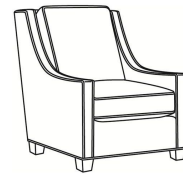

Harper / 1726-SGLP

DESCRIPTION:	Swivel Glider (30W)
OUTSIDE:	30"W x 39"D x 40"H
INSIDE:	22"W x 21.5"D
SEAT:	20"H
ARM:	25"H
BACK RAIL:	36"H
COM:	Plain: 9.00 yds Repeat of 2-14": 11.25 yds Repeat of 15-27": 12.25 yds
WEIGHT:	75 lbs

L = available in leather

Standard Features:

- Loose Pillow Box Border Back
- May be shown with optional features

HARPER

- Standard Seat Cushion: Hallmark Seat
- Standard Back Pillow: Fiber Back

Also available:

Harper / L1728
Leather Ottoman (27W X 22D)
Outside: 27W x 22D x 17H
Inside: 0W x 0D

Harper / 1728
Ottoman (27W X 22D)
Outside: 27W x 22D x 17H
Inside: 0W x 0D

Harper / 1726
Chair (30W)
Outside: 30W x 39D x 40H
Inside: 22W x 21.5D

Harper / 1726-05MR
Manual Recliner (30.5W)
Outside: 30.5W x 41D x 40H
Inside: 22W x 20D

Harper / 1726-05PR
Power Recliner (30.5W)
Outside: 30.5W x 41D x 40H
Inside: 22W x 20D

Harper / 1726-LP
Chair (30W)
Outside: 30W x 39D x 40H
Inside: 22W x 21.5D