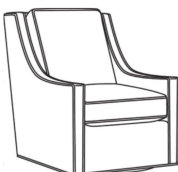

Harper / 1726-05MR
Manual Recliner (30.5W)
Outside: 30.5W x 41D x 40H
Inside: 22W x 20D

Harper / 1726-05PR
Power Recliner (30.5W)
Outside: 30.5W x 41D x 40H
Inside: 22W x 20D

Harper / 1726-LP
Chair (30W)
Outside: 30W x 39D x 40H
Inside: 22W x 21.5D

Harper / 1726-SG
Swivel Glider (30W)
Outside: 30W x 39D x 40H
Inside: 22W x 21.5D

Harper / 1726-SW
Swivel Chair (30W)
Outside: 30W x 39D x 40H
Inside: 22W x 21.5D

Harper / 1726-SWLP
Swivel Chair (30W)
Outside: 30W x 39D x 40H
Inside: 22W x 21.5D

Harper / L1726
Leather Chair (30W)
Outside: 30W x 39D x 40H
Inside: 22W x 21.5D

Harper / L1726-05MR
Leather Manual Recliner (30.5W)
Outside: 30.5W x 41D x 40H
Inside: 22W x 20D

Harper / L1726-05PR
Leather Power Recliner (30.5W)
Outside: 30.5W x 41D x 40H
Inside: 22W x 20D

Harper / L1726-LP
Leather Chair (30W)
Outside: 30W x 39D x 40H
Inside: 22W x 21.5D

Harper / L1726-SG
Leather Swivel Glider (30W)
Outside: 30W x 39D x 40H
Inside: 22W x 21.5D

Harper / L1726-SGLP
Leather Swivel Glider (30W)
Outside: 30W x 39D x 40H
Inside: 22W x 21.5D