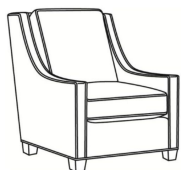

Harper / 1726-SGLP

DESCRIPTION:	Swivel Glider (30W)
OUTSIDE:	30"W x 39"D x 40"H
INSIDE:	22"W x 21.5"D
SEAT:	20"H
ARM:	25"H
BACK RAIL:	36"H
COM:	Plain: 9.00 yds Repeat of 2-14": 11.25 yds Repeat of 15-27": 12.25 yds
WEIGHT:	75 lbs

Harper / L1728
Leather Ottoman (27W X 22D)
Outside: 27W x 22D x 17H
Inside: 0W x 0D

Harper / 1728
Ottoman (27W X 22D)
Outside: 27W x 22D x 17H
Inside: 0W x 0D

Harper / 1726
Chair (30W)
Outside: 30W x 39D x 40H
Inside: 22W x 21.5D

Harper / 1726-05MR
Manual Recliner (30.5W)
Outside: 30.5W x 41D x 40H
Inside: 22W x 20D

Harper / 1726-05PR
Power Recliner (30.5W)
Outside: 30.5W x 41D x 40H
Inside: 22W x 20D

Harper / 1726-LP
Chair (30W)
Outside: 30W x 39D x 40H
Inside: 22W x 21.5D

Harper / 1726-SG
Swivel Glider (30W)
Outside: 30W x 39D x 40H
Inside: 22W x 21.5D

Harper / 1726-SW
Swivel Chair (30W)
Outside: 30W x 39D x 40H
Inside: 22W x 21.5D

Harper / 1726-SWLP
Swivel Chair (30W)
Outside: 30W x 39D x 40H
Inside: 22W x 21.5D