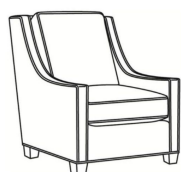

Harper / 1726-SGLP

DESCRIPTION:	Swivel Glider (30W)
OUTSIDE:	30"W x 39"D x 40"H
INSIDE:	22"W x 21.5"D
SEAT:	20"H
ARM:	25"H
BACK RAIL:	36"H
COM:	Plain: 9.00 yds Repeat of 2-14": 11.25 yds Repeat of 15-27": 12.25 yds
WEIGHT:	75 lbs

Harper / 1726-05MR
Manual Recliner (30.5W)
Outside: 30.5W x 41D x 40H
Inside: 22W x 20D

Harper / 1726-05PR
Power Recliner (30.5W)
Outside: 30.5W x 41D x 40H
Inside: 22W x 20D

Harper / 1726-LP
Chair (30W)
Outside: 30W x 39D x 40H
Inside: 22W x 21.5D

Harper / 1726-SG
Swivel Glider (30W)
Outside: 30W x 39D x 40H
Inside: 22W x 21.5D

Harper / 1726-SW
Swivel Chair (30W)
Outside: 30W x 39D x 40H
Inside: 22W x 21.5D

Harper / 1726-SWLP
Swivel Chair (30W)
Outside: 30W x 39D x 40H
Inside: 22W x 21.5D

Harper / L1726
Leather Chair (30W)
Outside: 30W x 39D x 40H
Inside: 22W x 21.5D

Harper / L1726-05MR
Leather Manual Recliner (30.5W)
Outside: 30.5W x 41D x 40H
Inside: 22W x 20D

Harper / L1726-05PR
Leather Power Recliner (30.5W)
Outside: 30.5W x 41D x 40H
Inside: 22W x 20D