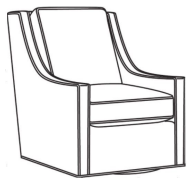

Harper / 1726-SGLP

DESCRIPTION:	Swivel Glider (30W)
OUTSIDE:	30"W x 39"D x 40"H
INSIDE:	22"W x 21.5"D
SEAT:	20"H
ARM:	25"H
BACK RAIL:	36"H
COM:	Plain: 9.00 yds Repeat of 2-14": 11.25 yds Repeat of 15-27": 12.25 yds
WEIGHT:	75 lbs

Harper / L1728
Leather Ottoman (27W X 22D)
Outside: 27W x 22D x 17H
Inside: 0W x 0D

Harper / 1728
Ottoman (27W X 22D)
Outside: 27W x 22D x 17H
Inside: 0W x 0D

Harper / 1726
Chair (30W)
Outside: 30W x 39D x 40H
Inside: 22W x 21.5D

Harper / 1726-05MR
Manual Recliner (30.5W)
Outside: 30.5W x 41D x 40H
Inside: 22W x 20D

Harper / 1726-05PR
Power Recliner (30.5W)
Outside: 30.5W x 41D x 40H
Inside: 22W x 20D

Harper / 1726-LP
Chair (30W)
Outside: 30W x 39D x 40H
Inside: 22W x 21.5D

Harper / 1726-SG
Swivel Glider (30W)
Outside: 30W x 39D x 40H
Inside: 22W x 21.5D

Harper / 1726-SW
Swivel Chair (30W)
Outside: 30W x 39D x 40H
Inside: 22W x 21.5D

Harper / 1726-SWLP
Swivel Chair (30W)
Outside: 30W x 39D x 40H
Inside: 22W x 21.5D